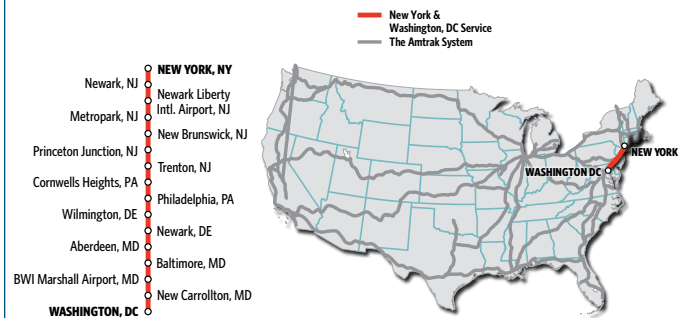

Airport Connections

Newark Liberty International Airport

Convenient transfers between Amtrak Newark Liberty International Airport station and airline terminals via AirTrain.

Philadelphia International Airport

Convenient transfers between 30th Street station and airline terminals via SEPTA Airport Line trains.

Wilmington New Castle Airport

Convenient transfers between the Amtrak Station Wilmington and the airline terminal at the Wilmington New Castle Airport via DART bus 22.

BWI Thurgood Marshall Airport

Convenient transfers between Amtrak station and airline terminals via free shuttle bus.

Amtrak 30th Street Station-Center City Rail Transfer

Amtrak tickets to and from Philadelphia are honored for a transfer between Gray 30th Street Station (Upper Level platforms) and either Penn Center-Suburban Station or Jefferson Station (Pennsylvania Convention Center) via the frequent commuter rail service operated by SEPTA. Your Amtrak ticket, ticket receipt or boarding pass must be presented to the SEPTA conductor and remain visible while on board. For additional details, call SEPTA at (215) 580-7800.

NEW YORK and WASHINGTON DC ROUTE MAP and SYMBOLS

SYMBOLS KEY

- **D** Stops only to discharge passengers; train may leave before time shown.
- **L** Stops to receive and discharge passengers; train may leave before time shown.
- **R** Stops only to receive passengers.
- **A** Airport connection
- **✈** Ferry connection
- **QT** Quik-Trak self-serve ticketing kiosk
- **○** Unstaffed station
- **●** Staffed Station with ticket office; may or may not be open for all train departures
- **♿** Station wheelchair accessible; no barriers between station and train.
- **♿** Station wheelchair accessible; not all station facilities accessible.

Connecting Local Services

New York

Metro-North Railroad: (800) 638-7646 or (212) 532-4900;

www.mta.info

Long Island Rail Road (LIRR) (commuter rail): (718) 217-LIRR;

www.mta.info

NJ TRANSIT (commuter rail & bus): (973) 275-5555;

www.NJtransit.com

New York City Transit (subway & bus): (718) 330-1234;

www.mta.info

Newark

NJ TRANSIT (commuter rail, subway & bus): (973) 275-5555;

www.NJtransit.com

Port Authority Trans-Hudson Corporation (PATH) (subway):

(800) 234-PATH; www.panynj.gov/path

Philadelphia

Southeastern Pennsylvania Transportation Authority (SEPTA)

(commuter rail, light rail, subway & bus): (215) 580-7800;

www.septa.org

Wilmington

DART First State (DART) (commuter rail & bus); 1-800-652-DART;

www.DartFirstState.com

Baltimore

MARC (commuter rail): (800) 325-RAIL; www.mtmaryland.com

Maryland Transit Administration (MTA) (bus, light rail & subway): in the Baltimore metropolitan area: (800) 543-9809; other areas: (410) 539-5000; www.mtmaryland.com

Washington

MARC (commuter rail): (800) 325-RAIL; www.mtmaryland.com

Virginia Railway Express (commuter rail): (800) RIDE-VRE;

www.vre.org

Metro rail & Metrobus (subway & bus): (202) 637-7000;

www.wmata.com