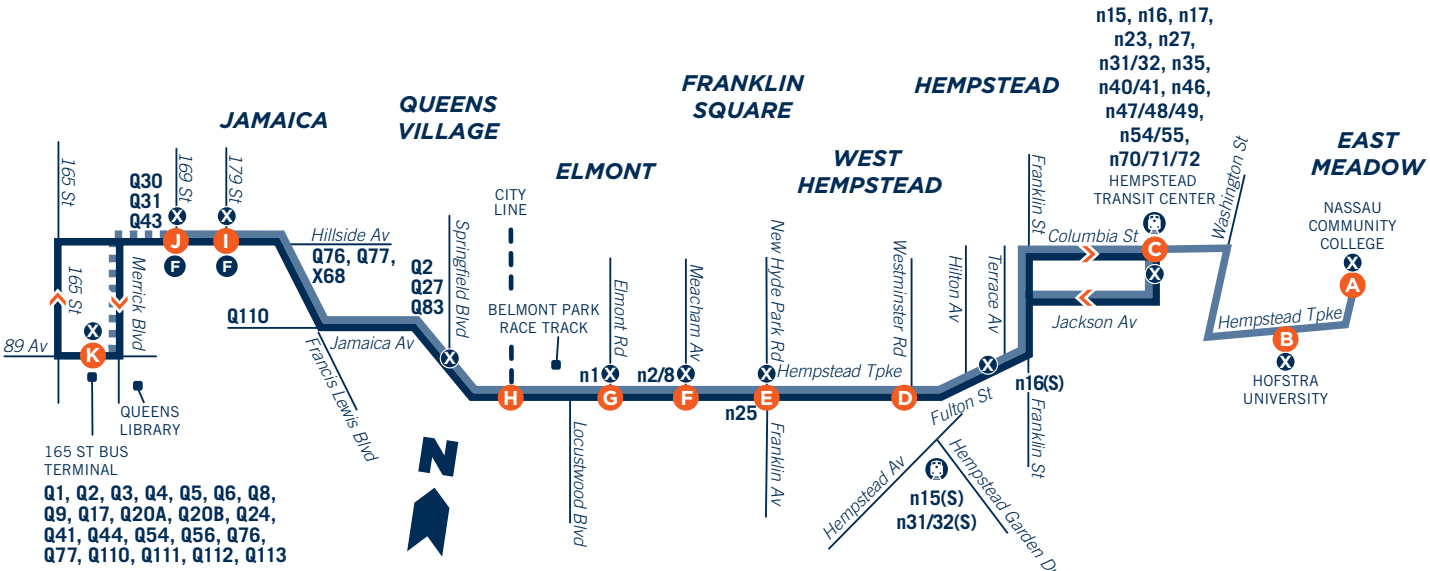

## Buying a MetroCard

The MTA MetroCard is the fare for all NICE buses. MetroCards are available at the MetroCard vending machine at the Hempstead Transit Center and at any NYC Transit subway station. MetroCards are also available through various neighborhood vendors.

NICE cannot assume responsibility for any delays or printing errors. Schedules are subject to change without notice. Timetables are printed on recycled paper.

LEGEND	
n6 Route	—
n6 Express Route	—
Timing Point	A
Express Stop	X
Terminal	■
Bus Transfer Points	n25
LIRR Station	Ⓜ
Subway Connection	F

Please see schedule for n6X trips to 165th St Bus Terminal.

n6 Express Bus Stops:	
Westbound	Eastbound
NCC	165 St Bus Terminal
Hofstra University	Hillside Av / 169 St Subway
Hempstead Transit Center	Hillside Av / 179 St Subway
Fulton St / Terrace Av	Springfield Blvd / Hempstead Av
Hempstead Tpk / New Hyde Park Rd	Hempstead Tpk / Elmont Road
Hempstead Tpk / Meacham Av	Hempstead Tpk / Meacham Av
Hempstead Tpk / Elmont Road	Hempstead Tpk / Franklin Av
Springfield Blvd / Hempstead Av	Fulton St / Hilton Av
Hillside Av / 179 St Subway	Hempstead Transit Center
Hillside Av / 169 St Subway	Hofstra University
165 St Bus Terminal	NCC

n6 TRANSFERS	
n6 Route	Transfer Location*
n15, n16, n17, n23, n27, n31/32, n35, n40/41, n46, n47/48/49, n54/55, n70/71/72	Hempstead Transit Center
n16(S)	Franklin St/Fulton St, Hempstead
n15(S), n31/32(S)	Hempstead Av/Westminister Rd, W Hempstead
n25	Franklin Av/Hempstead Tpke, Franklin Sq
n2/8	Meacham Ave/ Hempstead Tpke, Elmont
n1	Elmont Rd/Hempstead Tpke, Elmont
Q2, Q27, Q83	Hempstead Ave/Springfield Blvd
Q110	Jamaica Av/Francis Lewis Blvd
Q76, Q77, ♦ X68^	Hillside Av/Francis Lewis Blvd
Q30, Q31, Q43	Hillside Av/169 St-170 St