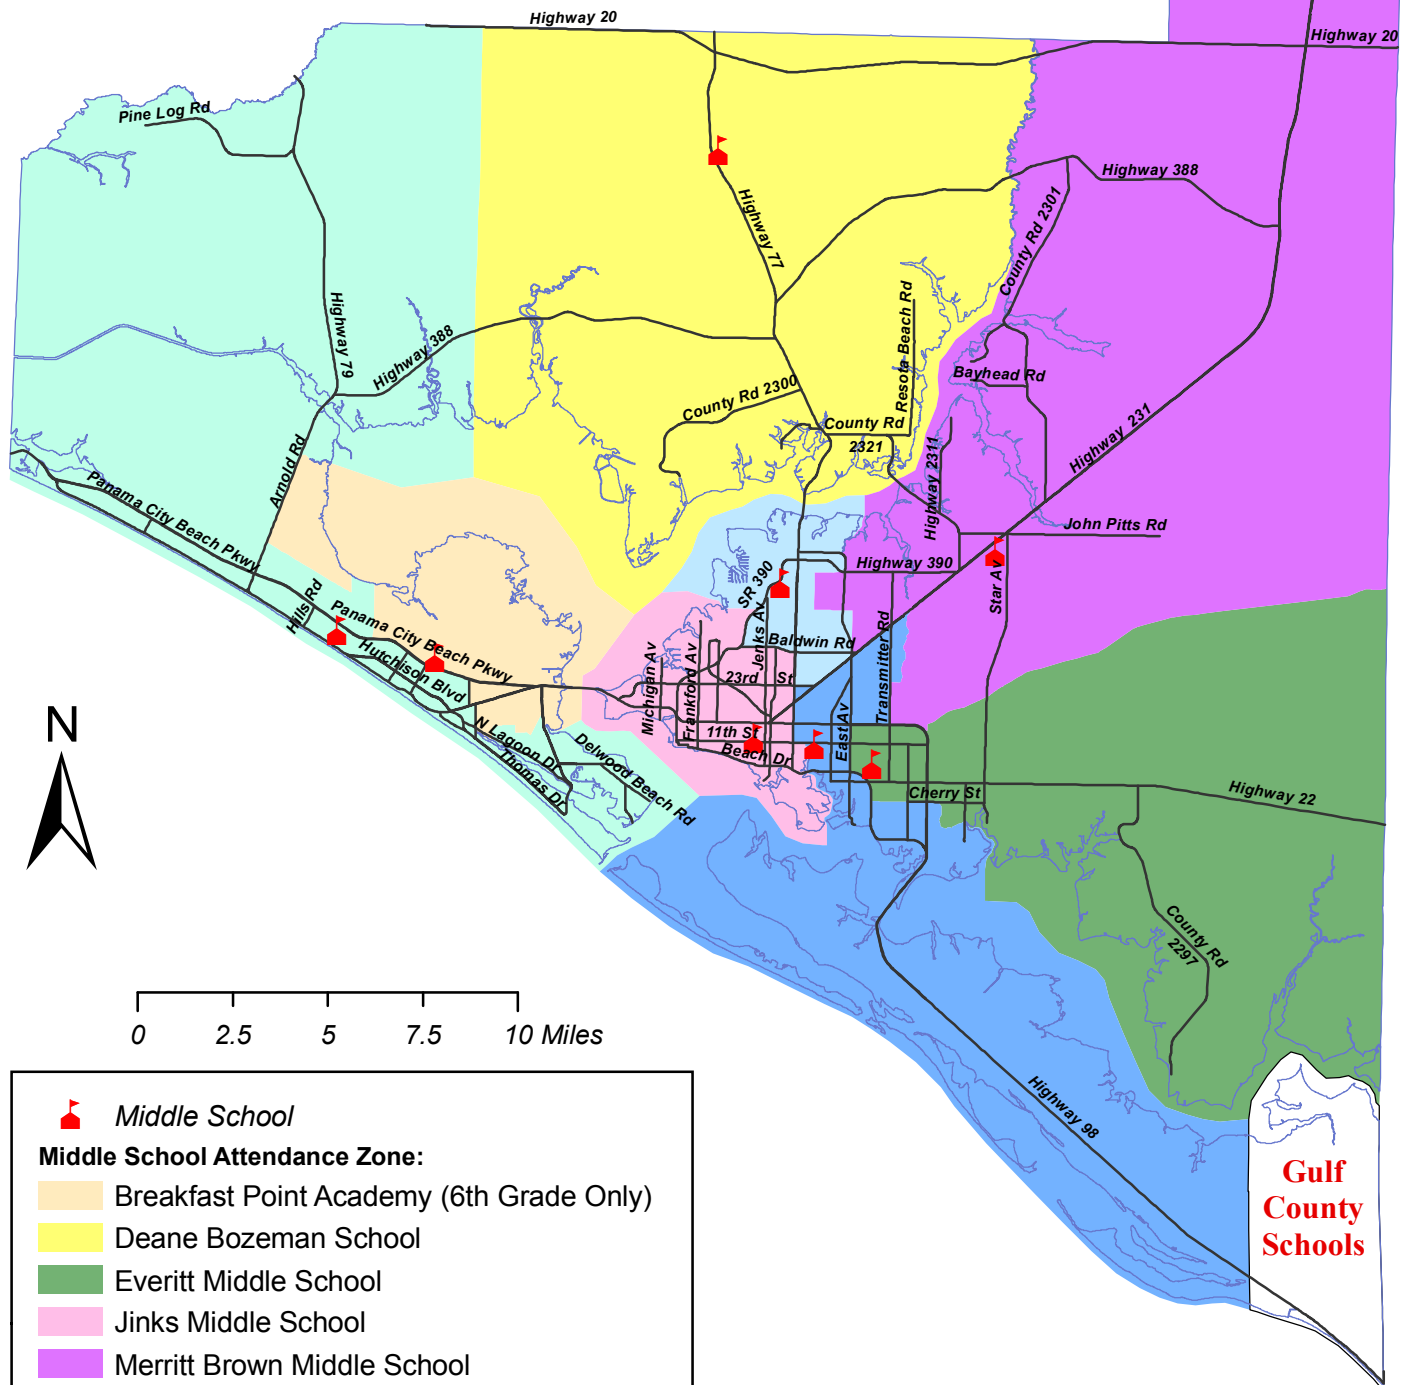

Bay District Schools Middle School Attendance Zones

-  Middle School
- Middle School Attendance Zone:**
-  Breakfast Point Academy (6th Grade Only)
-  Deane Bozeman School
-  Everitt Middle School
-  Jinks Middle School
-  Merritt Brown Middle School
-  Mowat Middle School
-  Rosenwald Middle School
-  Surfside Middle School
-  Mexico Beach - Attend Gulf County Schools

**Gulf
County
Schools**