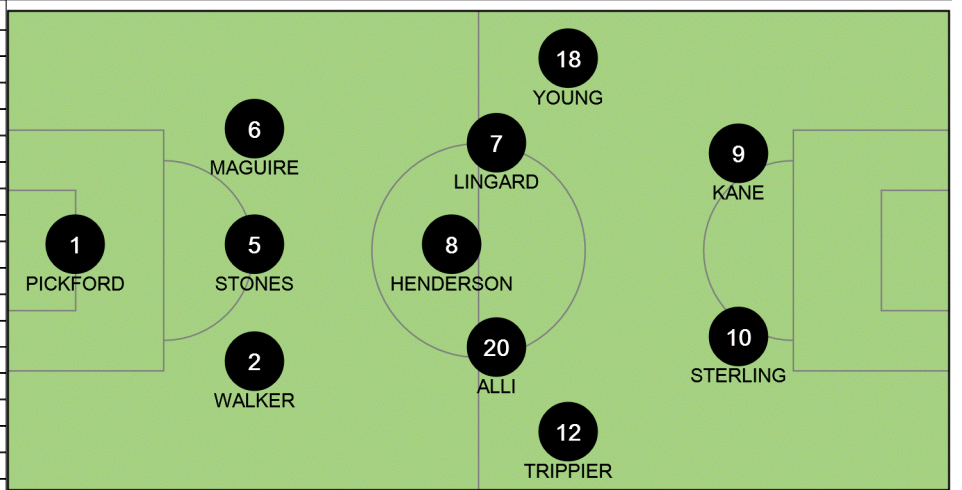

**Colombia (COL)** Shirt: yellow/navy blue Shorts: white/navy blue Socks: white/navy blue

#	Name	Pos
1	David OSPINA	GK
4	Santiago ARIAS	DF
5	Wilmar BARRIOS X	MF
6	Carlos SANCHEZ	MF
9	Radamel FALCAO (C)	FW
11	Juan CUADRADO	MF
13	Yerry MINA	DF
16	Jefferson LERMA	MF
17	Johan MOJICA X	DF
20	Juan QUINTERO	MF
23	Davinson SANCHEZ	DF
<b>Substitutes</b>		
2	Cristian ZAPATA	DF
3	Oscar MURILLO	DF
7	Carlos BACCA	FW
8	Abel AGUILAR	MF
12	Camilo VARGAS	GK
14	Luis MURIEL	FW
15	Mateus URIBE	MF
18	Farid DIAZ	DF
21	Jose IZQUIERDO	FW
22	Jose CUADRADO	GK
10	James RODRIGUEZ A	MF
19	Miguel BORJA A	FW
<b>Coach</b> Jose PEKERMAN (ARG)		

**Matches played**

19 Jun	COL - JPN	1 : 2 (1 : 1)
24 Jun	POL - COL	0 : 3 (0 : 1)
28 Jun	SEN - COL	0 : 1 (0 : 0)

**England (ENG)** Shirt: red Shorts: red Socks: red

#	Name	Pos
1	Jordan PICKFORD	GK
2	Kyle WALKER X	DF
5	John STONES	DF
6	Harry MAGUIRE	DF
7	Jesse LINGARD	MF
8	Jordan HENDERSON	MF
9	Harry KANE (C)	FW
10	Raheem STERLING	FW
12	Kieran TRIPPIER	DF
18	Ashley YOUNG	DF
20	Dele ALLI	MF
<b>Substitutes</b>		
3	Danny ROSE	DF
4	Eric DIER	MF
11	Jamie VARDY	FW
13	Jack BUTLAND	GK
14	Danny WELBECK	FW
15	Gary CAHILL	DF
16	Phil JONES	DF
19	Marcus RASHFORD	FW
21	Ruben LOFTUS-CHEEK X	MF
22	Trent ALEXANDER-ARNOLD	DF
23	Nick POPE	GK
17	Fabian DELPH A	DF
<b>Coach</b> Gareth SOUTHGATE (ENG)		