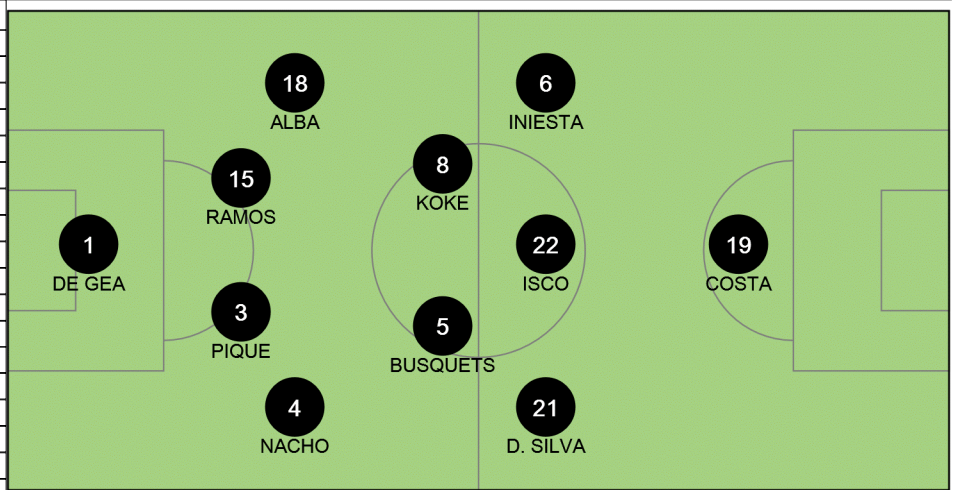

Spain (ESP)

Shirt: light blue/red Shorts: white/red Socks: light blue/red

#	Name	Pos
1	David DE GEA	GK
3	Gerard PIQUE	DF
4	NACHO	DF
5	Sergio BUSQUETS	MF
6	Andres INIESTA	MF
8	KOKE	MF
15	Sergio RAMOS (C)	DF
18	Jordi ALBA	DF
19	Diego COSTA	FW
21	David SILVA	FW
22	ISCO	MF
Substitutes		
2	Dani CARVAJAL	DF
7	SAUL	MF
9	RODRIGO	FW
10	THIAGO	MF
11	Lucas VAZQUEZ	FW
12	Alvaro ODRIUZOLA	DF
13	Kepa ARRIZABALAGA	GK
14	Cesar AZPILICUETA	DF
16	Nacho MONREAL	DF
17	Iago ASPAS	FW
20	Marco ASENSIO	MF
23	Pepe REINA	GK
Coach Fernando HIERRO (ESP)		

Matches played

Group B	MP	W	D	L	GF	GA	GD	FPP	Pts
Portugal	0	0	0	0	0	0	0	0	0
Spain	0	0	0	0	0	0	0	0	0
Morocco	0	0	0	0	0	0	0	0	0
IR Iran	0	0	0	0	0	0	0	0	0

GK: Goalkeeper
DF: Defender
MF: Midfielder
FW: Forward
C: Captain

A: Absent
N: Not eligible to play
I: Injured
X: Misses next match if booked
MP: Matches played

W: Win
D: Drawn
L: Lost
GF: Goals for
GA: Goals against

GD: Goal difference
Pts: Points

VAR: Video Assistant Referee
AVAR 1: Assistant VAR
AVAR 2: Offside VAR
AVAR 3: Support VAR