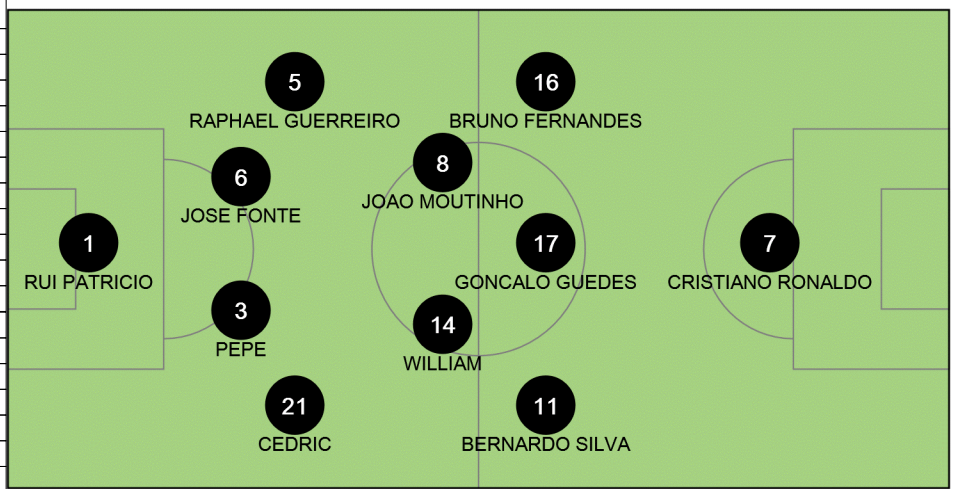

General coordinator: Joe RIZZELLO (ITA)

AVAR 3: Daniele ORSATO (ITA)

Portugal (POR)

Shirt: red Shorts: red Socks: dark green/green

#	Name	Pos
1	RUI PATRICIO	GK
3	PEPE	DF
5	RAPHAEL GUERREIRO	DF
6	JOSE FONTE	DF
7	CRISTIANO RONALDO (C)	FW
8	JOAO MOUTINHO	MF
11	BERNARDO SILVA	MF
14	WILLIAM	MF
16	BRUNO FERNANDES	MF
17	GONCALO GUEDES	FW
21	CEDRIC	DF
Substitutes		
2	BRUNO ALVES	DF
4	MANUEL FERNANDES	MF
9	ANDRE SILVA	FW
10	JOAO MARIO	MF
12	ANTHONY LOPES	GK
13	RUBEN DIAS	DF
15	RICARDO	DF
18	GELSON MARTINS	FW
19	MARIO RUI	DF
20	RICARDO QUARESMA	FW
22	BETO	GK
23	ADRIEN SILVA	MF
Coach Fernando SANTOS (POR)		