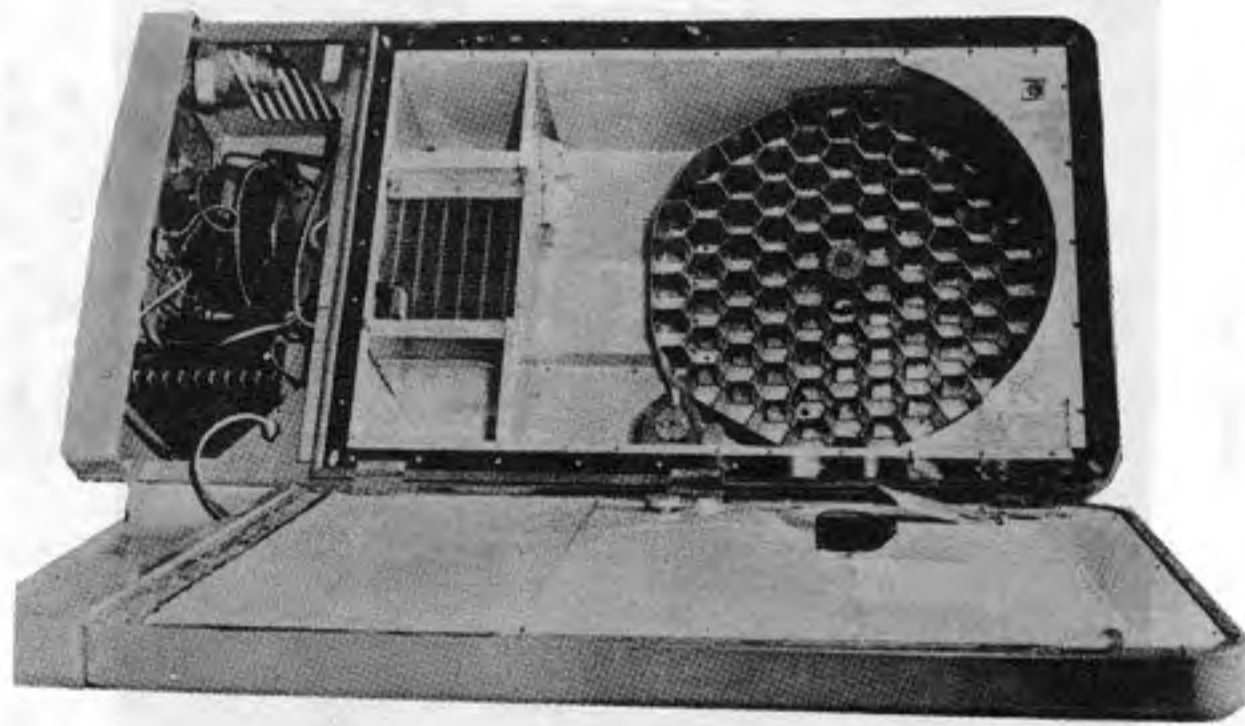

資料「ローゼン・エンタープライゼス」1960年総合目録

ローゼン・エンタープライゼス
東京都千代田区竹平町1番地/リナーズ・ダイジェスト・ビル内
電話 (代) 231-3301~9/(直通)231-6115, 6167
V-83 E W/C (Dry)

Vends: 83 bottles
Pre-cools: 75 bottles
Size: 32 1/2" wide
18" deep
63" high
Finish: Enamel
Refrigeration: 1/4 H.P. sealed unit

FANTASTICALLY NEW
COLD DRINK SELECTION
4
V.C.D 900

COLD DRINK SELECTION
6
V.C.D 925

輸出入製造販売元

ローゼン・エンタープライゼス

東京都千代田区竹平町1番地/リナーズ・ダイジェスト・ビル内
電話 (代) 231-3301~9/(直通)231-6115, 6167

The magic touch of the transport button*
permits a choice of any item
in this wonderful vendor from 1 to 130 selections
V. E. 750

B

milk dispensers by Rudd-Melkhan, Inc. provide the answer to the
problem of serving milk efficiently to plants, offices, and schools in a completely
sanitary and trouble-free manner. Employees and school children prefer
dairy-fresh, ice-cold milk in a foaming cup with the greater variety of flavors
made possible by R-M for enjoyment at lunch or during regular "snack breaks."

ROSEN ENTERPRISES LTD.

READERS DIGEST BLDG.
1, TAKEHIRAGHO CHINODAKU
TOKYO, JAPAN
TEL. 23-3301-193

1 2 3 4

The Coffeshopper is a Brewed
Coffee machine serving freshly
brewed coffee with fresh
refrigerated cream.
Flip a switch and it serves
freshly brewed coffee with dry
powdered cream.
Flip a switch and it serves
instant coffee with fresh
refrigerated cream.
Flip a switch and it serves
instant coffee with dry
powdered cream.

資料「ローゼン・エンタープライゼス」1960年総合目録