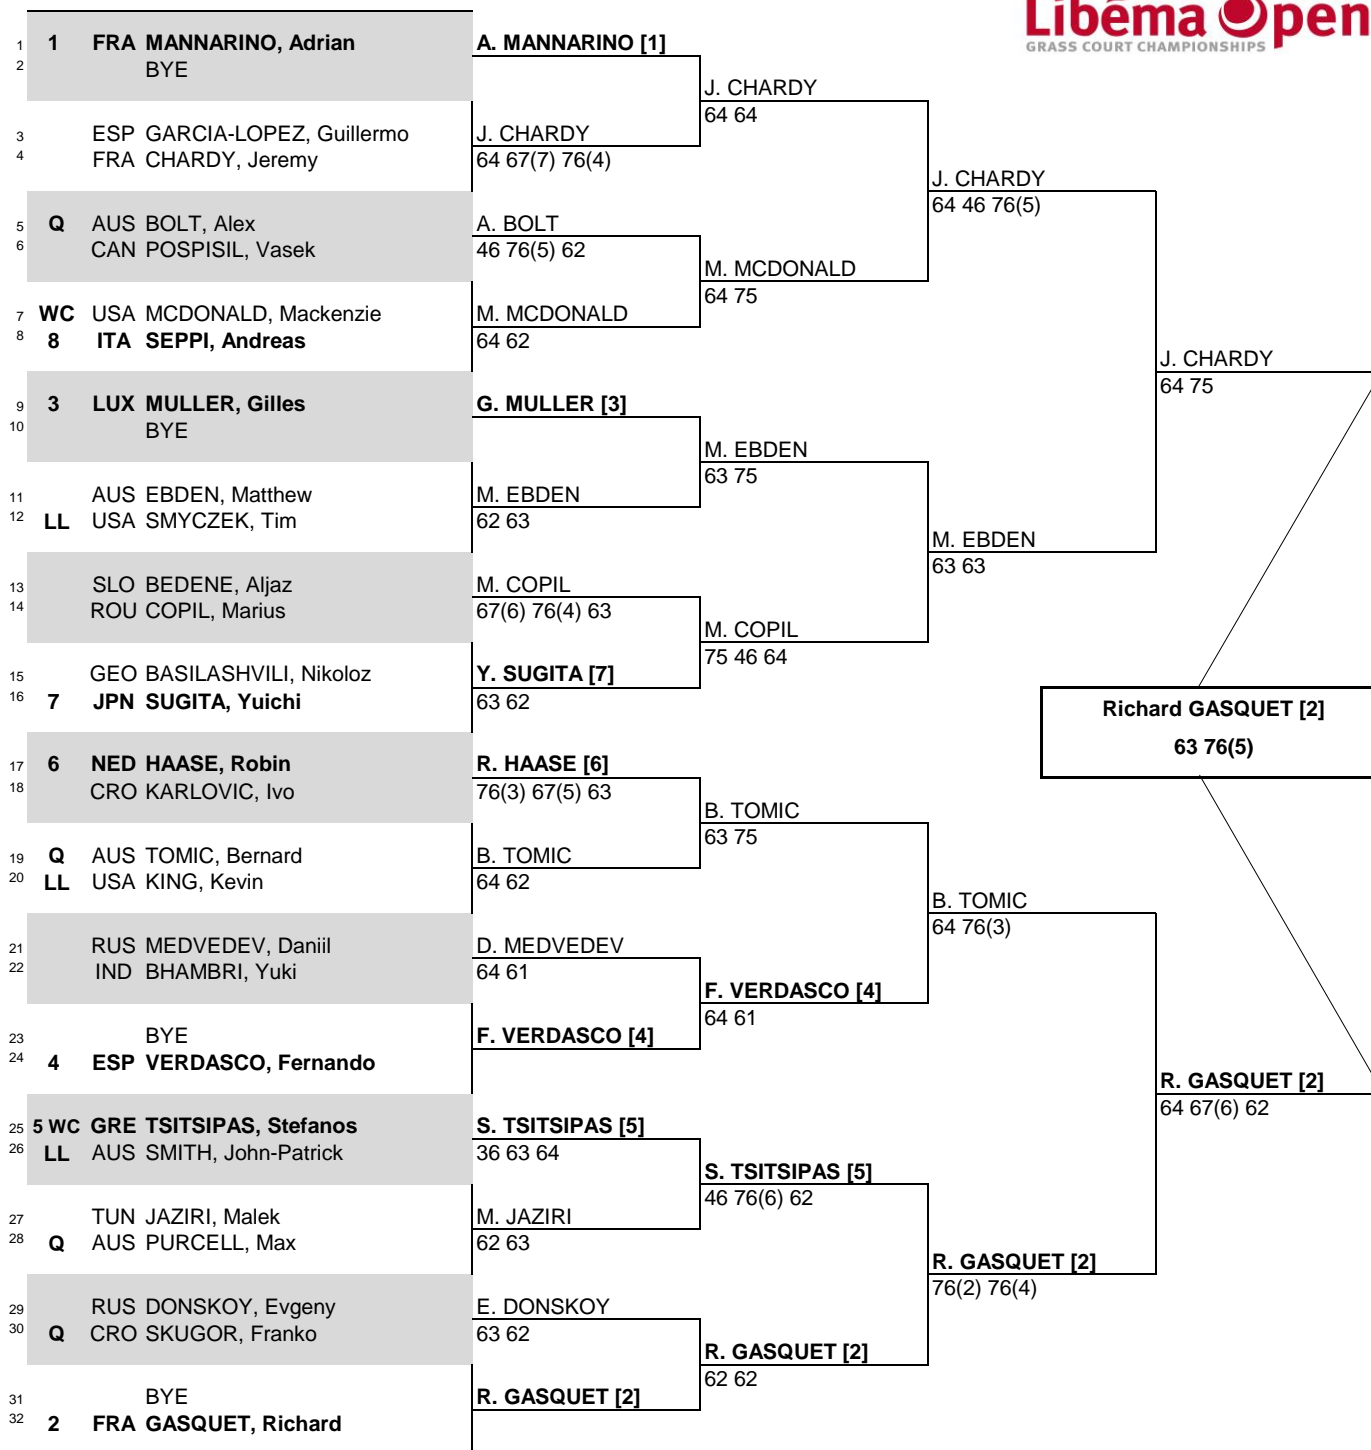

Libema Open

CITY, COUNTRY
s-Hertogenbosch, Netherlands

TOURNAMENT DATES
9-17 June 2018

SURFACE
Grass

TOTAL FINANCIAL COMMITMENT
€ 686,080

STATUS NAT **MAIN DRAW SINGLES**

ATP, Inc. © Copyright 2014

SEEDED PLAYERS	RANK	PRIZE MONEY	POINTS	ALTERNATES / LUCKY LOSERS	WITHDRAWALS
1 MANNARINO, Adrian	26	WINNER	€ 109,310	250	J. Smith (LL)
2 GASQUET, Richard	32	FINALIST	€ 57,570	150	T. Smyczek (LL)
3 MULLER, Gilles	34	SEMI-FINALIST	€ 31,185	90	K. King (LL)
4 VERDASCO, Fernando	35	QUARTER-FINALIST	€ 17,770	45	
5 TSITSIPAS, Stefanos	39	SECOND ROUND	€ 10,470	20	
6 HAASE, Robin	44	FIRST ROUND	€ 6,200	0	
7 SUGITA, Yuichi	48				
8 SEPPI, Andreas	50				
FOLLOW LIVE SCORING AT www.ATPWorldTour.com					
LAST DIRECT ACCEPTANCE		Evgeny Donskoy - 88		ATP SUPERVISOR(S)	Carlos Sanches