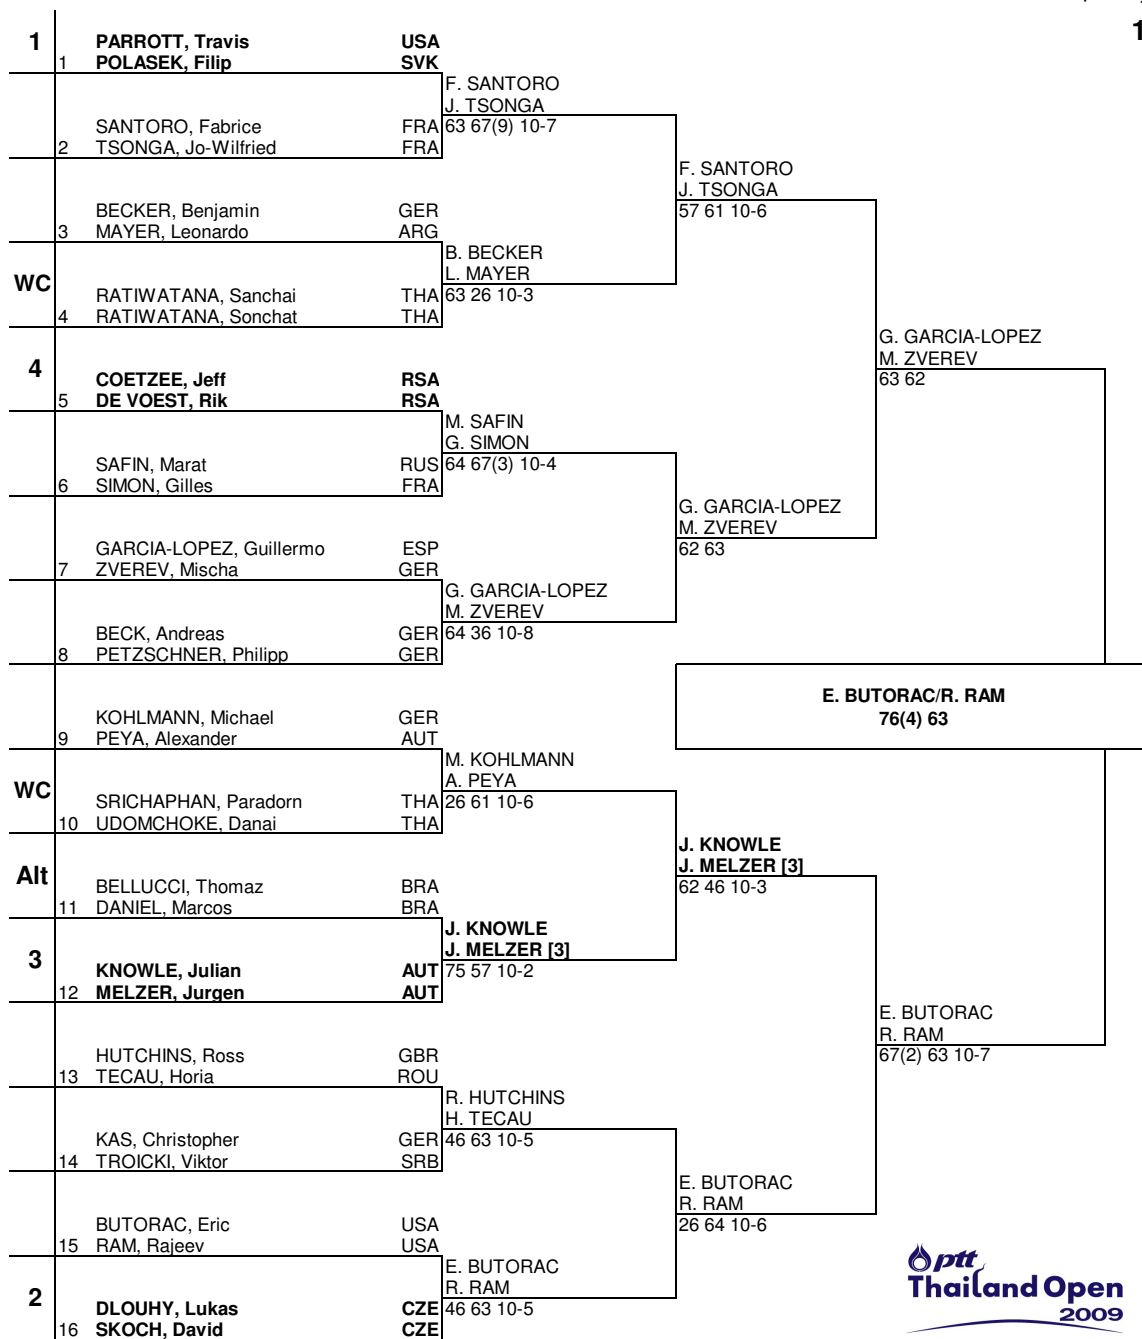

## MAIN DRAW DOUBLES

Bangkok, Thailand

26 September-4 October, 2009

Hard

\$608,500

1720

ATP Tour © Copyright 2006

Seeded Players	Rank	Prize Money (Per Team)	Pts.	Alternates	Retirements/W.O.
1 PARROTT, Travis / POLASEK, Filip	55	Winner \$32,000	250	Bellucci/Daniel	Sam Querry, right arm
2 DLOUHY, Lukas / SKOCH, David	65	Finalist \$16,100	150		
3 KNOWLE, Julian / MELZER, Jurgen	68	Semi-Finalist \$8,500	90		
4 COETZEE, Jeff / DE VOEST, Rik	76	Quarter-Finalist \$4,670	45		
FOLLOW LIVE SCORING AT <a href="http://www.ATPWorldTour.com">www.ATPWorldTour.com</a>		First Round \$2,650	0		
<b>Last Direct Acceptance</b> Adv 102/Onsite107				<b>ATP Supervisor</b> Thomas Karlberg	