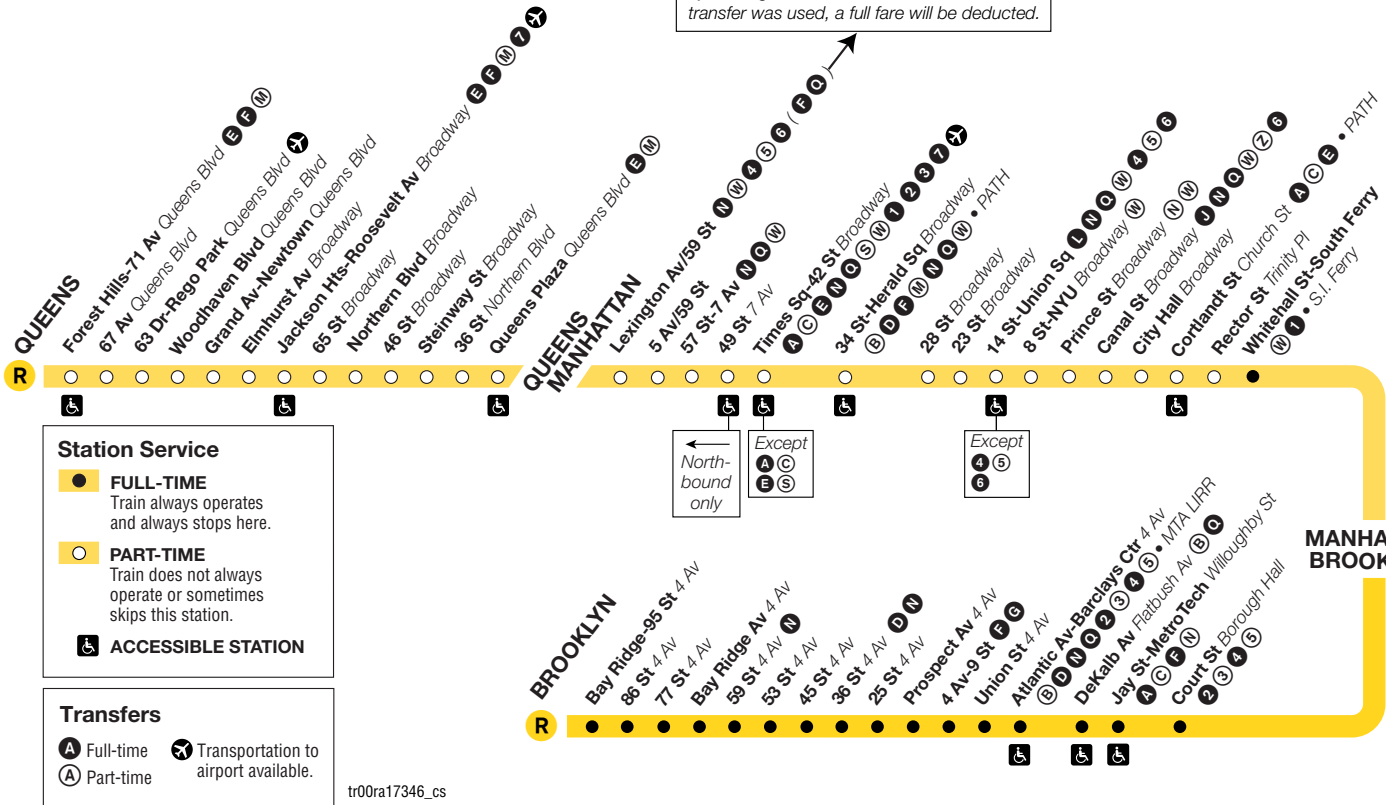

**Effective
June 24, 2018**

New York City Transit

Subway Timetable

***Now: Late Night Shuttle
Service extended to
Whitehall St-South Ferry
Station.***

R trains operate local between Forest Hills-71 Av, Queens, and Bay Ridge-95 St, Brooklyn, at all times except late nights. During late nights, **R** trains operate between Bay Ridge-95 St, Brooklyn and Whitehall St-South Ferry, Manhattan.

R Broadway Local

Using MetroCard only, the single free transfer provided after first swipe can be used at:
F Q at **Lexington Av/63 St station**.
 by walking via street from this station. If the transfer was used, a full fare will be deducted.

Shuttle Service →

					11:35	11:45	11:48	11:56	12:01	12:08
					11:55	12:03	12:06	12:15	12:20	12:27

Saturday Service

R Northbound

From 95 St, Brooklyn, to Forest Hills-71 Av, Queens

95 St	59 St	36 St	Atlantic Av- Barclays Ctr	DeKalb Av	Whitehall St	Canal St	Times Sq	Lex Av	Roosevelt Av	Frst Hills 71 Av
1:06	1:13	1:19	1:27	1:30	1:37					
1:26	1:33	1:39	1:47	1:50	1:57					
1:46	1:53	1:59	2:07	2:10	2:17					
2:06	2:13	2:19	2:27	2:30	2:37					
2:26	2:33	2:39	2:47	2:50	2:57					
2:46	2:53	2:59	3:07	3:10	3:17					
3:06	3:13	3:19	3:27	3:30	3:37					
3:26	3:33	3:39	3:47	3:50	3:57					
3:46	3:53	3:59	4:07	4:10	4:17					
4:06	4:13	4:19	4:27	4:30	4:37					
4:26	4:33	4:39	4:47	4:50	4:57					
4:46	4:53	4:59	5:07	5:10	5:17					
5:06	5:13	5:19	5:27	5:30	5:37					
5:24	5:31	5:37	5:45	5:52	5:59	6:08	6:17	6:24	6:44	6:54
5:42	5:49	5:55	6:03	6:07	6:14	6:23	6:32	6:39	6:59	7:09
5:54	6:01	6:07	6:15	6:18	6:25	6:34	6:43	6:50	7:10	7:20
6:05	6:12	6:18	6:26	6:31	6:38	6:47	6:56	7:03	7:23	7:33
6:18	6:25	6:31	6:39	6:42	6:49	6:58	7:07	7:14	7:34	7:44
6:30	6:38	6:43	6:52	6:55	7:01	7:10	7:20	7:27	7:47	7:56
6:43	6:50	6:56	7:04	7:07	7:14	7:24	7:34	7:41	8:00	8:10
6:55	7:02	7:08	7:16	7:19	7:26	7:35	7:45	7:52	8:13	8:22
7:07	7:14	7:20	7:28	7:31	7:38	7:48	7:58	8:05	8:25	8:34