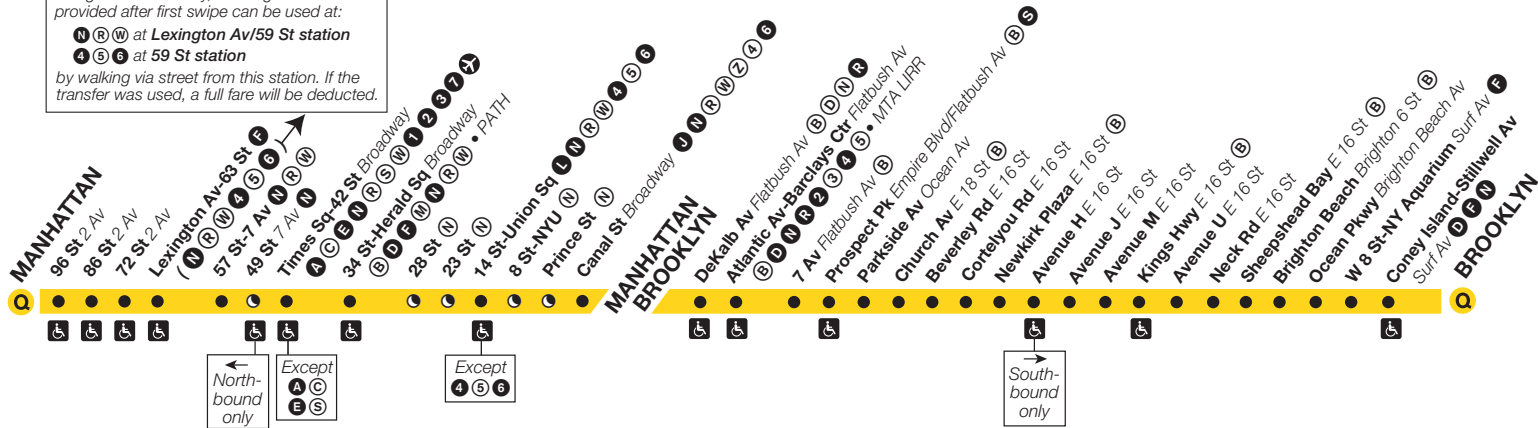

Effective
April 28, 2019

New York City Transit

Subway Timetable

Now: Second Avenue Service

Q trains operate between Coney Island-Stillwell Av, Brooklyn, and 96 St/ Second Av, Manhattan, at all times. In Manhattan, **Q** service operates on Second Av stopping at 96 St, 86 St, 72 St, then Lexington Av/63 St, and 57 St/7 Av. **Q** service runs express on Broadway (except late

In addition to your right to file a complaint with NYC Transit, you have the right to file a Title VI complaint with the U.S. Department of Transportation, Federal Transit Administration, Office of Civil Rights. The regional office is located at One Bowling Green, Room 429, New York, NY 10004-1415.

Q Second Avenue/Broadway Express/Brighton Local

Using MetroCard only, the single free transfer provided after first swipe can be used at:

N R W at Lexington Av/59 St station

4 5 6 at 59 St station

by walking via street from this station. If the transfer was used, a full fare will be deducted.

Station Service

- FULL-TIME**
Train always operates and always stops here.
- LATE-NIGHT SERVICE**
Train stops at this station late-night hours only (approx. 12 AM - 6:00 AM).
- ACCESSIBLE STATION**

Transfers