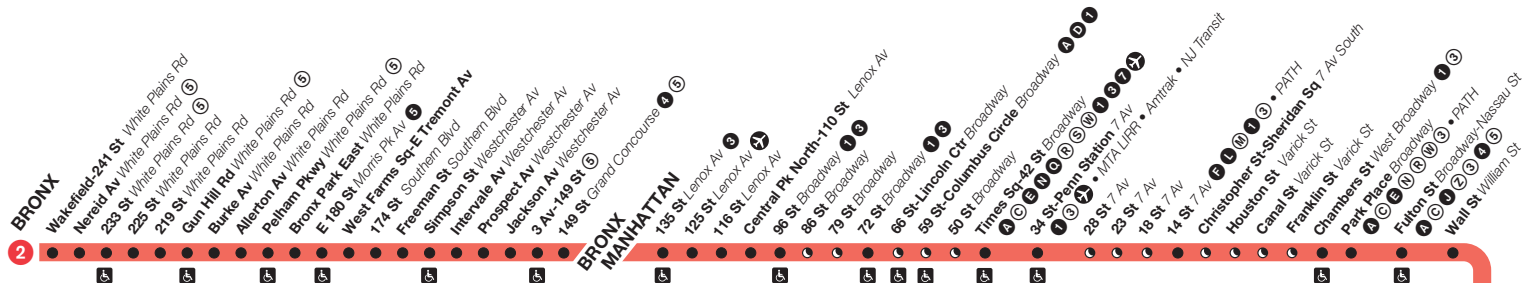

2 7 Avenue Express

Station Service

- **FULL-TIME**
  Train always operates and always stops here.
- **LATE-NIGHT SERVICE**
  Train stops at this station late-night hours only (approx. 12 AM – 6 AM).
- **ACCESSIBLE STATION**

Transfers

- **A** Full-time
- **A** Part-time
- **✈** Transportation to airport available.

tr002a19087_cs