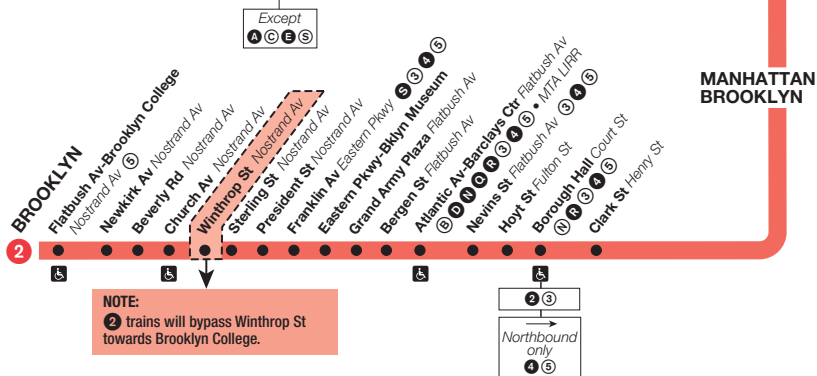

2 7 Avenue Express

Station Service

- **FULL-TIME**
  Train always operates and always stops here.
- **LATE-NIGHT SERVICE**
  Train stops at this station late-night hours only (approx. 12 AM – 6 AM).
- **ACCESSIBLE STATION**

Transfers

- **A** Full-time
- **A** Part-time
- **✈** Transportation to airport available.

tr002a19087_cs