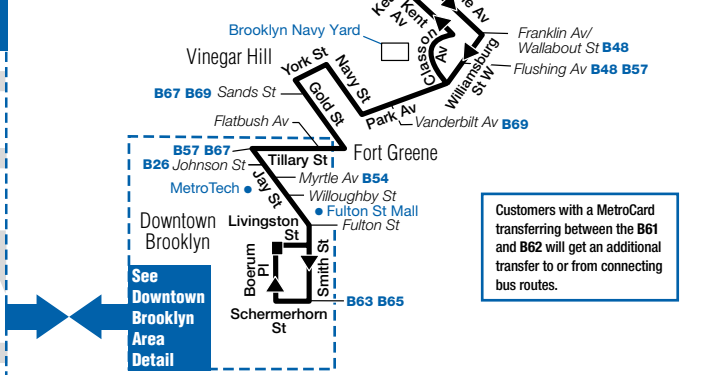

***Bold times denote PM hours.***

**B62** weekday service to Downtown Brooklyn, cont.

Queens Plaza	Greenpoint McGuinnss Blvd/ Freeman St	Greenpoint Manhattan Av/ Nassau Av	Williamsburg Driggs Av/ Broadway	Vinegar Hill York St/ Gold St	Dwntwn Bklyn Boerum Pl/ Livingston St
4:49	4:59	5:09	5:20	5:44	5:57
4:59	5:09	5:19	5:30	5:54	6:07
5:09	5:19	5:29	5:40	6:04	6:16
5:24	5:34	5:44	5:55	6:17	6:29
5:39	5:49	5:59	6:10	6:31	6:43
5:54	6:04	6:13	6:24	6:45	6:57
6:06	6:15	6:24	6:35	6:56	7:08
6:18	6:27	6:36	6:47	7:08	7:18
6:30	6:39	6:48	6:59	7:18	7:28
6:45	6:54	7:03	7:14	7:33	7:43
7:05	7:14	7:23	7:34	7:53	8:03
7:25	7:34	7:43	7:54	8:13	8:23
7:45	7:54	8:03	8:14	8:33	8:43
8:05	8:14	8:23	8:34	8:52	9:02
8:25	8:34	8:42	8:51	9:09	9:19
8:45	8:54	9:02	9:11	9:29	9:39
9:05	9:14	9:22	9:31	9:48	9:57
9:25	9:34	9:42	9:51	10:08	10:17
9:45	9:54	10:02	10:11	10:28	10:37
10:05	10:14	10:22	10:31	10:46	10:56
10:25	10:34	10:41	10:48	11:03	11:13
10:45	10:54	11:01	11:08	11:23	11:33
11:10	11:19	11:26	11:33	11:48	11:58
11:35	11:44	11:51	11:58	12:13	12:23

### DOWNTOWN BROOKLYN AREA DETAIL

\* Serves station late nights.

ad\_dbklyn\_13261

Customers with a MetroCard transferring between the B61 and B62 will get an additional transfer to or from connecting bus routes.