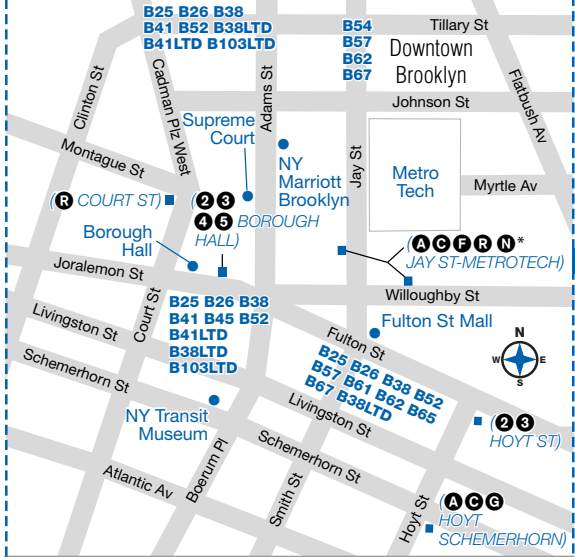

DOWNTOWN BROOKLYN AREA DETAIL

* Serves station late nights.

ad_dbklyn_13261