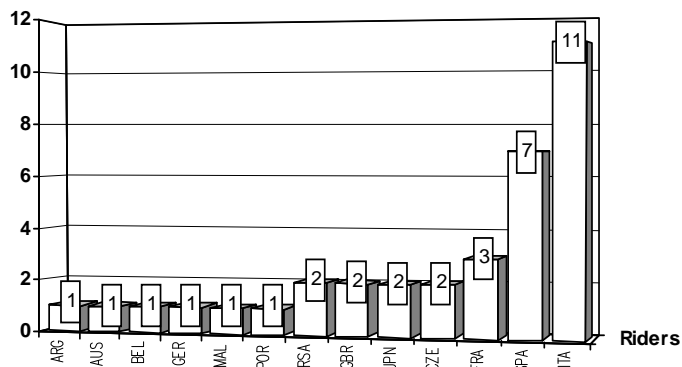

W=Wildcard R()=Replacement __=Replaced i=Trophy Michel Metraux Cup r=Rookie of the year

These data/results cannot be reproduced, stored and/or transmitted in whole or in part by any manner of electronic, mechanical, photocopying, recording, broadcasting or otherwise now known or herein after developed without the previous express consent by the copyright owner, except for reproduction in daily press and regular printed publications on sale to the public within 60 days of the event related to those data/results and always provided that copyright symbol appears together as follows below.