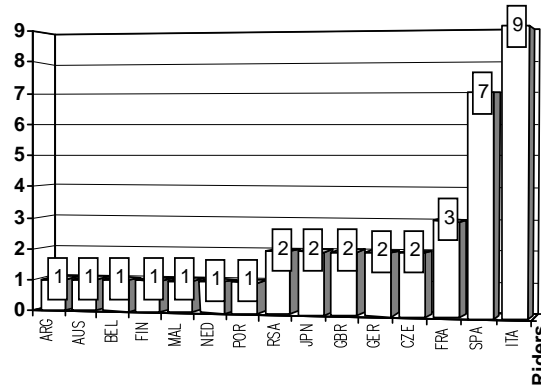

© DORNA, 2015

MOTUL TT ASSEN

4542 m.

Entry List

1

Rider

Nation Team

Motorcycle

W=Wildcard

R(=Replacement

__=Replaced

i=Trophy Michel Metraux Cup r=Rookie of the year

These data/results cannot be reproduced, stored and/or transmitted in whole or in part by any manner of electronic, mechanical, photocopying, recording, broadcasting or otherwise now known or herein after developed without the previous express consent by the copyright owner, except for reproduction in daily press and regular printed publications on sale to the public within 60 days of the event related to those data/results and always provided that copyright symbol appears together as follows below.