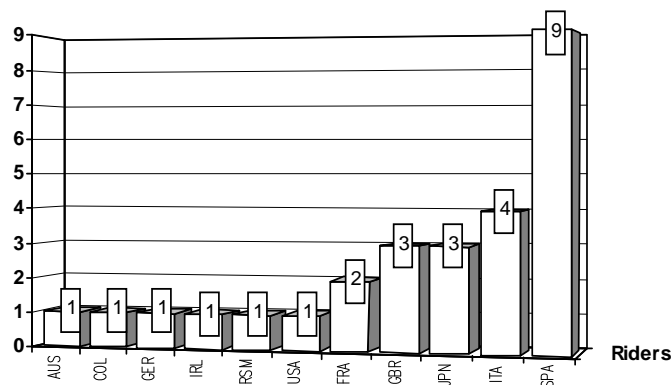

W=Wildcard

R()=Replacement

__=Replaced

*=Factory option

r=Rookie of the year

These data/results cannot be reproduced, stored and/or transmitted in whole or in part by any manner of electronic, mechanical, photocopying, recording, broadcasting or otherwise now known or herein after developed without the previous express consent by the copyright owner, except for reproduction in daily press and regular printed publications on sale to the public within 60 days of the event related to those data/results and always provided that copyright symbol appears together as follows below.