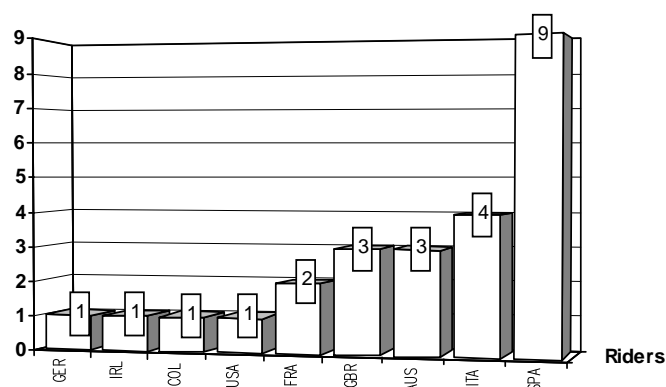

W=Wildcard

R()=Replacement

__=Replaced

*=Factory option

r=Rookie of the year

These data/results cannot be reproduced, stored and/or transmitted in whole or in part by any manner of electronic, mechanical, photocopying, recording, broadcasting or otherwise now known or herein after developed without the previous express consent by the copyright owner, except for reproduction in daily press and regular printed publications on sale to the public within 60 days of the event related to those data/results and always provided that copyright symbol appears together as follows below.