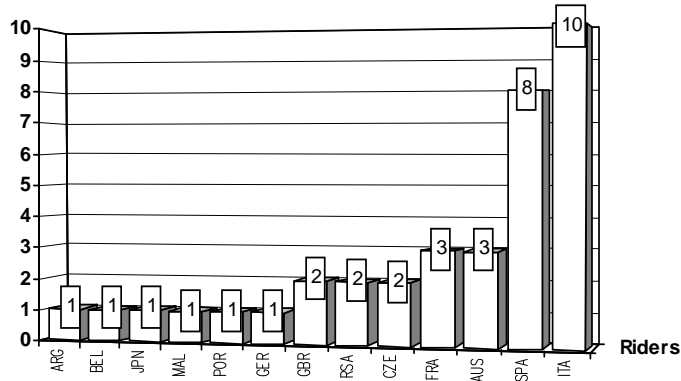

Rider

Nation Team

Motorcycle

W=Wildcard

R()=Replacement

__=Replaced

i=Trophy Michel Metraux Cup r=Rookie of the year

These data/results cannot be reproduced, stored and/or transmitted in whole or in part by any manner of electronic, mechanical, photocopying, recording, broadcasting or otherwise now known or herein after developed without the previous express consent by the copyright owner, except for reproduction in daily press and regular printed publications on sale to the public within 60 days of the event related to those data/results and always provided that copyright symbol appears together as follows below.