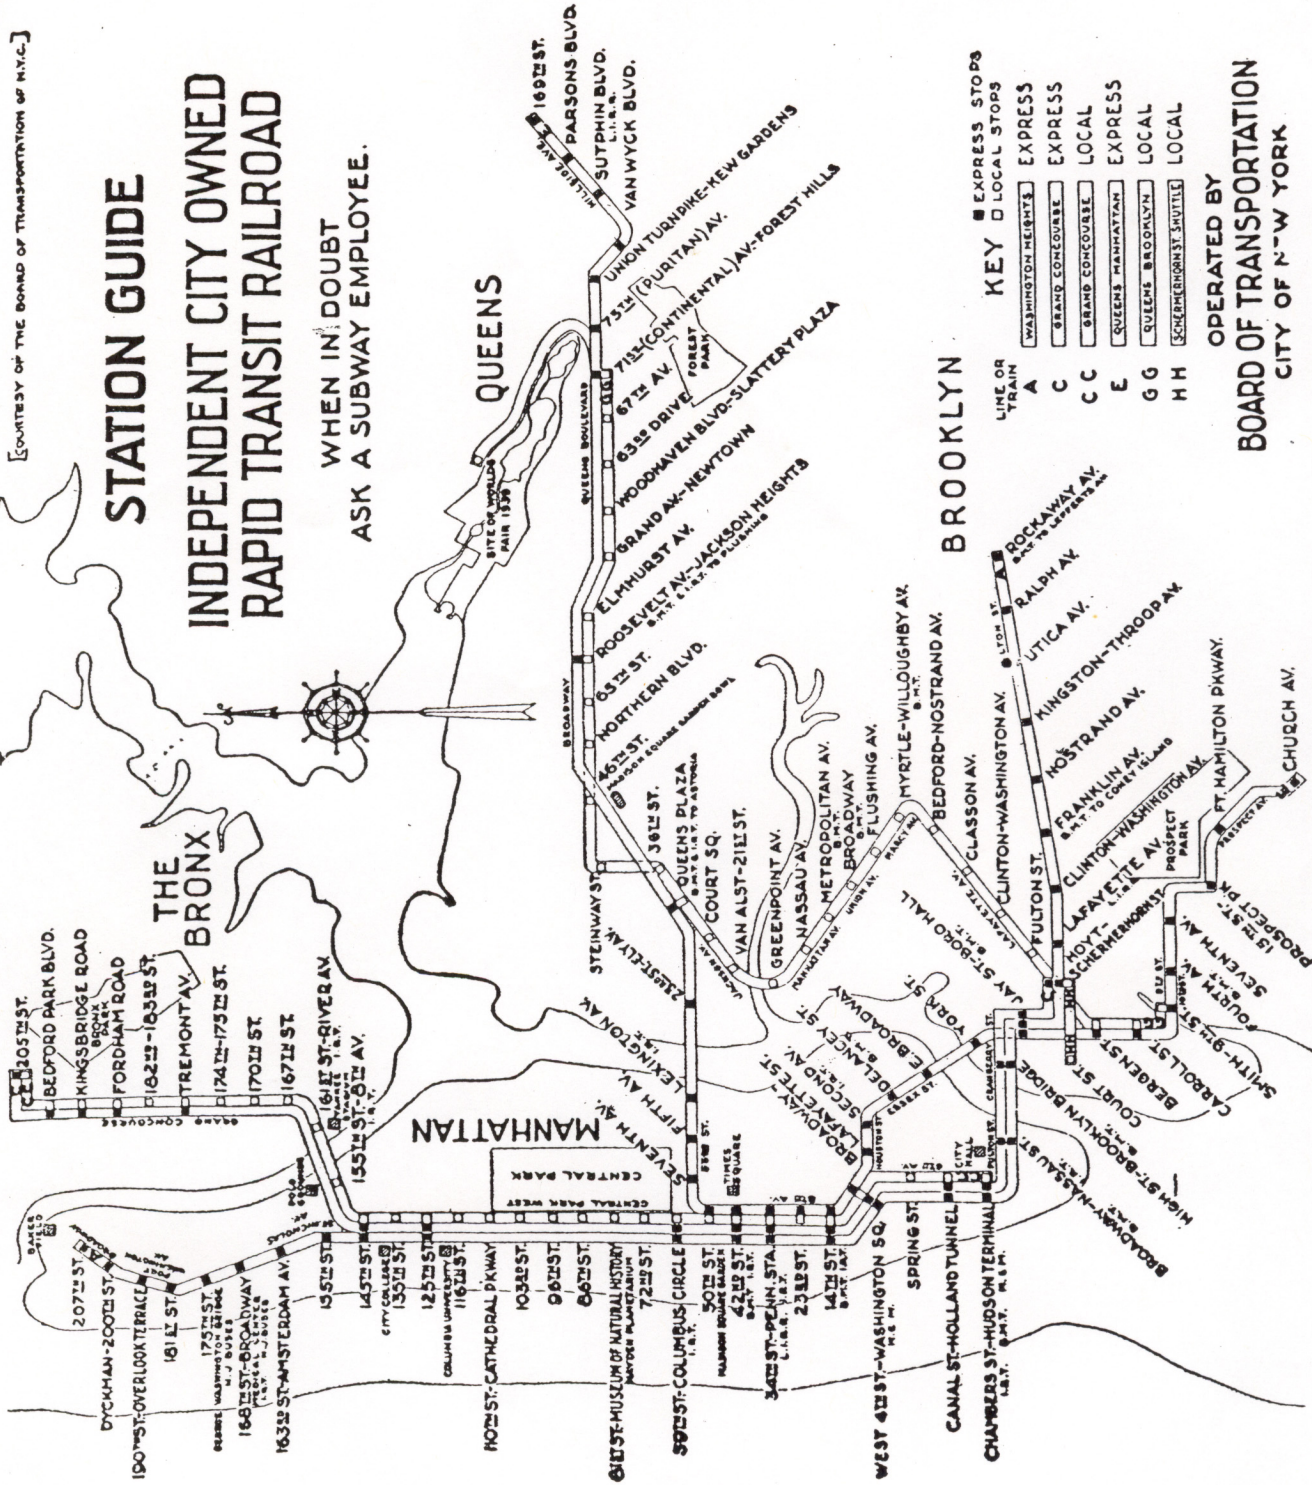

# STATION GUIDE

## INDEPENDENT CITY OWNED RAPID TRANSIT RAILROAD

WHEN IN DOUBT  
ASK A SUBWAY EMPLOYEE.

**KEY**

■ EXPRESS STOPS	□ LOCAL STOPS
LINE OR TRAIN	
A	WASHINGTON HEIGHTS EXPRESS
C	GRAND CONCOURSE EXPRESS
CC	GRAND CONCOURSE LOCAL
E	QUEENS MANHATTAN EXPRESS
GG	QUEENS BROOKLYN LOCAL
HH	SCHERMEHORN ST. SHUTTLE LOCAL

OPERATED BY  
**BOARD OF TRANSPORTATION**  
CITY OF N-Y YORK