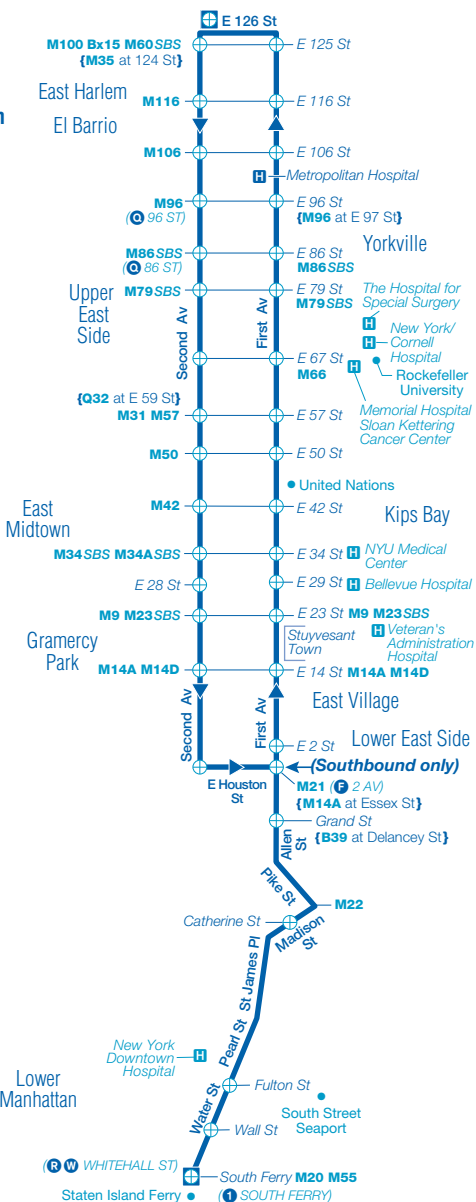

ma015s17080_cs

M15+selectbus service MAP LEGEND

Local/Limited/SBS Bus Transfers: shown in bold light blue type.

Terminal

(R) STATION NAME

Stop

Subway Connection

● Point of Interest

For Accessible subway stations, travel directions and other information:

Call 511 or visit www.mta.info