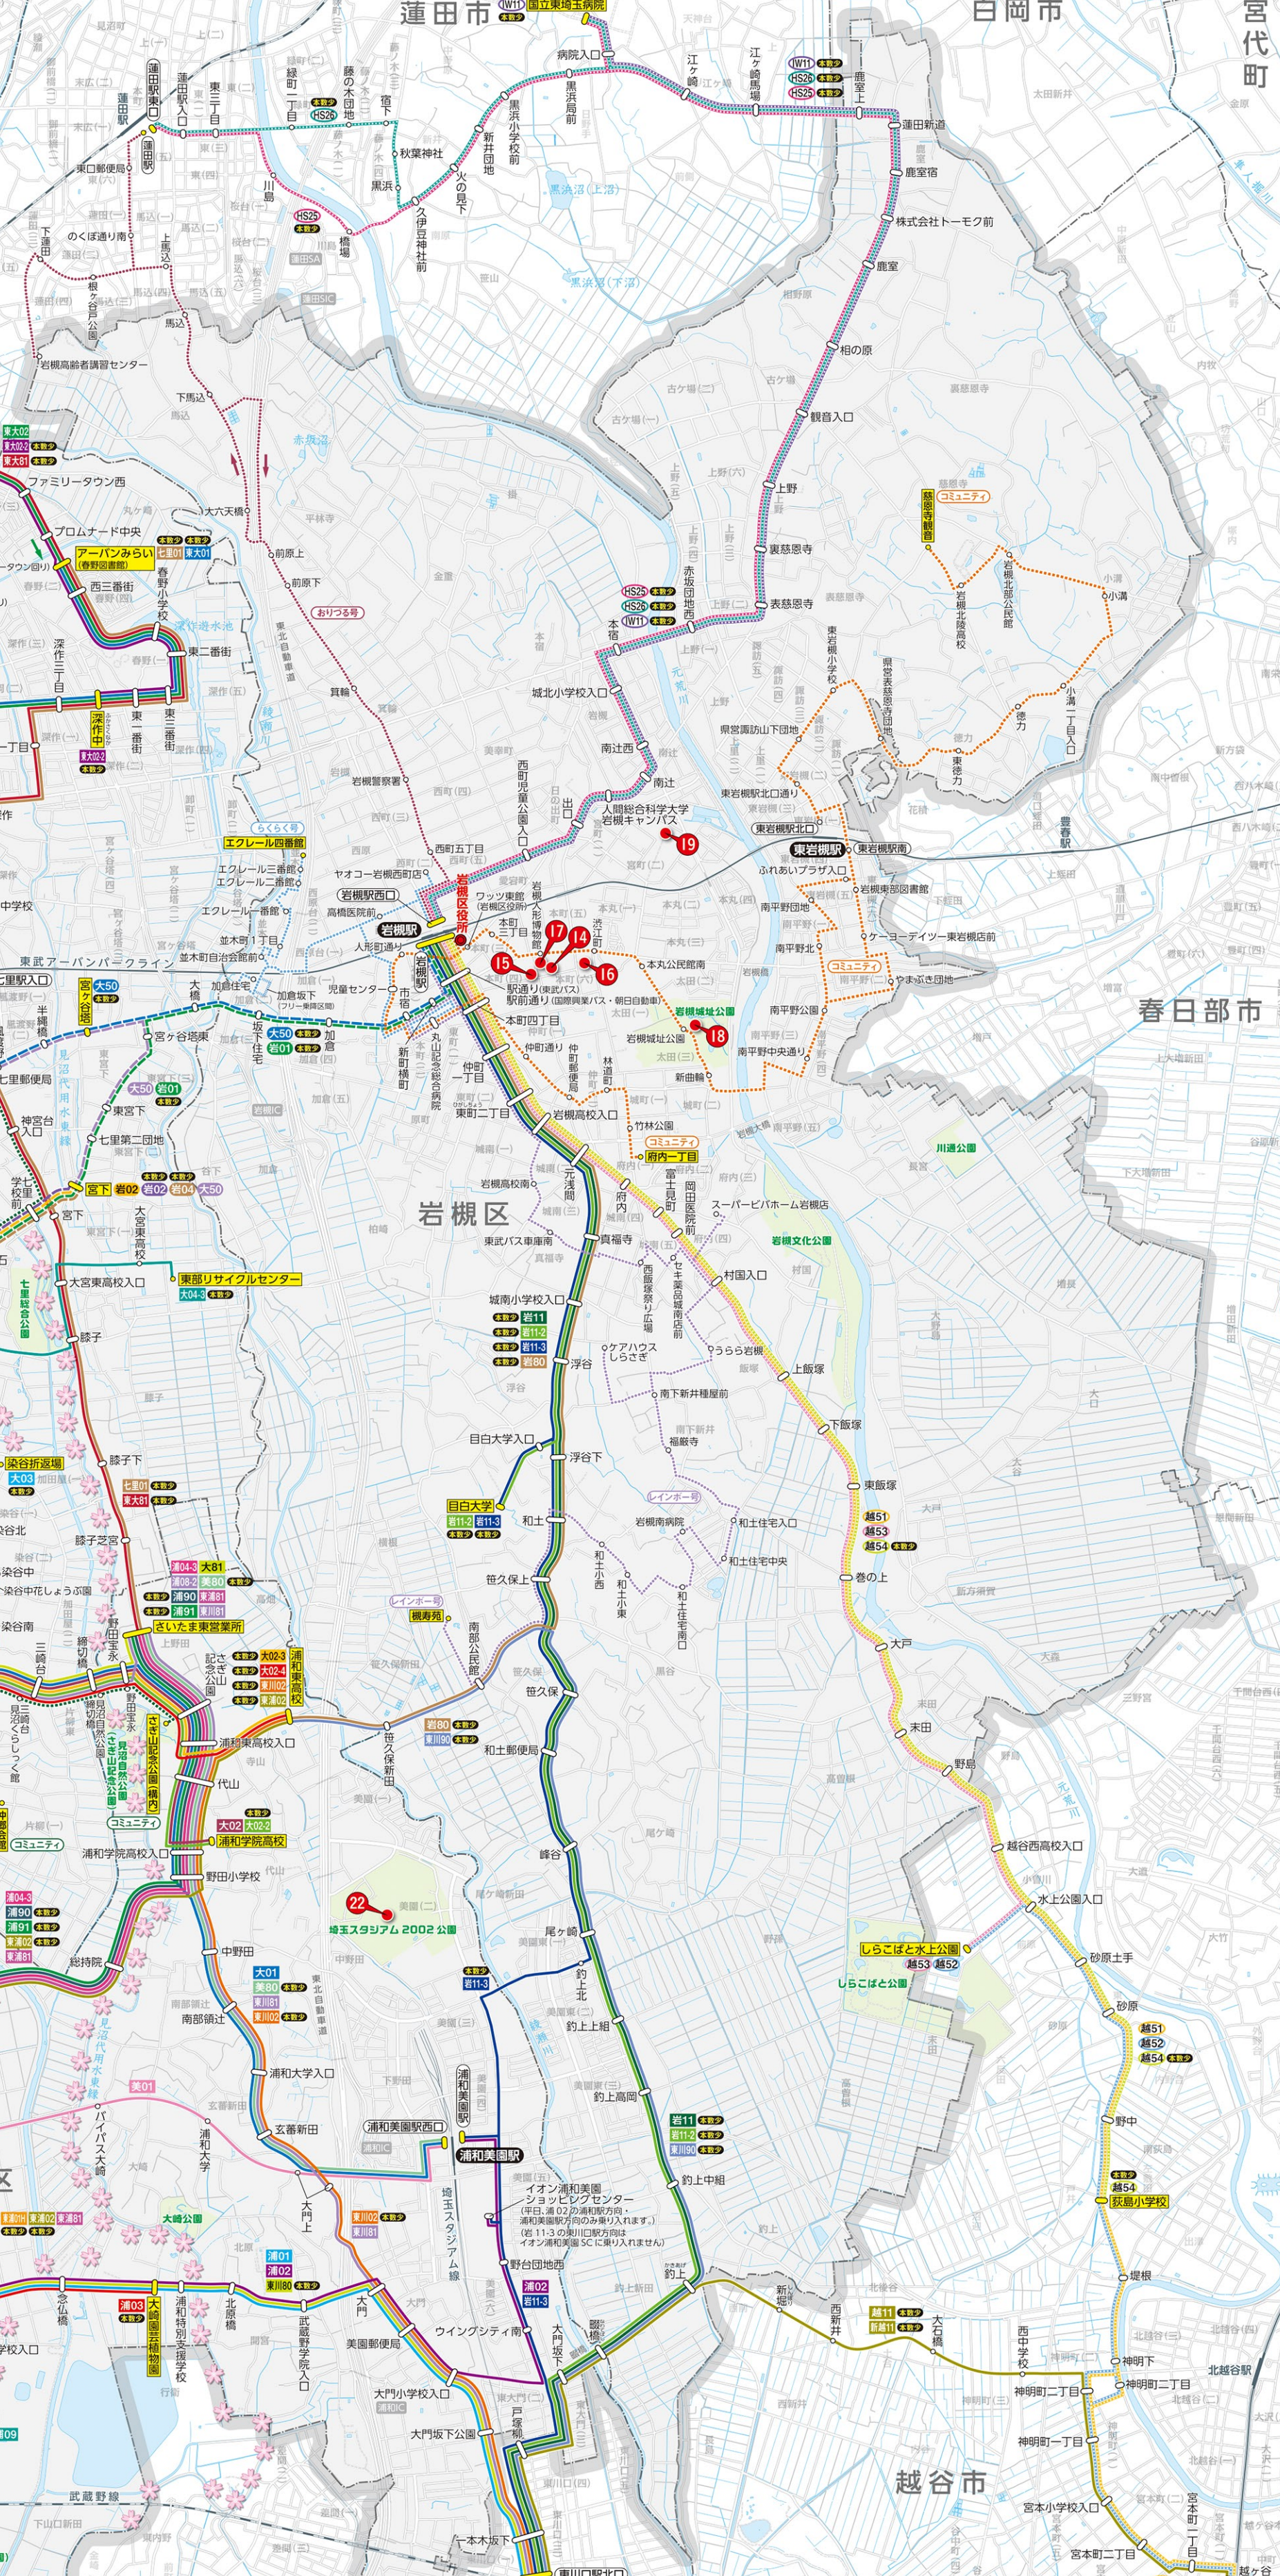

蓮田市 (W11) 国立東埼玉病院

白岡市

宮代町

春日部市

岩槻区

越谷市

This is a detailed bus route map of the Iwaki region in Fukushima Prefecture, Japan. The map covers a large area, including parts of 蓮田市 (Watanabe City), 白岡市 (Shirakawa City), 宮代町 (Miyadai Town), 春日部市 (Shirayama City), and 越谷市 (Shirayama City). The central focus is the 岩槻区 (Iwaki City) area. The map shows numerous bus routes, each represented by a different color. Major bus lines include the 東武東上線 (Toei Tojo Line) in red, blue, green, yellow, and purple. The map also shows various bus stops, landmarks, and geographical features like the Tone River (利根川). A legend in the bottom right corner provides information about the bus lines and routes.