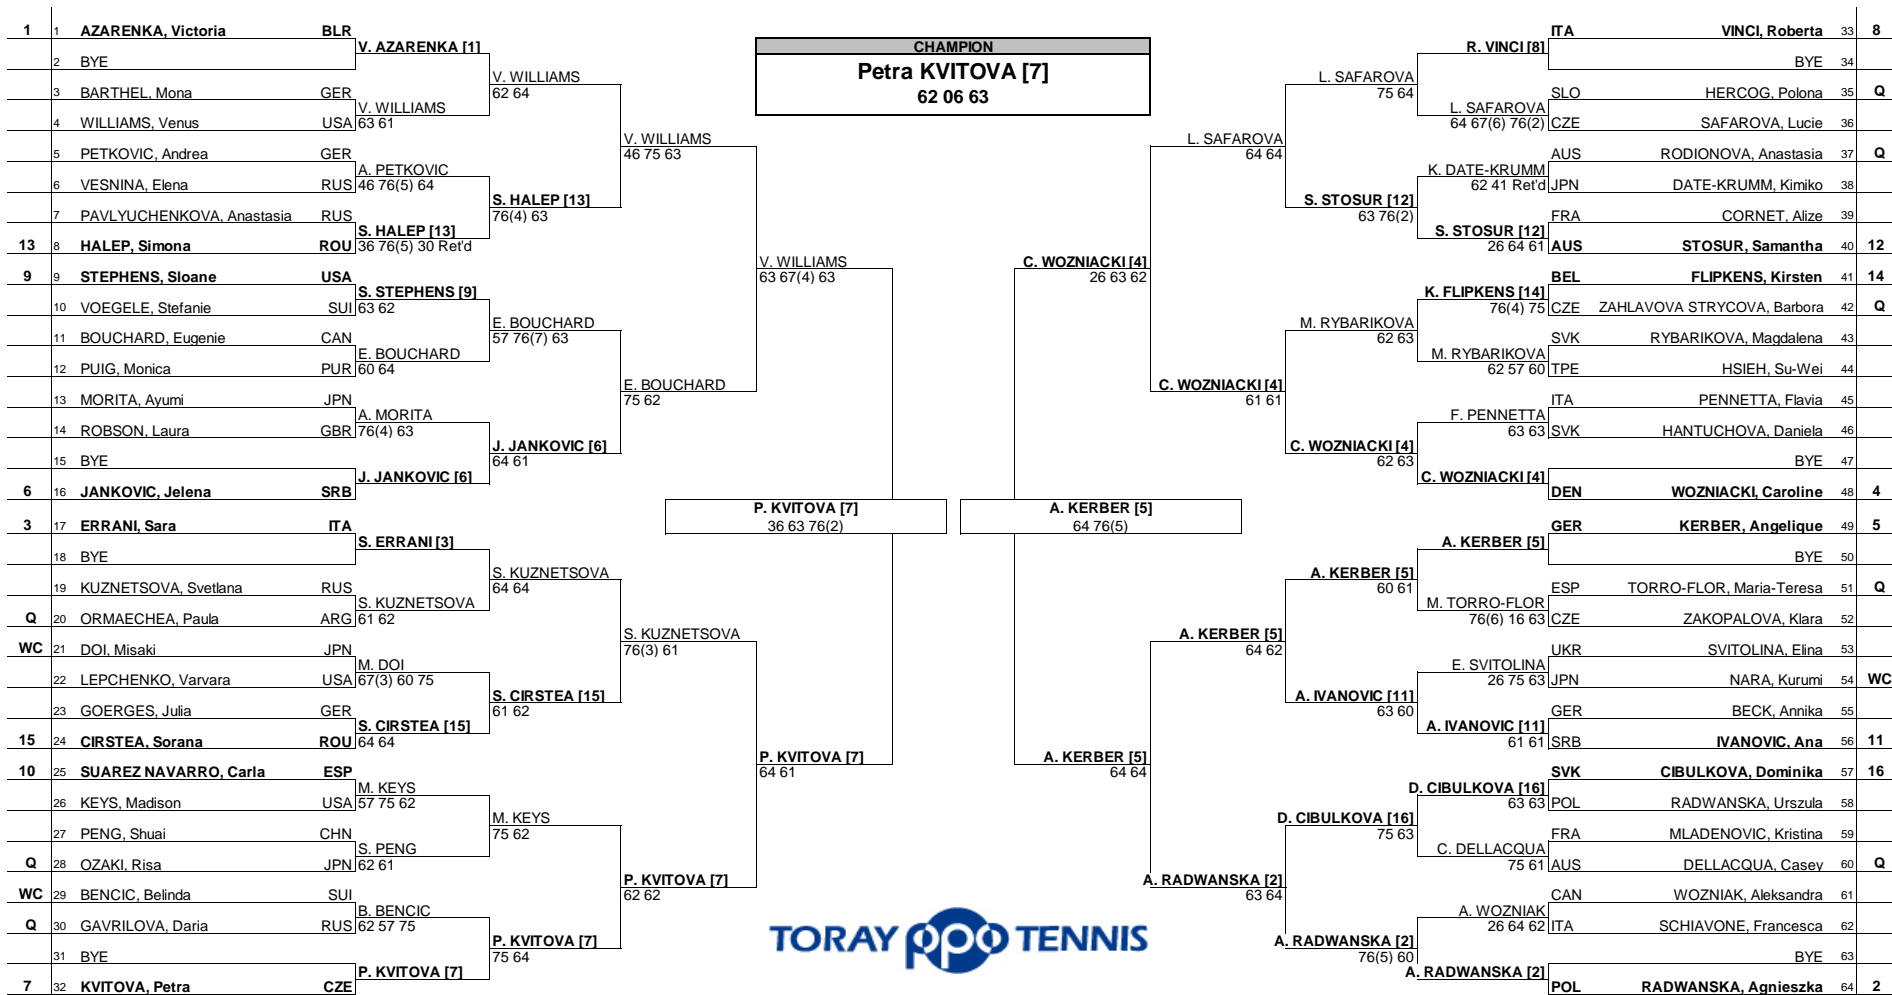

Toray Pan Pacific Open

MAIN DRAW SINGLES

Tokyo, JPN 22 - 28 September 2013

Hard, Deco Turf

WTA Premier 5 - \$2,369,000

Seeded Players		Seeded Players		Prize Money		Lucky Losers		Retirements/W.O.	
Rank	Player	Rank	Player	Rank	Pts.	Rank	Player	Rank	Player
1	AZARENKA, Victoria	2	STEPHENS, Sloane	13	Winner	\$426,000	300		
2	RADWANSKA, Agnieszka	4	SUAREZ NAVARRO, Carla	14	Finalists	\$213,000	620		A. Pavlyuchenkova - Viral illness A. Rodionova - Left abdominal inj.
3	ERRANI, Sara	6	IVANOVIC, Ana	16	Semi-Finalists	\$106,425	395		
4	WOZNIACKI, Caroline	8	STOSUR, Samantha	17	Quarter Finalists	\$49,050	225		
5	KERBER, Angelique	9	HALEP, Simona	18	3rd Round	\$24,300	125		
6	JANKOVIC, Jelena	10	FLIPKENS, Kirsten	20	2nd Round	\$12,480	70		
7	KVITOVA, Petra	11	CIRSTEA, Sorana	22	1st Round	\$6,415	1		
8	VINCI, Roberta	12	CIBULKOVA, Dominika	23					