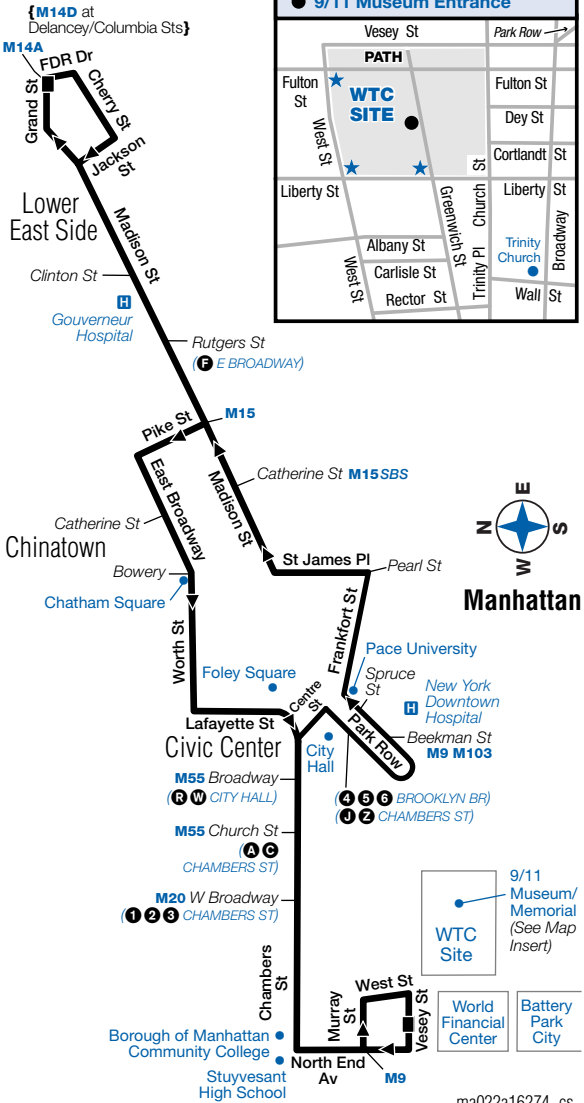

9/11 MUSEUM/MEMORIAL

★ Memorial Entrances

Liberty St and Greenwich St
 Liberty St and West St
 West St and Fulton St

● 9/11 Museum Entrance

ma022a16274_cs

M22 MAP LEGEND

Local/Limited/SBS Bus Transfers: shown in bold blue type.