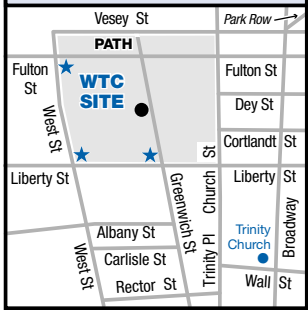

M22 Sunday Service

From Battery Park City to Lower East Side

Battery Pk City Vesey St/ North End Av	Civic Ctr City Hall Park Row	Chinatown Madison St/ St James Pl	Lower E Side Madison St/ Rutgers St	Lower E Side Grand St/ FDR Drive
7:00	7:08	7:13	7:16	7:19
7:30	7:38	7:43	7:46	7:49
8:00	8:08	8:13	8:16	8:19
8:30	8:38	8:43	8:46	8:49
9:00	9:08	9:13	9:16	9:19
9:30	9:38	9:43	9:46	9:49
9:50	9:58	10:03	10:06	10:09
10:10	10:18	10:23	10:26	10:29
10:30	10:39	10:45	10:49	10:53
10:50	10:59	11:05	11:09	11:13
11:10	11:19	11:25	11:29	11:33
11:30	11:39	11:45	11:49	11:53
11:50	11:59	12:05	12:09	12:13
12:10	12:19	12:25	12:29	12:33
12:30	12:39	12:45	12:49	12:53
12:50	12:59	1:05	1:09	1:13
1:10	1:19	1:25	1:29	1:33
1:30	1:40	1:46	1:50	1:55
1:50	2:00	2:06	2:10	2:15
2:10	2:20	2:26	2:30	2:35
2:30	2:41	2:47	2:52	2:57
2:50	3:01	3:07	3:12	3:17
3:10	3:21	3:27	3:32	3:37
3:30	3:41	3:47	3:52	3:57
3:50	4:01	4:08	4:12	4:17
4:10	4:23	4:30	4:34	4:39
4:30	4:43	4:50	4:54	4:59
4:50	5:03	5:09	5:13	5:18
5:10	5:22	5:28	5:32	5:37
5:30	5:42	5:48	5:52	5:57
5:50	6:02	6:08	6:12	6:17
6:10	6:22	6:28	6:32	6:37
6:30	6:42	6:48	6:52	6:57
7:00	7:12	7:18	7:22	7:27
7:30	7:42	7:48	7:52	7:57
8:00	8:12	8:18	8:22	8:27
8:30	8:39	8:44	8:48	8:51
9:00	9:09	9:14	9:18	9:21
9:30	9:39	9:44	9:48	9:51
10:00	10:09	10:14	10:18	10:21

9/11 MUSEUM/MEMORIAL

★ Memorial Entrances

Liberty St and Greenwich St
 Liberty St and West St
 West St and Fulton St

● 9/11 Museum Entrance

ma022a16274_cs

M22 MAP LEGEND

Local/Limited/SBS Bus Transfers: shown in bold blue type.