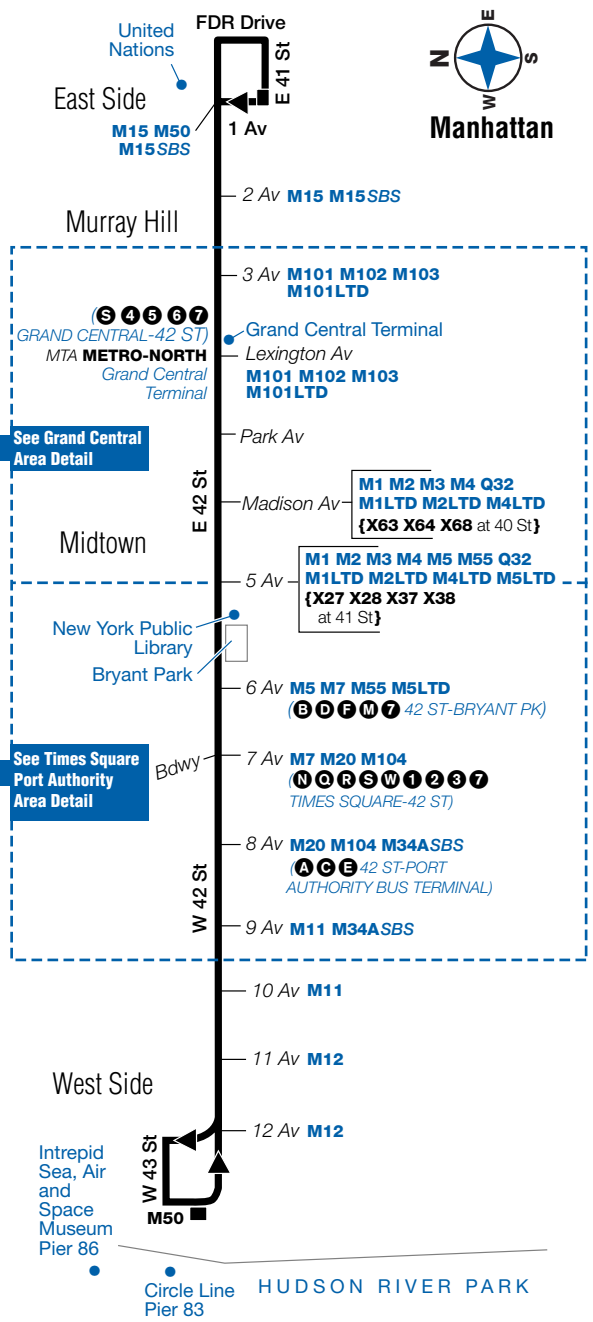

For Accessible subway stations, travel directions and other information:
Call 511 or visit www.mta.info