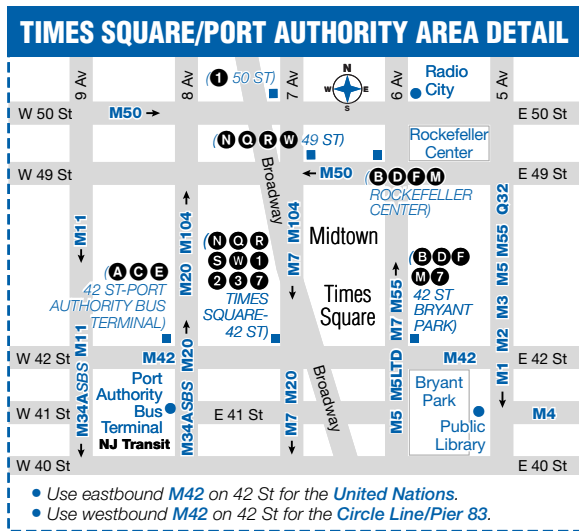

ad_tsqpa_18113

ma042a18141_cs

M42 MAP LEGEND

Local/Limited/SBS Bus Transfers: shown in bold blue type.
Express Bus Transfers: shown in bold black type.

■ Terminal   ④ STATION NAME
Connecting Subway Line

MTA **Metro-North**
Station Name

● Point of Interest