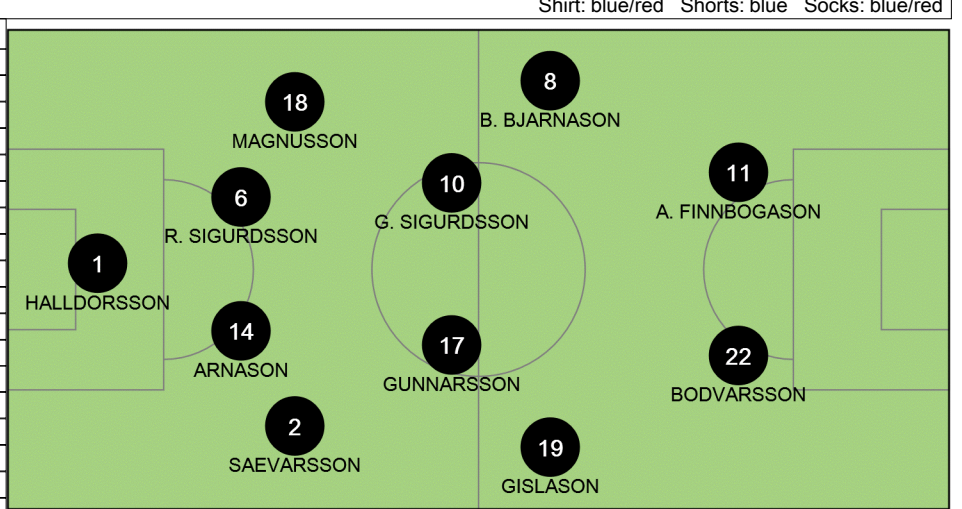

Matches played

16 Jun	CRO - NGA	2:0 (1:0)

Group D	MP	W	D	L	GF	GA	GD	FPP	Pts
Croatia	2	2	0	0	5	0	+5	-6	6
Iceland	1	0	1	0	1	1	0	0	1
Argentina	2	0	1	1	1	4	-3	-3	1
Nigeria	1	0	0	1	0	2	-2	-1	0

Iceland (ISL) Shirt: blue/red Shorts: blue Socks: blue/red

#	Name	Pos
1	Hannes HALLDORSSON	GK
2	Birkir SAEVARSSON	DF
6	Ragnar SIGURDSSON	DF
8	Birkir BJARNASON	MF
10	Gylfi SIGURDSSON	MF
11	Alfred FINNBOGASON	FW
14	Kari ARNASON	DF
17	Aron GUNNARSSON (C)	MF
18	Hordur MAGNUSSON	DF
19	Rurik GISLASON	MF
22	Jon BODVARSSON	FW
Substitutes		
3	Samuel FRIDJONSSON	MF
4	Albert GUDMUNDSSON	MF
5	Sverrir INGASON	DF
7	Johann GUDMUNDSSON	MF
9	Bjorn SIGURDARSON	FW
12	Frederik SCHRAM	GK
13	Runar RUNARSSON	GK
15	Holmar EYJOLFSSON	DF
16	Olafur SKULASON	MF
20	Emil HALLFREDSSON	MF
21	Arnor TRAUSTASON	MF
23	Ari SKULASON	DF
Coach Heimir HALLGRIMSSON (ISL)		

Matches played

16 Jun	ARG - ISL	1:1 (1:1)

Group D	MP	W	D	L	GF	GA	GD	FPP	Pts
Croatia	2	2	0	0	5	0	+5	-6	6
Iceland	1	0	1	0	1	1	0	0	1
Argentina	2	0	1	1	1	4	-3	-3	1
Nigeria	1	0	0	1	0	2	-2	-1	0

GK: Goalkeeper   A: Absent   W: Win   GD: Goal difference   VAR: Video Assistant Referee
DF: Defender   N: Not eligible to play   D: Drawn   Pts: Points   AVAR 1: Assistant VAR
MF: Midfielder   I: Injured   L: Lost   AVAR 2: Offside VAR
FW: Forward   X: Misses next match if booked   GF: Goals for   AVAR 3: Support VAR
C: Captain   MP: Matches played   GA: Goals against