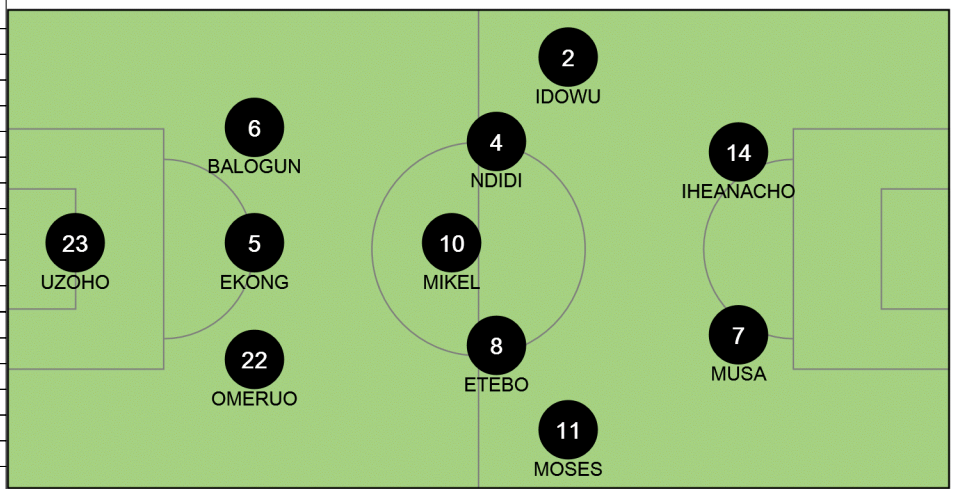

2018 FIFA World Cup Russia™
Tactical Line-up

Group D

Nigeria - Iceland

24 22 JUN 2018 18:00 Volgograd / Volgograd Arena / RUS

Referee: Matt CONGER (NZL)
Assistant referee 1: Simon LOUNT (NZL)
Assistant referee 2: Tevita MAKASINI (TGA)
General coordinator: Khaled NASSAR (EGY)

Reserve assistant referee: Hiroshi YAMAUCHI (JPN)
4th official: Ricardo MONTERO (CRC)
Match commissioner: Manolo ZUBIRIA (USA)

VAR: Massimiliano IRRATI (ITA)
AVAR 1: Pawel GIL (POL)
AVAR 2: Elenito DI LIBERATORE (ITA)
AVAR 3: Gianluca ROCCHI (ITA)

Nigeria (NGA) Shirt: light green/white Shorts: white Socks: light green

#	Name	Pos
23	Francis UZOHO	GK
2	Bryan IDOWU	DF
4	Wilfred NDIDI	MF
5	William EKONG X	DF
6	Leon BALOGUN	DF
7	Ahmed MUSA	FW
8	Oghenekaro ETEBO	MF
10	John Obi MIKEL (C)	MF
11	Victor MOSES	FW
14	Kelechi IHEANACHO	FW
22	Kenneth OMERUO	DF
Substitutes		
1	Ikechukwu EZENWA	GK
3	Elderson ECHIEJILE	DF
9	Odion IGHALO	FW
12	Abdullahi SHEHU	DF
13	Simeon NWANKWO	FW
15	Joel OBI	MF
16	Daniel AKPEYI	GK
17	Ogenyi ONAZI	MF
18	Alex IWObI	FW
19	John OGU	MF
20	Chidozie AWAZIEM	DF
21	Tyronne EBUEHI	DF
Coach Gernot ROHR (GER)