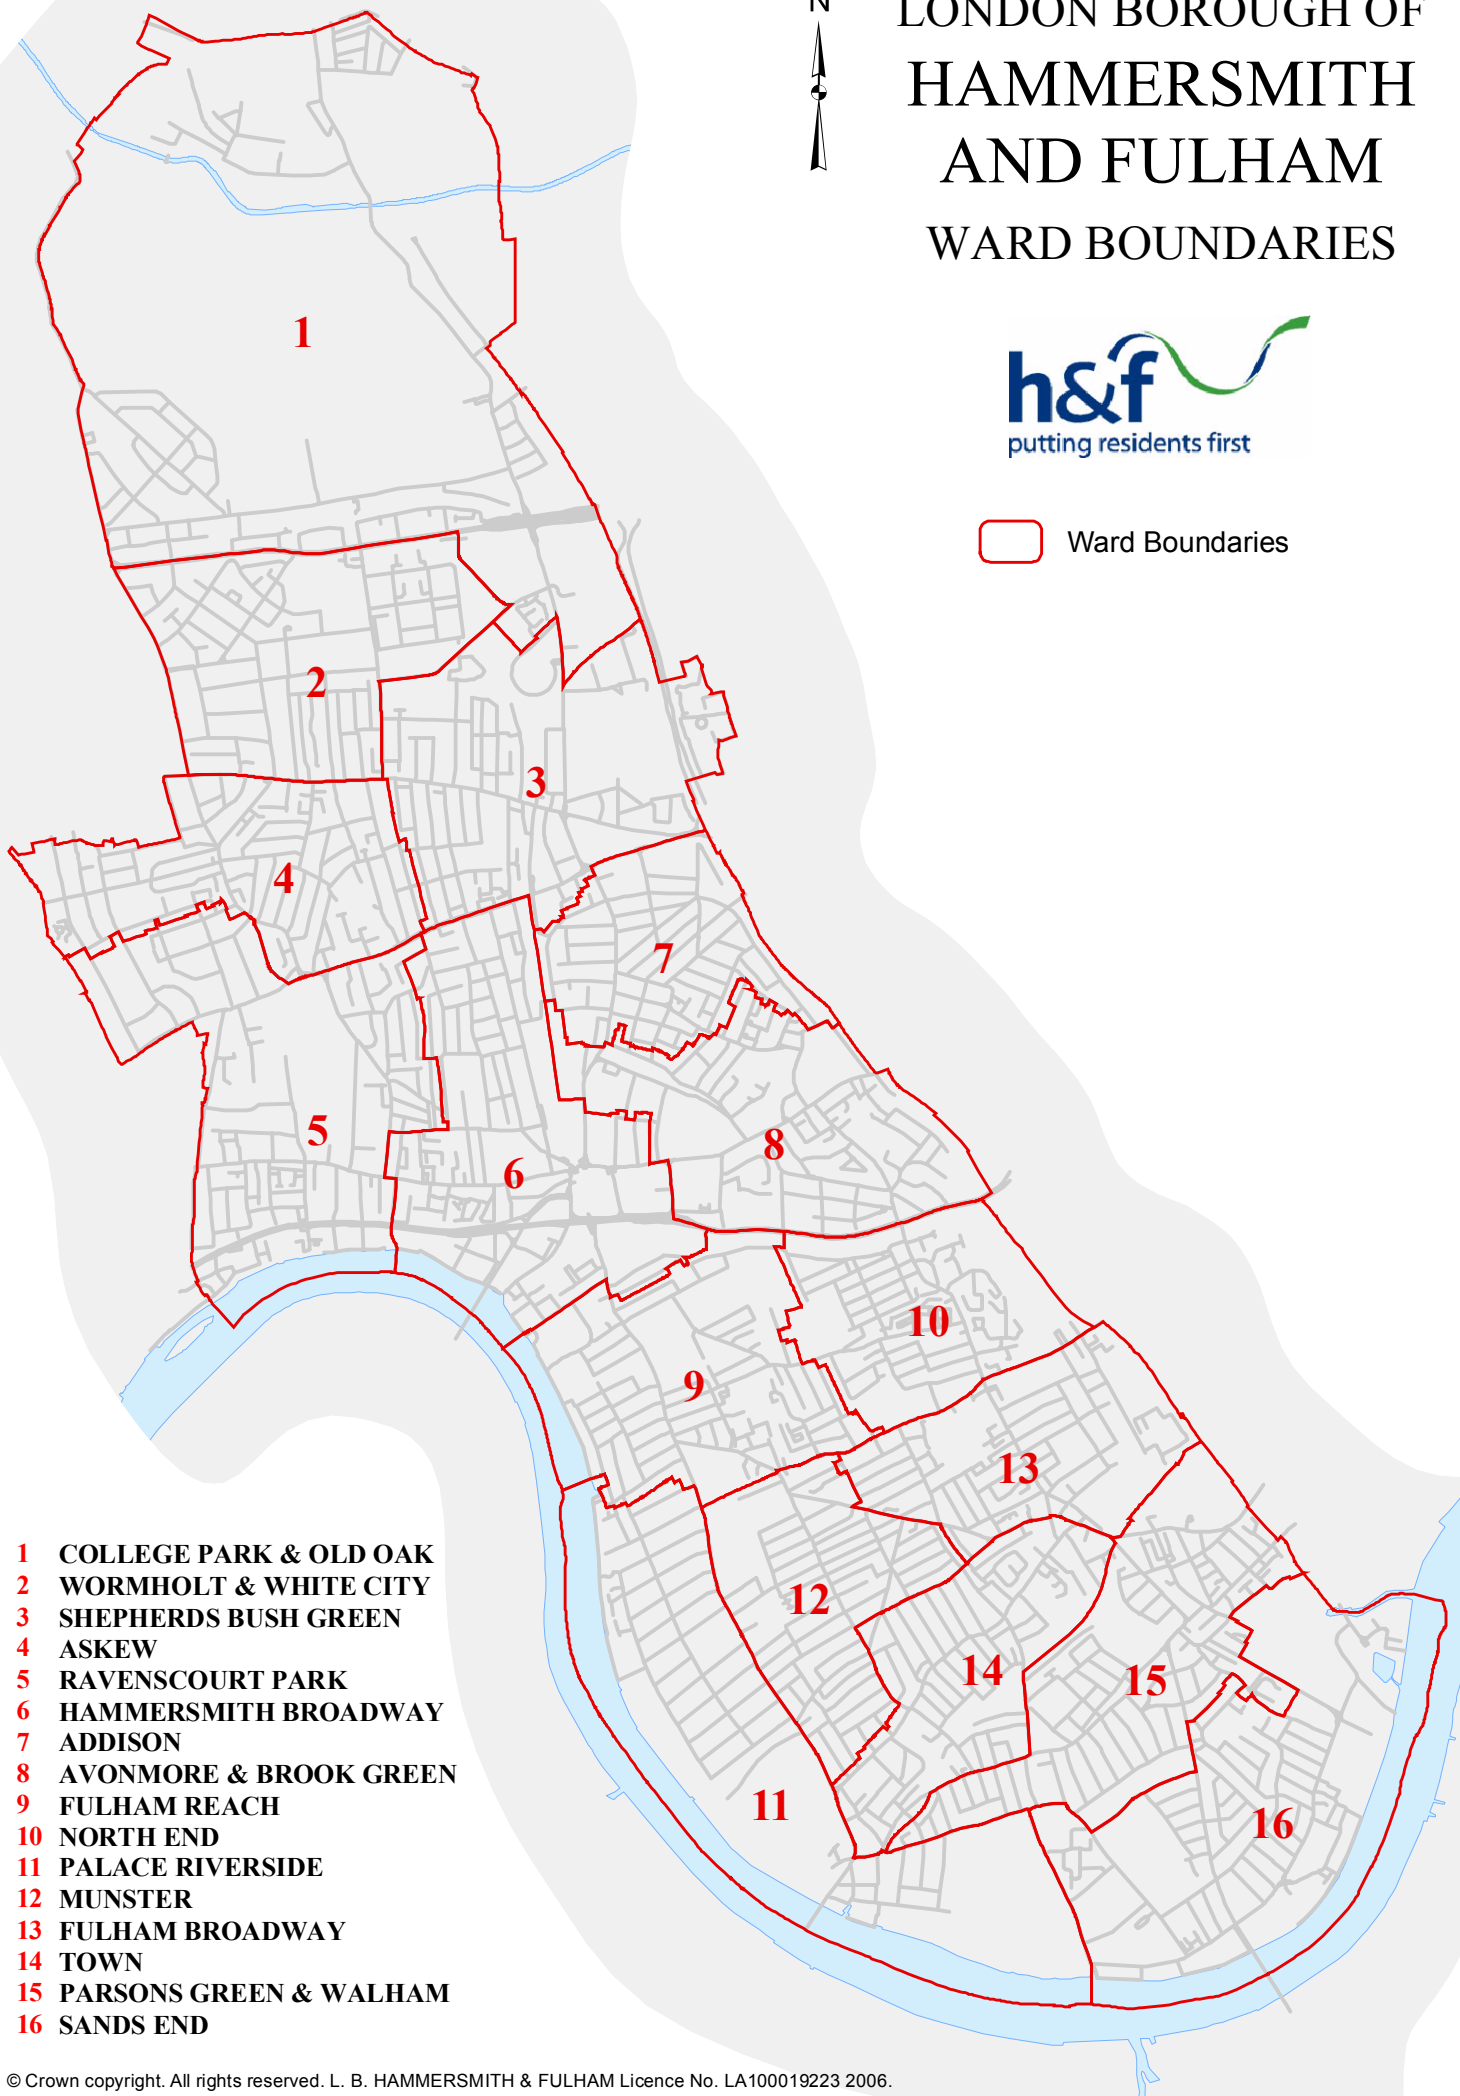

LONDON BOROUGH OF HAMMERSMITH AND FULHAM WARD BOUNDARIES

 Ward Boundaries

- 1 COLLEGE PARK & OLD OAK**
- 2 WORMHOLT & WHITE CITY**
- 3 SHEPHERDS BUSH GREEN**
- 4 ASKEW**
- 5 RAVENSCOURT PARK**
- 6 HAMMERSMITH BROADWAY**
- 7 ADDISON**
- 8 AVONMORE & BROOK GREEN**
- 9 FULHAM REACH**
- 10 NORTH END**
- 11 PALACE RIVERSIDE**
- 12 MUNSTER**
- 13 FULHAM BROADWAY**
- 14 TOWN**
- 15 PARSONS GREEN & WALHAM**
- 16 SANDS END**