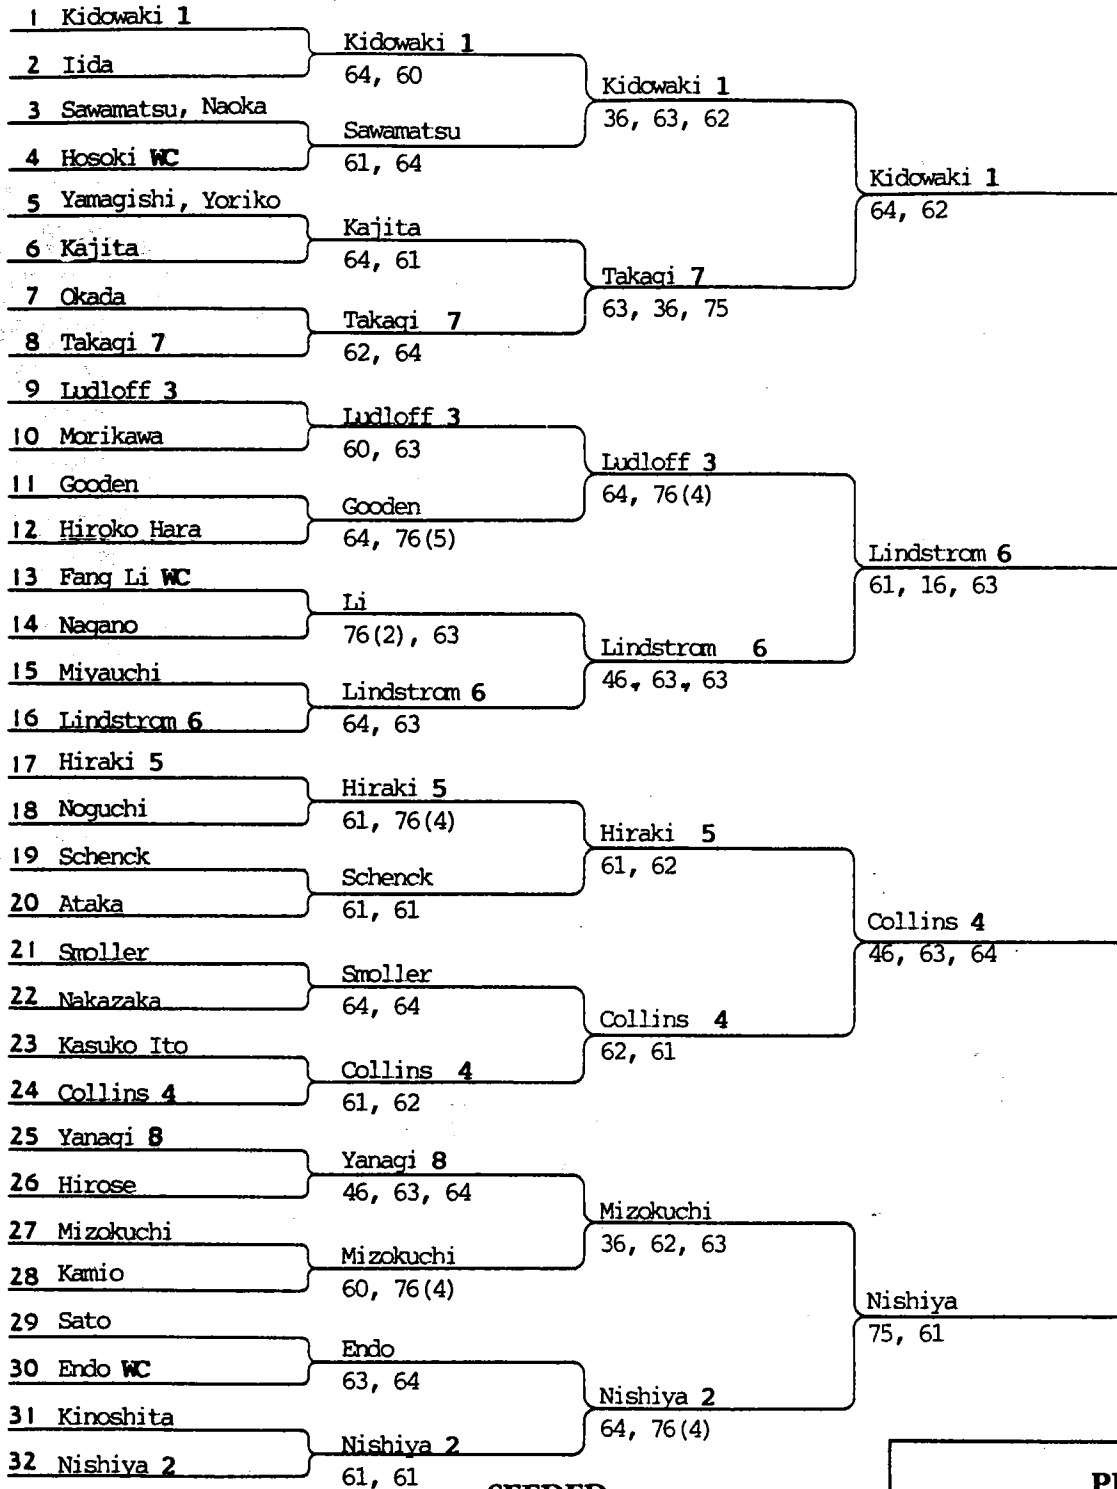

SEEDED PLAYERS

1. 1 Kidowaki
2. 2 Nishiya
3. 3 Ludloff
4. 4 Collins
5. 5 Hiraki
6. 6 Lindstrom
7. 7 Takagi
8. 8 Yanagi

Tournament Toray Pan Pacific Open
Venue Waseda University Memorial Hall
City Tokyo, Japan
Main Draw Date January 29-February 4, 1990
Qualifying Date January 27-28, 1990
Prize Money $350,000
Draw 2R/32/16D
Surface Toray Spock/Indoors

	PRIZE MONEY	Kraft General Foods Points
WINNER	_____	_____
RUNNER-UP	_____	_____
3rd-4th	_____	_____
5th-8th	$1,250	-
9th-16th	900	-
17th-32nd	600	-