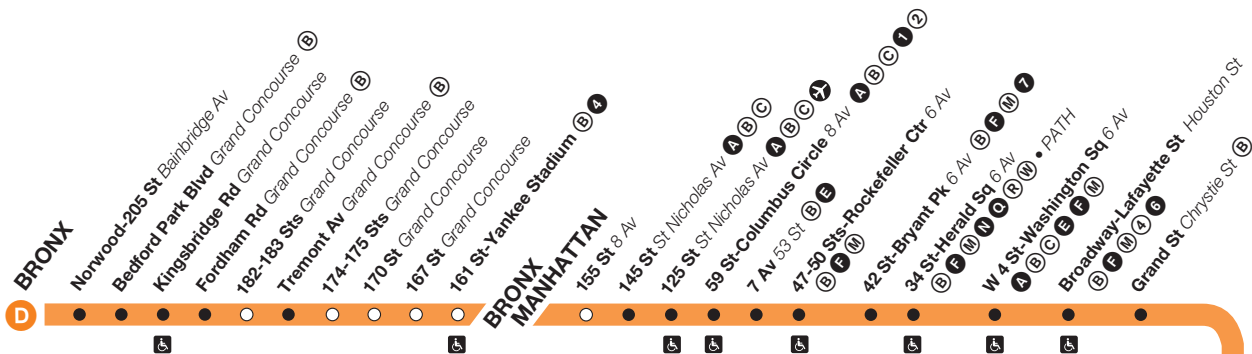

D 6 Av Express