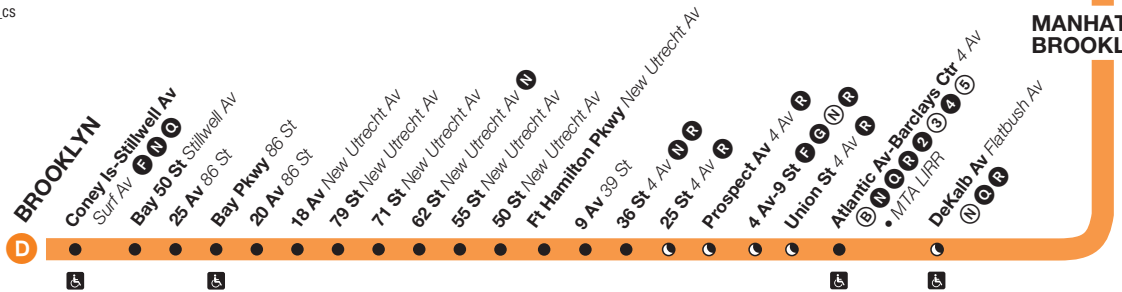

Station Service

- **FULL-TIME**
  Train always operates and always stops here.
- **PART-TIME**
  Train does not always operate or sometimes skips this station.
- **LATE-NIGHT SERVICE**
  Train stops at this station late-night hours only (approx. 10 PM – 6 AM).
- **ACCESSIBLE STATION**

Transfers

- **A** Full-time
- **A** Part-time
- **✈** Transportation to airport available.

tr00da17178_cs