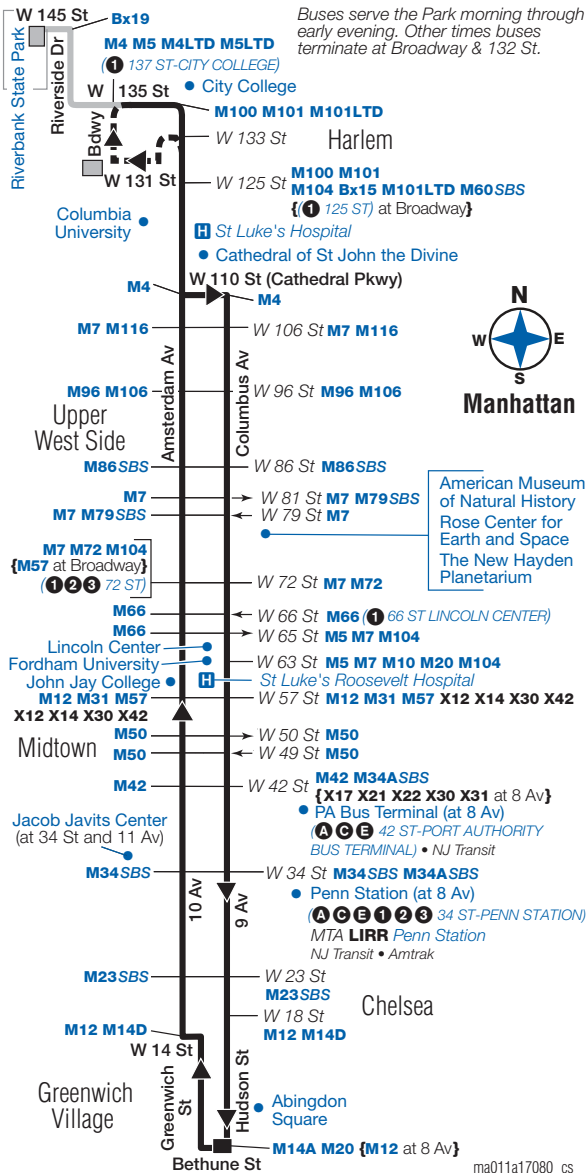

M11 MAP LEGEND

Local/Limited/SBS Bus Transfers: shown in bold blue type.

Express Bus Transfers: shown in bold black type.

- Terminal
- Part Time Terminal
- Park Service
- Part-time Service
- (1 STATION NAME) Subway Connection
- MTA LIRR Railroad Station
- Point of Interest

For Accessible subway stations, travel directions and other information:

Call 511 or visit www.mta.info