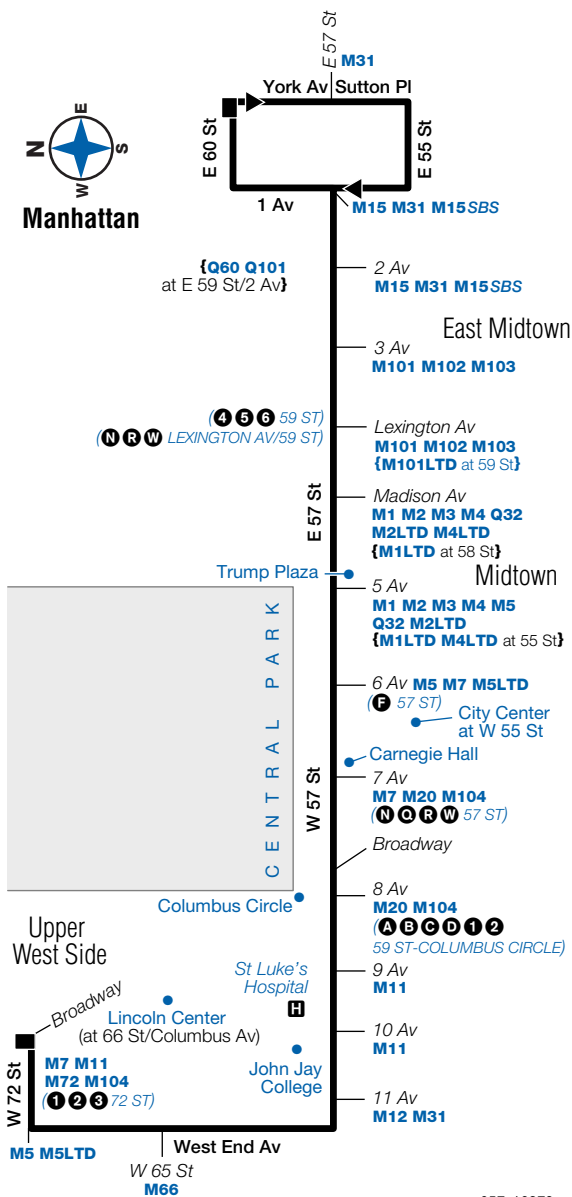

Manhattan

ma057a16273_cs

M57 MAP LEGEND

Local/Limited/SBS Bus Transfers: shown in bold blue type.

■ Terminal

● Point of Interest

(5 STATION NAME)
Subway Connection

For Accessible subway stations, travel directions and other information:

Call 511 or visit www.mta.info