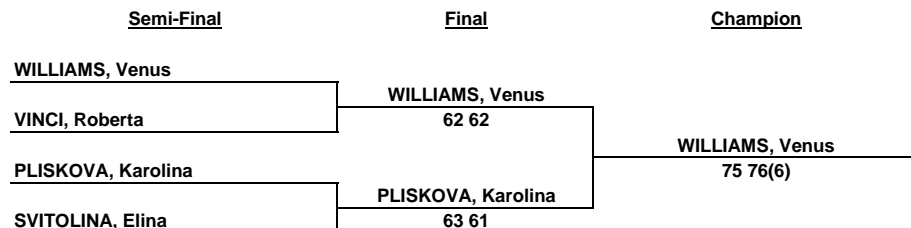

PLAYERS	Points Won	Total Prize Money Won
JANKOVIC, Jelena [SRB]	700	$635,000
ERRANI, Sara [ITA]	440	$335,000
KEYS, Madison [USA]	240	$200,000
KUZNETSOVA, Svetlana [RUS]	240	$127,500
PETKOVIC, Andrea [GER]	120	$112,500
PLISKOVA, Karolina [CZE]	120	$112,500
SCHMIEDLOVA, Anna Karolina [SVK]	120	$112,500
SUÁREZ NAVARRO, Carla [ESP]	120	$112,500
SVITOLINA, Elina [UKR]	120	$97,500
VINCI, Roberta [ITA]	80	$40,000
WILLIAMS, Venus [USA]	80	$40,000
WOZNIACKI, Caroline [DEN]	80	$40,000
ZHENG, Saisai [CHN]	40	$25,000