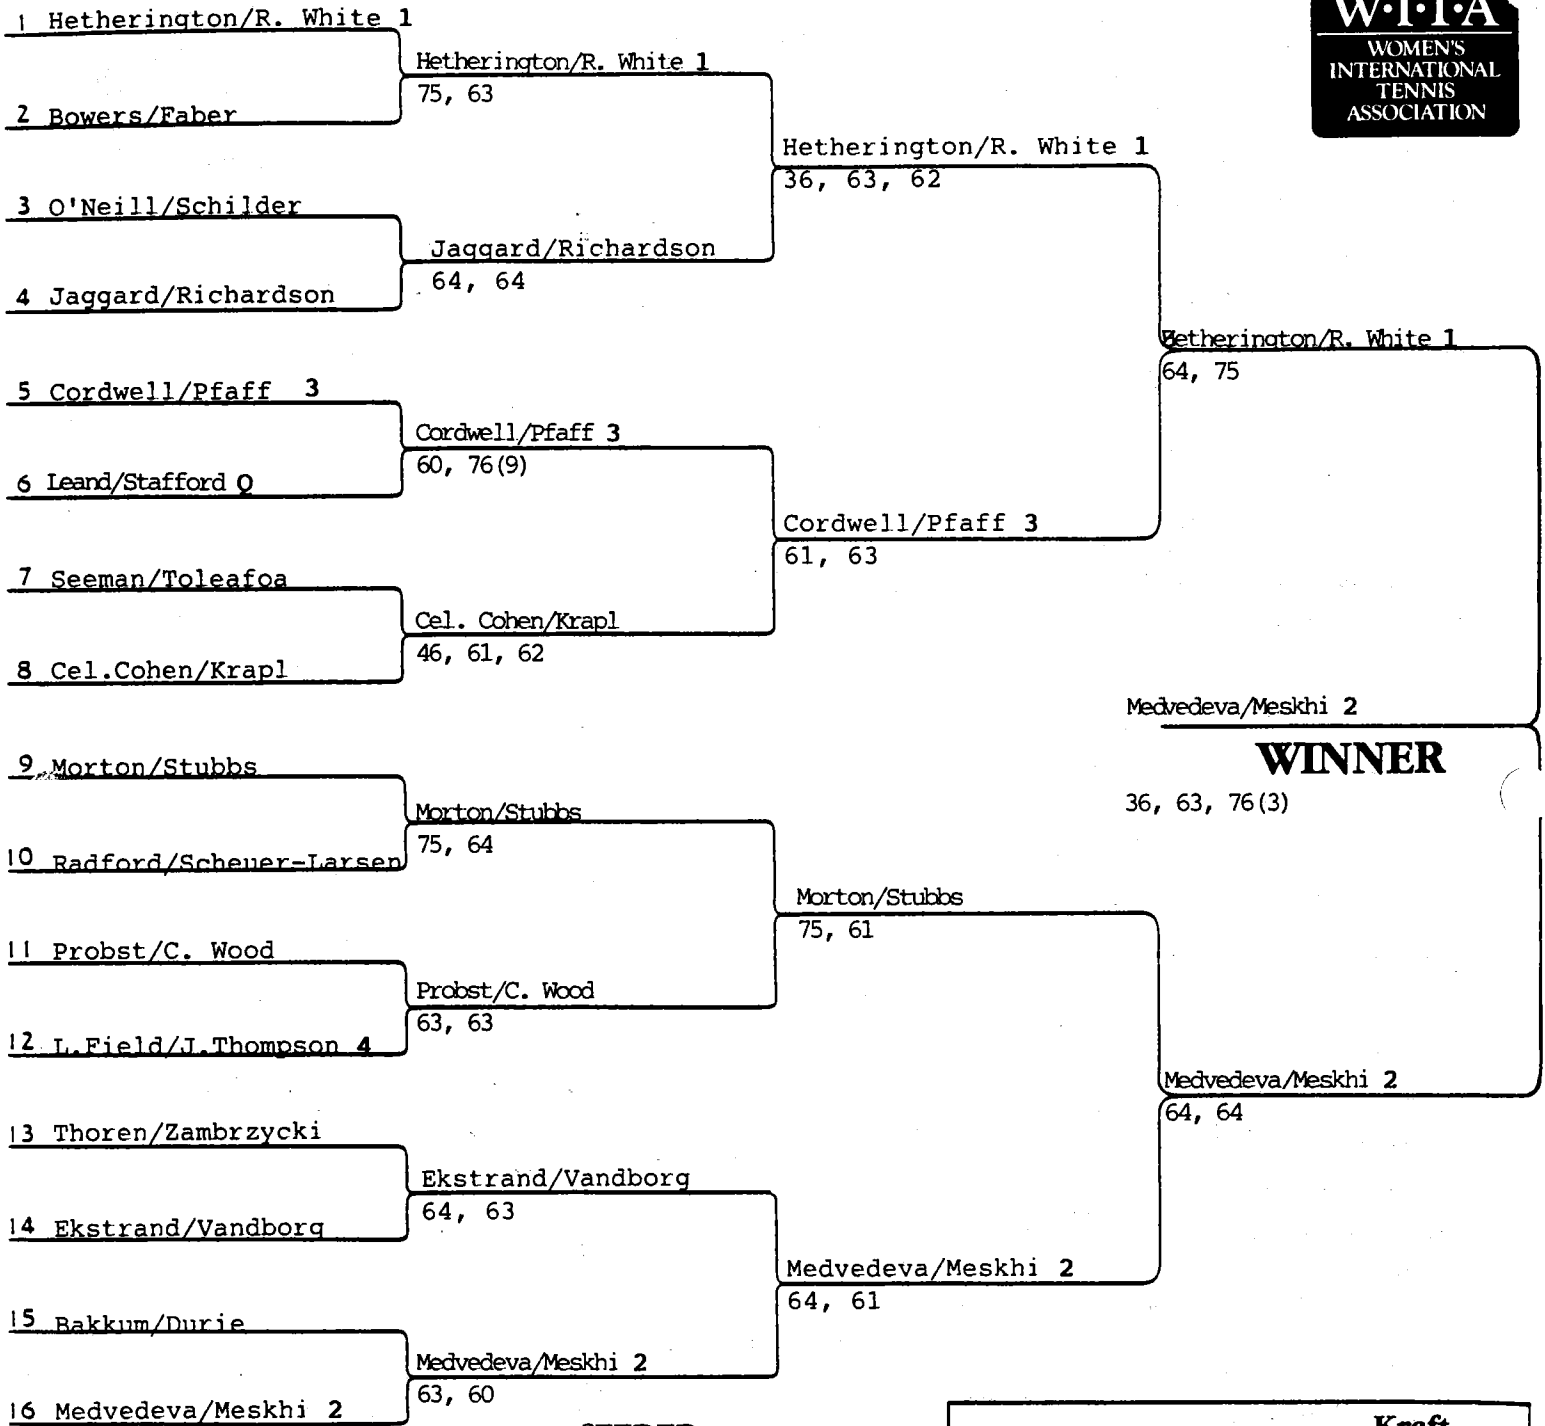

KRAFT GENERAL FOODS

W O R L D T O U R

Tournament Nutri-Metics
City ASB Tennis Centre Auckland, New Zealand
Main Draw Date January 29-February 4, 1990
Qualifying Date January 27-29, 1990
Prize Money $75,000
Draw 32M/32Q/16D
Surface Hardcourt/Outdoors

SEEDED PLAYERS

1. 1 Hetherington/R. White
2. 2 Medvedeva/Meskhi
3. 3 Cordwell/Pfaff
4. 4 L. Field/J. Thompson

	PRIZE MONEY	Kraft General Foods Points
WINNER	$4,500	110
RUNNER-UP	3,000	95
3rd-4th	1,500	50
5th-8th	750	25
9th-16th	375	10