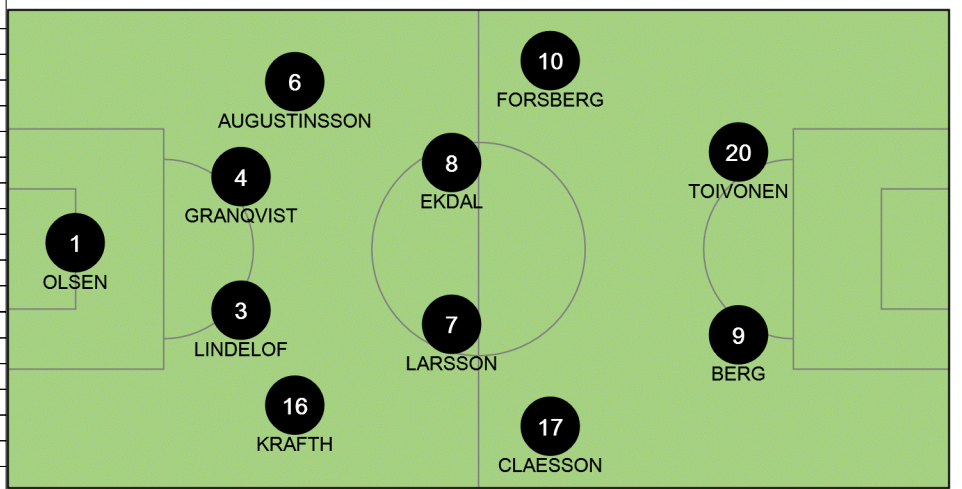

2018 FIFA World Cup Russia™
Tactical Line-up

Quarter-final

Sweden - England

60 07 JUL 2018 18:00 Samara / Samara Arena / RUS

Referee: Bjorn KUIPERS (NED)
Assistant referee 1: Sander VAN ROEKEL (NED)
Assistant referee 2: Erwin ZEINSTRAS (NED)
General coordinator: Russell PAUL (RSA)

Reserve assistant referee: Pau CEBRIAN (ESP)
4th official: Antonio MATEU (ESP)
Match commissioner: Alim ARIFOV (UZB)

VAR: Danny MAKKELIE (NED)
AVAR 1: Bastian DANKERT (GER)
AVAR 2: Carlos ASTROZA (CHI)
AVAR 3: Felix ZWAYER (GER)

Sweden (SWE) Shirt: yellow/navy blue Shorts: navy blue/yellow Socks: yellow/navy blue

#	Name	Pos
1	Robin OLSEN	GK
3	Victor LINDELOF	DF
4	Andreas GRANQVIST (C)	DF
6	Ludwig AUGUSTINSSON	DF
7	Sebastian LARSSON	MF
8	Albin EKDAL X	MF
9	Marcus BERG	FW
10	Emil FORSBERG	MF
16	Emil KRAFTH	DF
17	Viktor CLAESSEON X	MF
20	Ola TOIVONEN	FW
Substitutes		
5	Martin OLSSON	DF
11	John GUIDETTI	FW
12	Karl-Johan JOHNSSON	GK
13	Gustav SVENSSON	MF
14	Filip HELANDER	DF
15	Oscar HILJEMARK	MF
18	Pontus JANSSON	DF
19	Marcus ROHDEN	MF
21	Jimmy DURMAZ	MF
22	Isaac Kiese THELIN	FW
23	Kristoffer NORDFELDT	GK
2	Mikael LUSTIG N	DF
Coach Janne ANDERSSON (SWE)