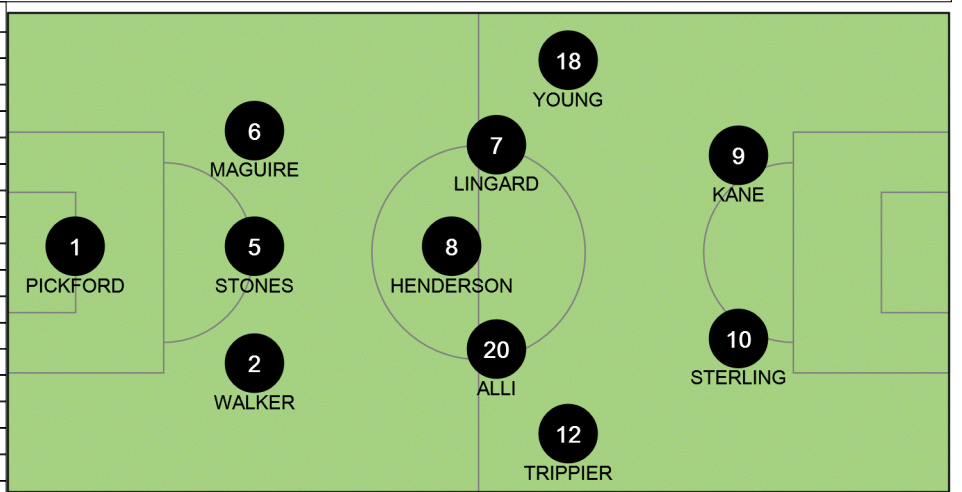

Matches played

18 Jun	SWE - KOR	1 : 0 (0 : 0)
23 Jun	GER - SWE	2 : 1 (0 : 1)
27 Jun	MEX - SWE	0 : 3 (0 : 0)
03 Jul	SWE - SUI	1 : 0 (0 : 0)

England (ENG) Shirt: red Shorts: red Socks: red

#	Name	Pos
1	Jordan PICKFORD	GK
2	Kyle WALKER X	DF
5	John STONES	DF
6	Harry MAGUIRE	DF
7	Jesse LINGARD X	MF
8	Jordan HENDERSON X	MF
9	Harry KANE (C)	FW
10	Raheem STERLING	FW
12	Kieran TRIPPIER	DF
18	Ashley YOUNG	DF
20	Dele ALLI	MF
Substitutes		
3	Danny ROSE	DF
4	Eric DIER	MF
11	Jamie VARDY	FW
13	Jack BUTLAND	GK
14	Danny WELBECK	FW
15	Gary CAHILL	DF
16	Phil JONES	DF
17	Fabian DELPH	DF
19	Marcus RASHFORD	FW
21	Ruben LOFTUS-CHEEK X	MF
22	Trent ALEXANDER-ARNOLD	DF
23	Nick POPE	GK
Coach Gareth SOUTHGATE (ENG)