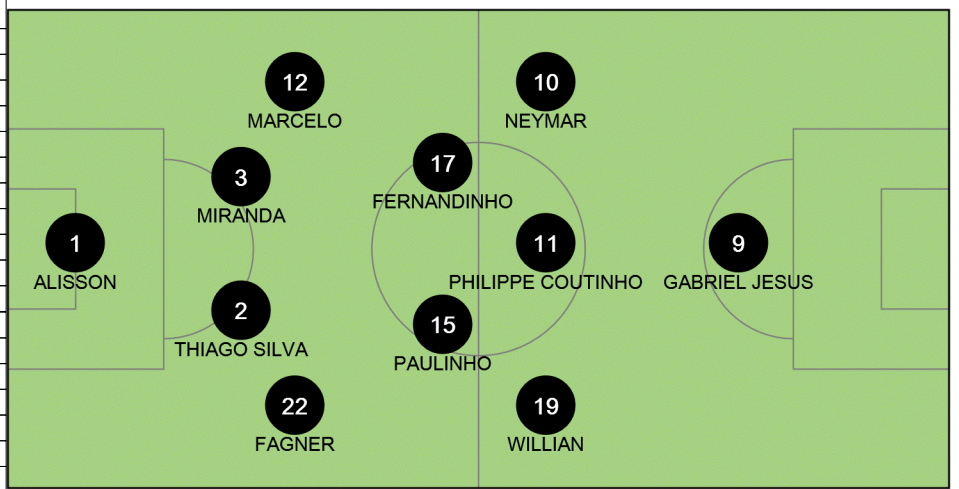

2018 FIFA World Cup Russia™
Tactical Line-up

Quarter-final

Brazil - Belgium

58 06 JUL 2018 21:00 Kazan / Kazan Arena / RUS

Referee: Milorad MAZIC (SRB)
Assistant referee 1: Milovan RISTIC (SRB)
Assistant referee 2: Dalibor DJURDJEVIC (SRB)
General coordinator: Anthony BAFFOE (GHA)

Brazil (BRA)

Shirt: yellow Shorts: blue Socks: white/yellow

#	Name	Pos
1	ALISSON	GK
2	THIAGO SILVA	DF
3	MIRANDA (C)	DF
9	GABRIEL JESUS	FW
10	NEYMAR X	FW
11	PHILIPPE COUTINHO X	MF
12	MARCELO	DF
15	PAULINHO	MF
17	FERNANDINHO	MF
19	WILLIAN	MF
22	FAGNER	DF
Substitutes		
4	PEDRO GEROMEL	DF
6	FILIFE LUIS X	DF
7	DOUGLAS COSTA	FW
8	RENATO AUGUSTO	MF
13	MARQUINHOS	DF
16	CASSIO	GK
18	FRED	MF
20	ROBERTO FIRMINO	FW
21	TAISON	FW
23	EDERSON	GK
5	CASEMIRO N	MF
14	DANILO A	DF
Coach TITE (BRA)		