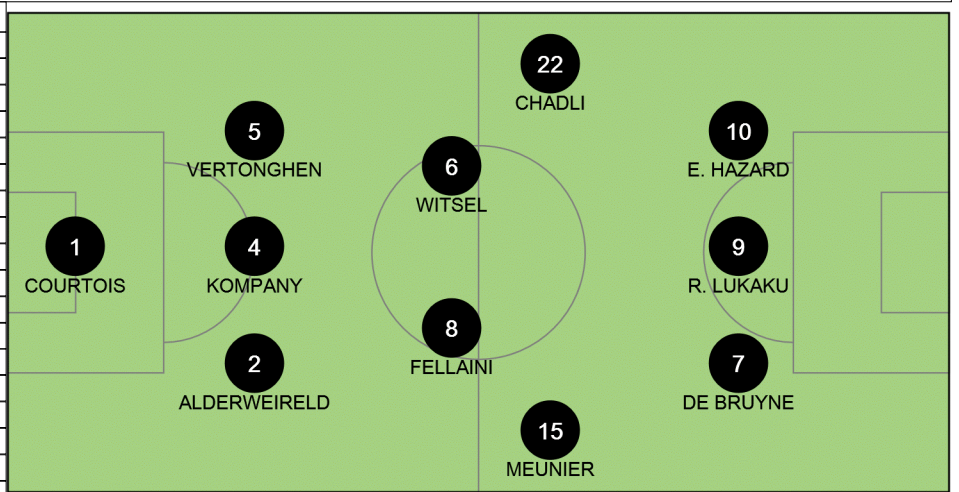

2018 FIFA World Cup Russia™
Tactical Line-up

Quarter-final

Brazil - Belgium

58 06 JUL 2018 21:00 Kazan / Kazan Arena / RUS

Referee: Milorad MAZIC (SRB)
Assistant referee 1: Milovan RISTIC (SRB)
Assistant referee 2: Dalibor DJURDJEVIC (SRB)
General coordinator: Anthony BAFFOE (GHA)

Brazil (BRA)

Shirt: yellow Shorts: blue Socks: white/yellow

#	Name	Pos
1	ALISSON	GK
2	THIAGO SILVA	DF
3	MIRANDA (C)	DF
9	GABRIEL JESUS	FW
10	NEYMAR X	FW
11	PHILIPPE COUTINHO X	MF
12	MARCELO	DF
15	PAULINHO	MF
17	FERNANDINHO	MF
19	WILLIAN	MF
22	FAGNER	DF
Substitutes		
4	PEDRO GEROMEL	DF
6	FILIFE LUIS X	DF
7	DOUGLAS COSTA	FW
8	RENATO AUGUSTO	MF
13	MARQUINHOS	DF
16	CASSIO	GK
18	FRED	MF
20	ROBERTO FIRMINO	FW
21	TAISON	FW
23	EDERSON	GK
5	CASEMIRO N	MF
14	DANILO A	DF
Coach TITE (BRA)		

Matches played

17 Jun	BRA - SUI	1 : 1 (1 : 0)
22 Jun	BRA - CRC	2 : 0 (0 : 0)
27 Jun	SRB - BRA	0 : 2 (0 : 1)
02 Jul	BRA - MEX	2 : 0 (0 : 0)

Belgium (BEL)

Shirt: red/bronze Shorts: red Socks: red

#	Name	Pos
1	Thibaut COURTOIS	GK
2	Toby ALDERWEIRELD	DF
4	Vincent KOMPANY	DF
5	Jan VERTONGHEN X	DF
6	Axel WITSEL	MF
7	Kevin DE BRUYNE X	MF
8	Marouane FELLAINI	MF
9	Romelu LUKAKU	FW
10	Eden HAZARD (C)	FW
15	Thomas MEUNIER X	DF
22	Nacer CHADLI	MF
Substitutes		
3	Thomas VERMAELEN	DF
11	Yannick CARRASCO	MF
12	Simon MIGNOLET	GK
13	Koen CASTEELS	GK
14	Dries MERTENS	FW
16	Thorgan HAZARD	MF
17	Youri TIELEMANS X	MF
18	Adnan JANUZAJ	FW
19	Moussa DEMBELE	MF
20	Dedryck BOYATA	DF
21	Michy BATSHUAYI	FW
23	Leander DENDONCKER X	DF
Coach Roberto MARTINEZ (ESP)		