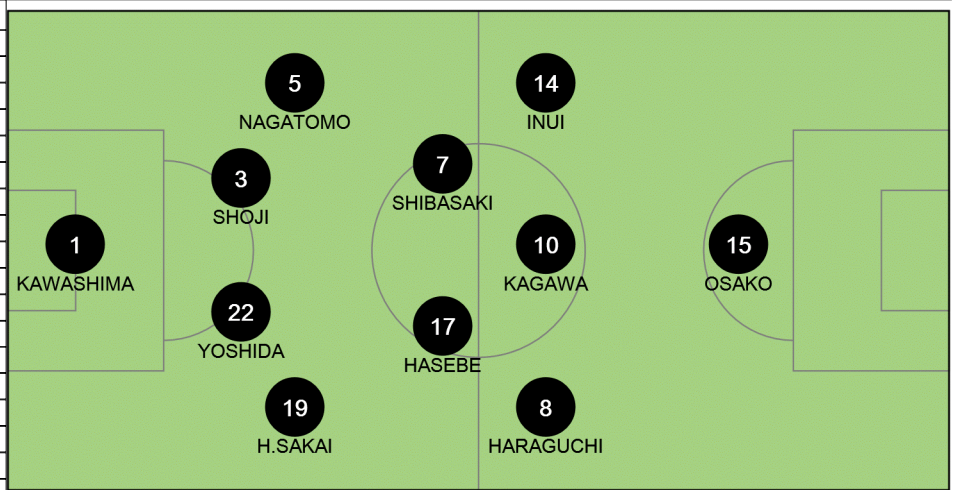

Japan (JPN)

Shirt: navy blue/white Shorts: navy blue/white Socks: navy blue/white

#	Name	Pos
1	Eiji KAWASHIMA	GK
3	Gen SHOJI	DF
5	Yuto NAGATOMO	DF
7	Gaku SHIBASAKI	MF
8	Genki HARAGUCHI	MF
10	Shinji KAGAWA	MF
14	Takashi INUI	MF
15	Yuya OSAKO	FW
17	Makoto HASEBE (C)	MF
19	Hiroki SAKAI	DF
22	Maya YOSHIDA	DF
Substitutes		
2	Naomichi UEDA	DF
4	Keisuke HONDA	MF
6	Wataru ENDO	DF
9	Shinji OKAZAKI	FW
11	Takashi USAMI	MF
12	Masaaki HIGASHIGUCHI	GK
13	Yoshinori MUTO	FW
16	Hotaru YAMAGUCHI	MF
18	Ryota OHSHIMA	MF
20	Tomoaki MAKINO	DF
21	Gotoku SAKAI	DF
23	Kosuke NAKAMURA	GK
Coach Akira NISHINO (JPN)