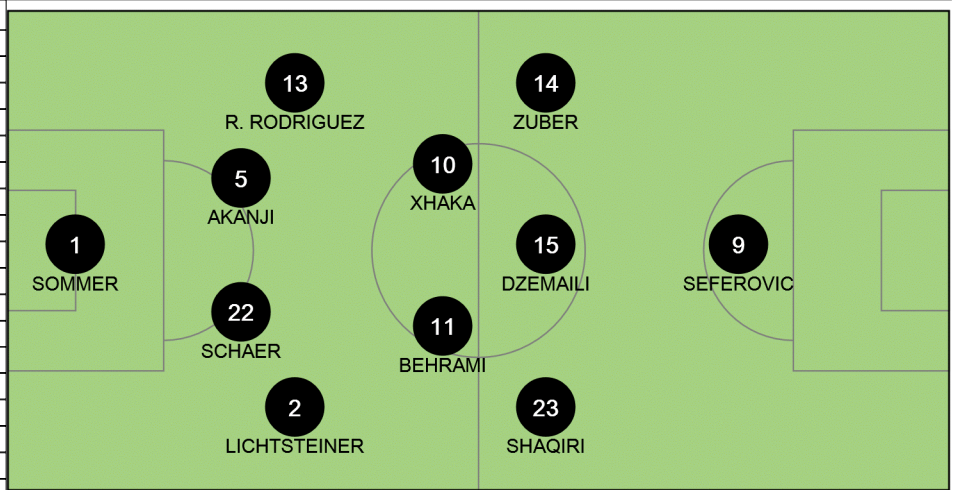

Switzerland (SUI)

Shirt: red Shorts: white Socks: red

#	Name	Pos
1	Yann SOMMER	GK
2	Stephan LICHTSTEINER (C)	DF
5	Manuel AKANJI	DF
9	Haris SEFEROVIC	FW
10	Granit XHAKA	MF
11	Valon BEHRAMI	MF
13	Ricardo RODRIGUEZ	DF
14	Steven ZUBER	MF
15	Blerim DZEMAILI	MF
22	Fabian SCHAEER	DF
23	Xherdan SHAQIRI	MF
Substitutes		
3	Francois MOUBANDJE	DF
4	Nico ELVEDI	DF
6	Michael LANG	DF
7	Breel EMOLO	FW
8	Remo FREULER	MF
12	Yvon MVOGO	GK
16	Gelson FERNANDES	MF
17	Denis ZAKARIA	MF
18	Mario GAVRANOVIC	FW
19	Josip DRMIC	FW
20	Johan DJOUROU	DF
21	Roman BUERKI	GK
Coach Vladimir PETKOVIC (SUI)