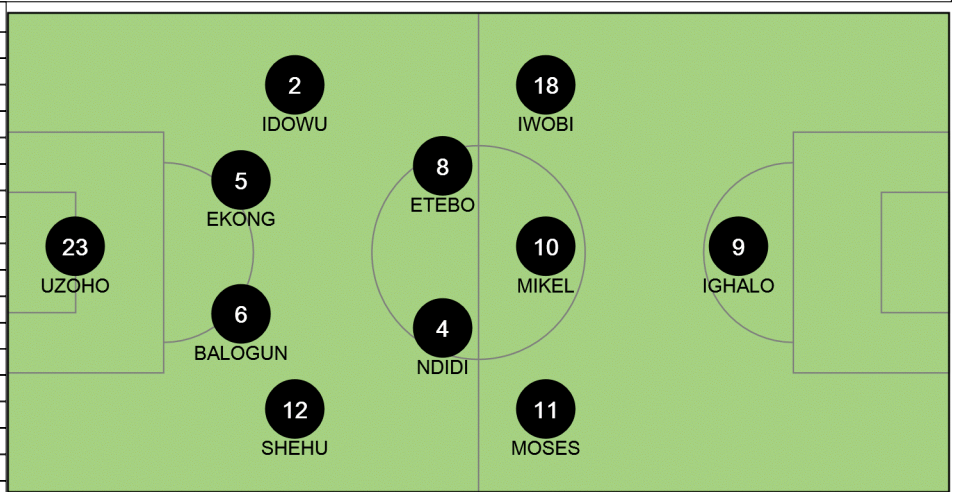

Nigeria (NGA)

Shirt: dark green Shorts: dark green Socks: dark green

#	Name	Pos
23	Francis UZOHO	GK
2	Bryan IDOWU	DF
4	Wilfred NDIDI	MF
5	William EKONG	DF
6	Leon BALOGUN	DF
8	Oghenekaro ETEBO	MF
9	Odion IGHALO	FW
10	John Obi MIKEL (C)	MF
11	Victor MOSES	FW
12	Abdullahi SHEHU	DF
18	Alex IWObI	FW
Substitutes		
1	Ikechukwu EZENWA	GK
3	Elderson ECHIEJILE	DF
7	Ahmed MUSA	FW
13	Simeon NWANKWO	FW
14	Kelechi IHEANACHO	FW
15	Joel OBI	MF
16	Daniel AKPEYI	GK
17	Ogenyi ONAZI	MF
19	John OGU	MF
20	Chidozie AWAZIEM	DF
21	Tyronne EBUEHI	DF
22	Kenneth OMERUO	DF
Coach Gernot ROHR (GER)