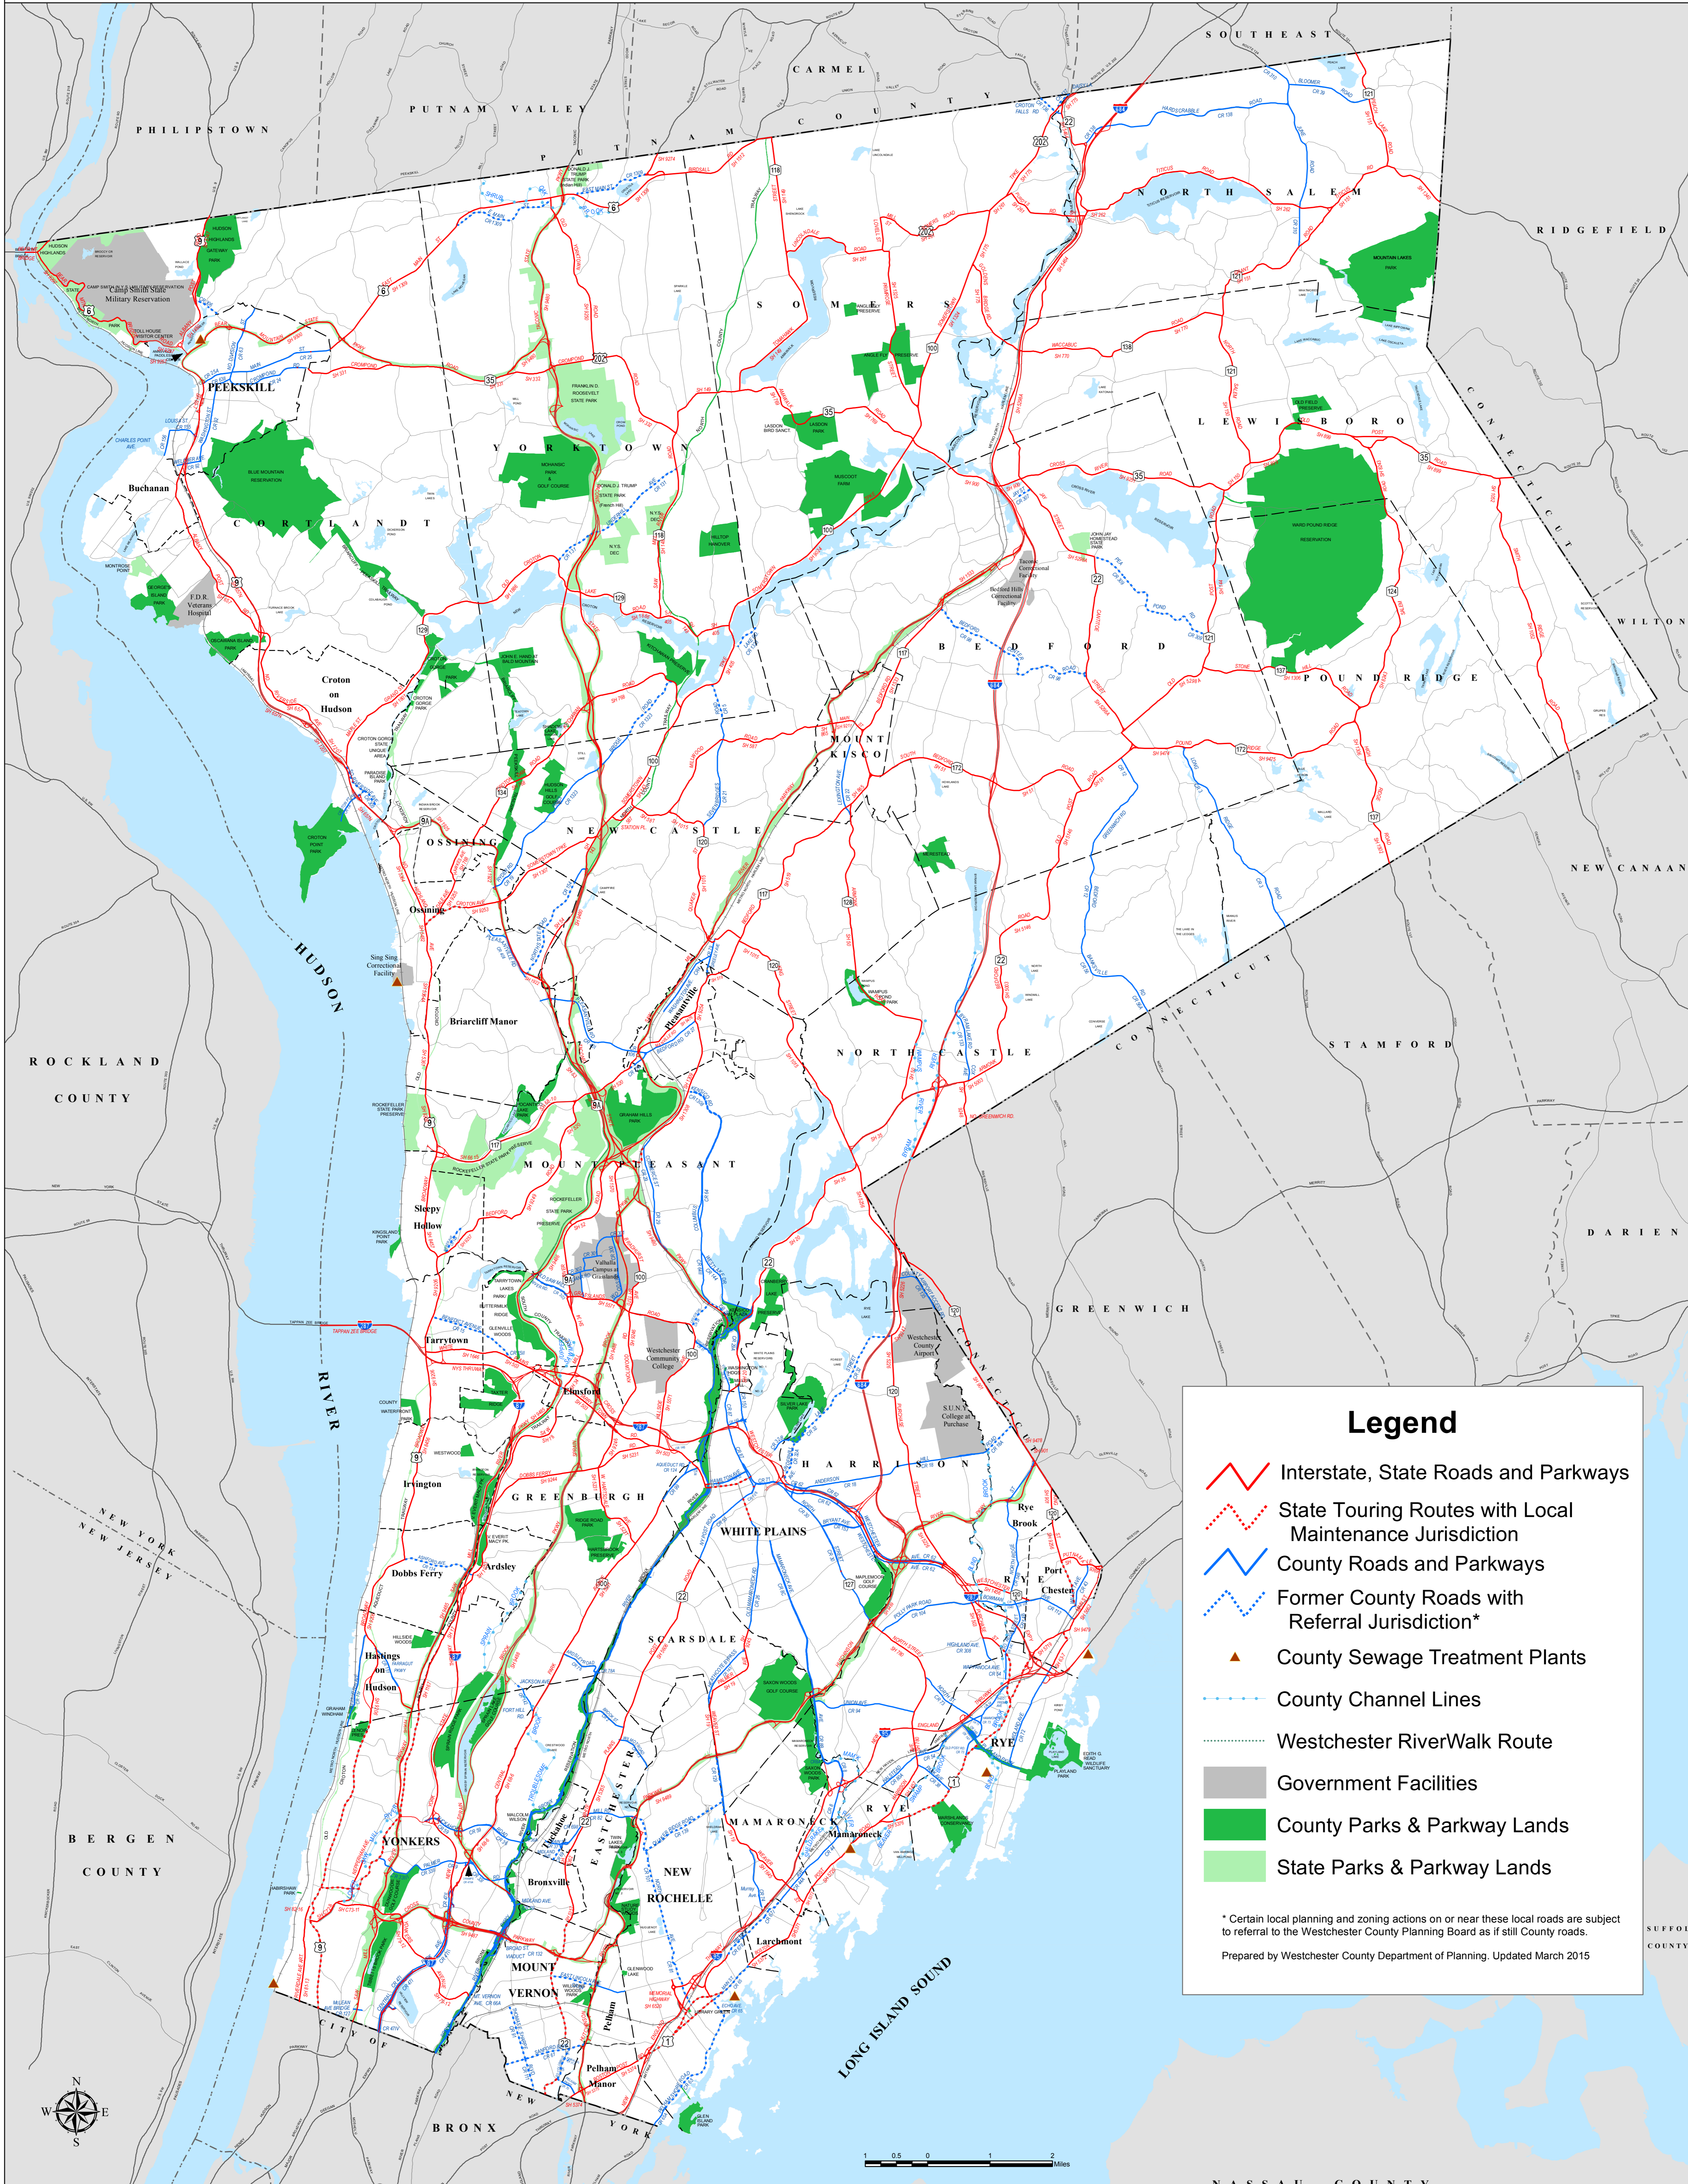

# WESTCHESTER COUNTY, NEW YORK

## Legend

- Interstate, State Roads and Parkways
- State Touring Routes with Local Maintenance Jurisdiction
- County Roads and Parkways
- Former County Roads with Referral Jurisdiction\*
- ▲ County Sewage Treatment Plants
- County Channel Lines
- Westchester RiverWalk Route
- Government Facilities
- County Parks & Parkway Lands
- State Parks & Parkway Lands

\* Certain local planning and zoning actions on or near these local roads are subject to referral to the Westchester County Planning Board as if still County roads.  
 Prepared by Westchester County Department of Planning. Updated March 2015