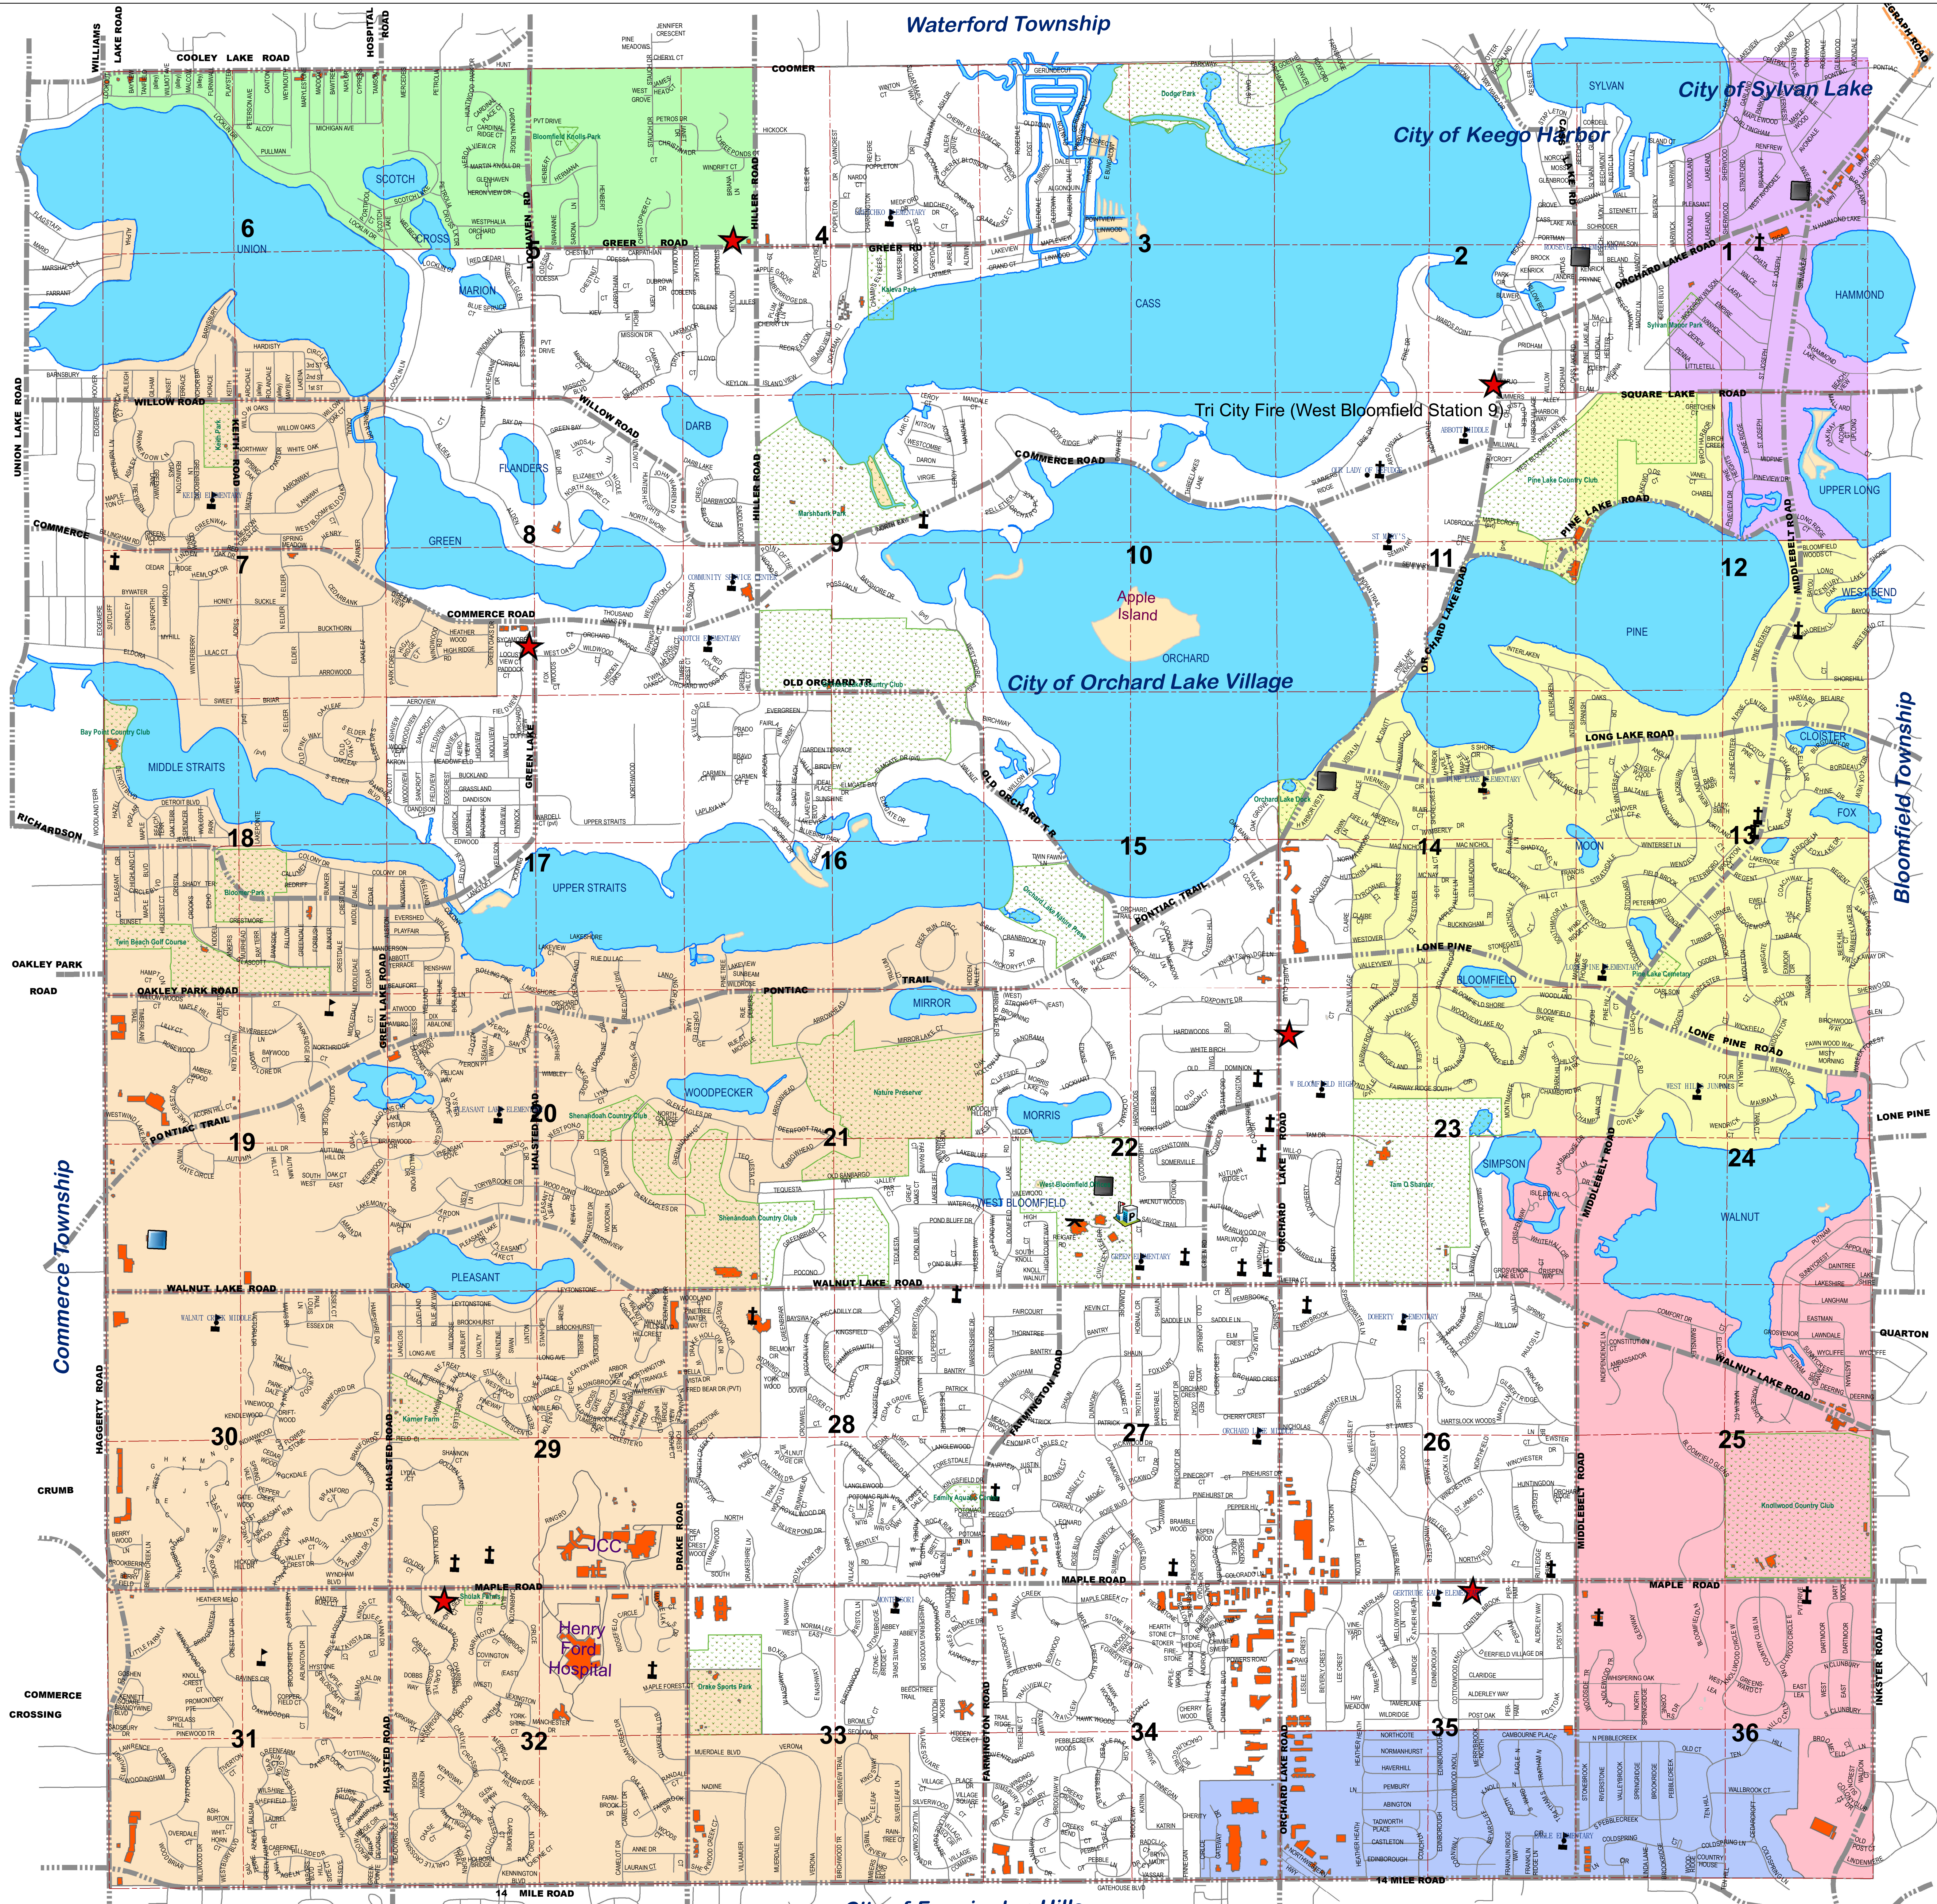

School District Map 2013

Community Facilities

- Place of Worship
- Police Station
- Schools
- Township Buildings
- Parks & Recreation
- Water & Sewer
- Fire Stations

School District

- Birmingham
- Bloomfield
- Farmington
- Pontiac
- Waterford
- West Bloomfield
- Walled Lake
- Parks

This map was updated in April of 2013 by Cindy Summerfield-Gib Specialist for West Bloomfield Township.