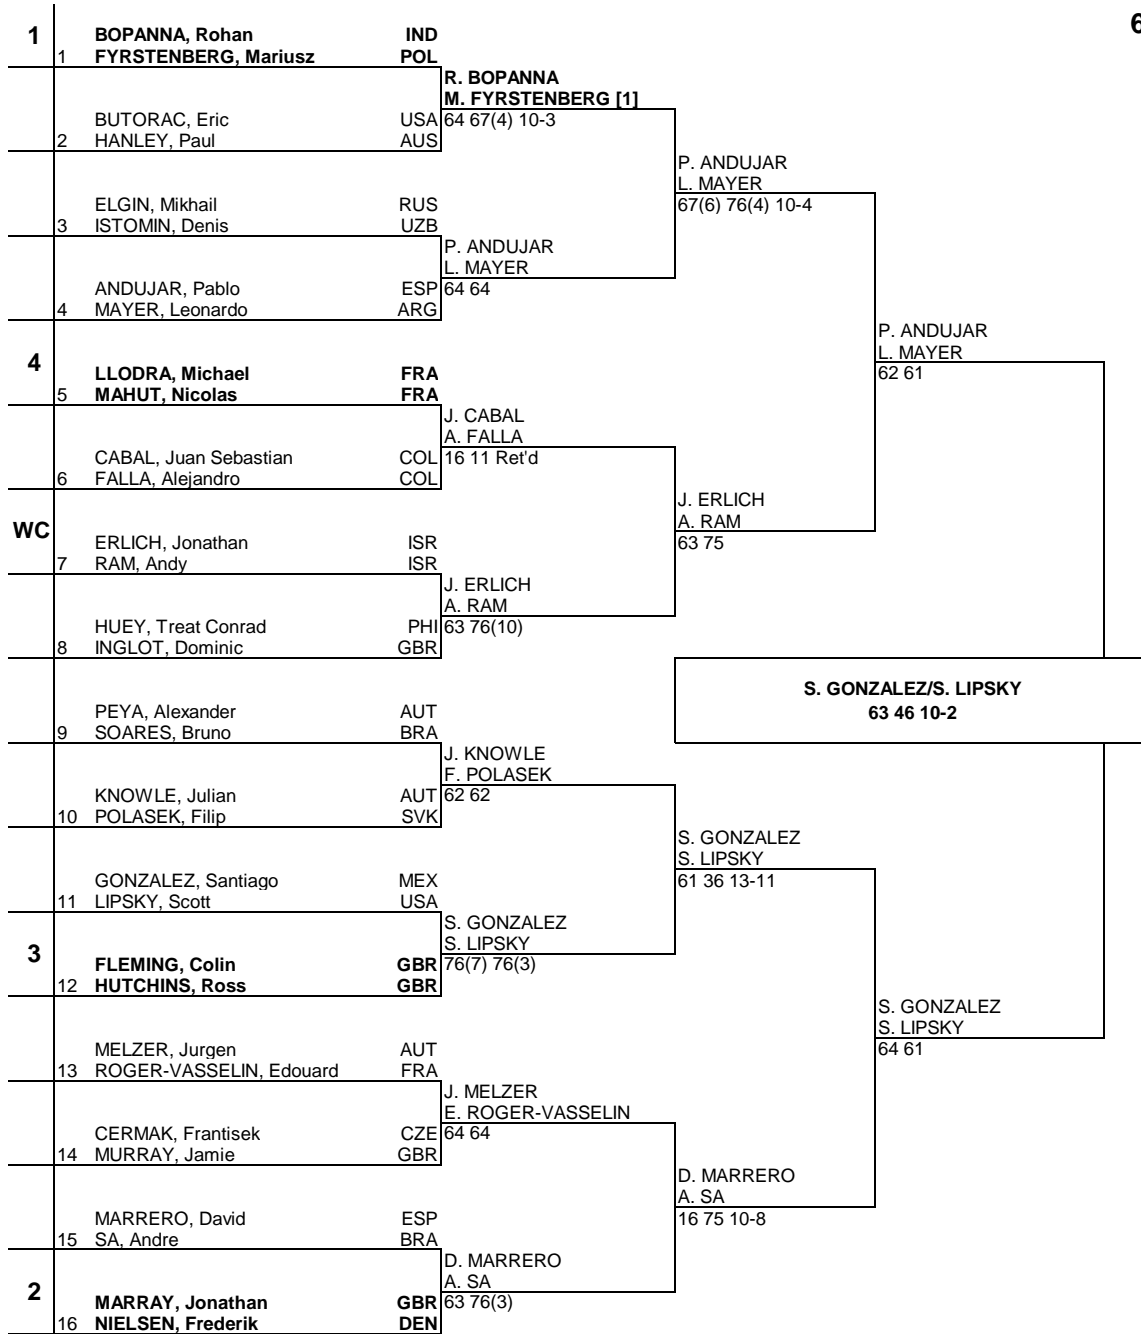

Winston-Salem Open

MAIN DRAW DOUBLES

Winston-Salem, USA

August 19-25, 2012

Hard, Deco Turf

\$553,125

6242

ATP Tour © Copyright 2006

Seeded Players	Rank	Prize Money (Per Team)	Pts.	Alternates	Retirements/W.O.
1 BOPANNA, Rohan / FYRSTENBERG, Ma	20	Winner \$30,330	250	M. Baghdatis (Lower Back)	M. Llodra / N. Mahut - N. Mahut (Knee)
2 MARRAY, Jonathan / NIELSEN, Frederik	47	Finalist \$15,950	150	P. Andujar / L. Mayer	
3 FLEMING, Colin / HUTCHINS, Ross	55	Semi-Finalist \$8,640	90		
4 LLODRA, Michael / MAHUT, Nicolas	65	Quarter-Finalist \$4,940	45		
FOLLOW LIVE SCORING AT www.ATPWorldTour.com		First Round \$2,900	0		
Last Direct Acceptance				ATP Supervisor	
Advanced-91, On site-73				Mark Darby/Carlos Sanches	