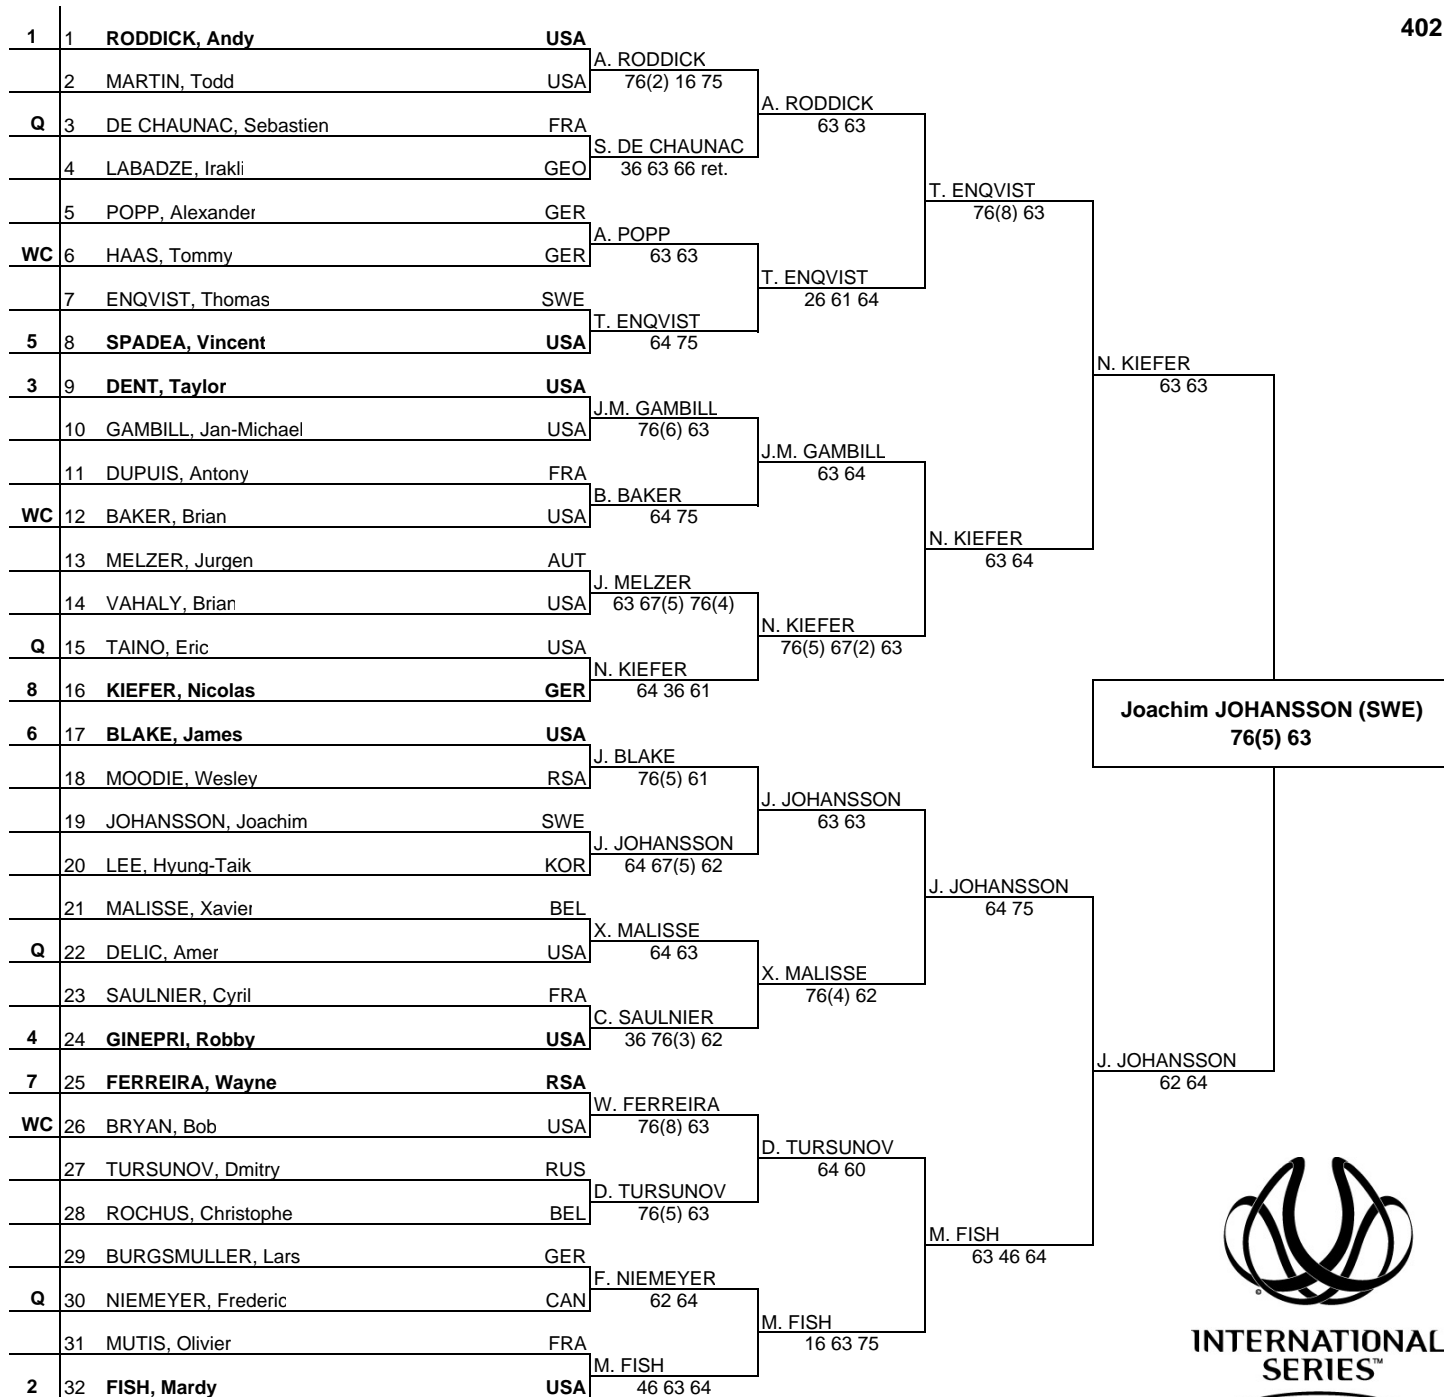

# MAIN DRAW SINGLES

# Kroger St. Jude - Memphis

16 - 22 February 2004

Hard

\$690,000

402

ATP, Inc. © Copyright 2001

Seeded Players	Lucky Losers	Replaces	Last Direct Acceptance
1 RODDICK, Andy			
2 FISH, Mardy			
3 DENT, Taylor			Mutis - 104
4 GINEPRI, Robby			
	Retirement/W.O.	Reason	
5 SPADEA, Vincent	LABADZE, Irakli	Ankle Sprain	
6 BLAKE, James			Tom Barnes
7 FERREIRA, Wayne			
8 KIEFER, Nicolas			ATP Supervisor