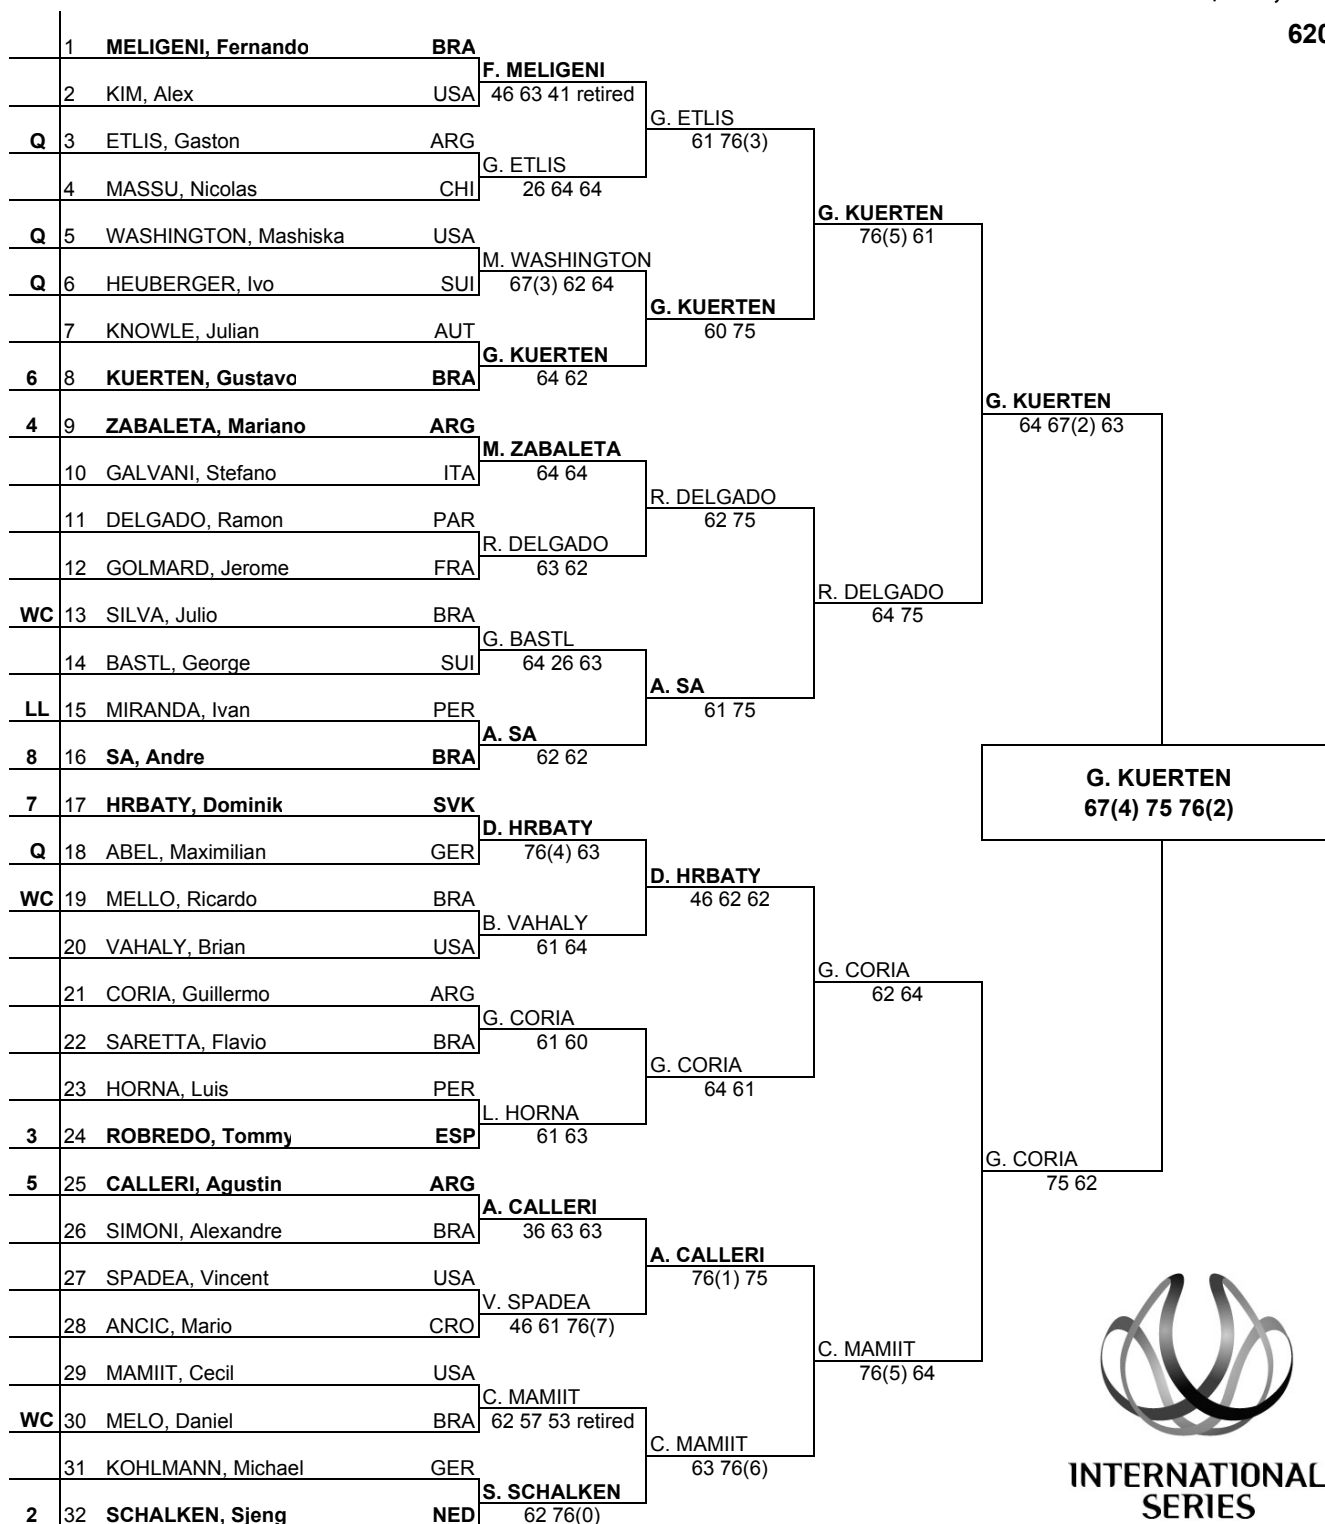

MAIN DRAW SINGLES

Brasil Open - Costa do Sauipe

9-15 September

Hard

\$571,000

620

INTERNATIONAL SERIES

ATP, Inc. © Copyright 2001

Seeded Players	Lucky Losers	Replaces	Last Direct Acceptance
1			
2 SCHALKEN, Sjeng			SIMONI - 135
3 ROBREDO, Tommy			
4 ZABALETA, Mariano			
Vacancies	Reason for Vacancy		
5 CALLERI, Agustin	CHELA, Juan Ignacio	back injury	Paulo S Pereira
6 KUERTEN, Gustavo			
7 HRBATY, Dominik			
8 SA, Andre			ATP Supervisor