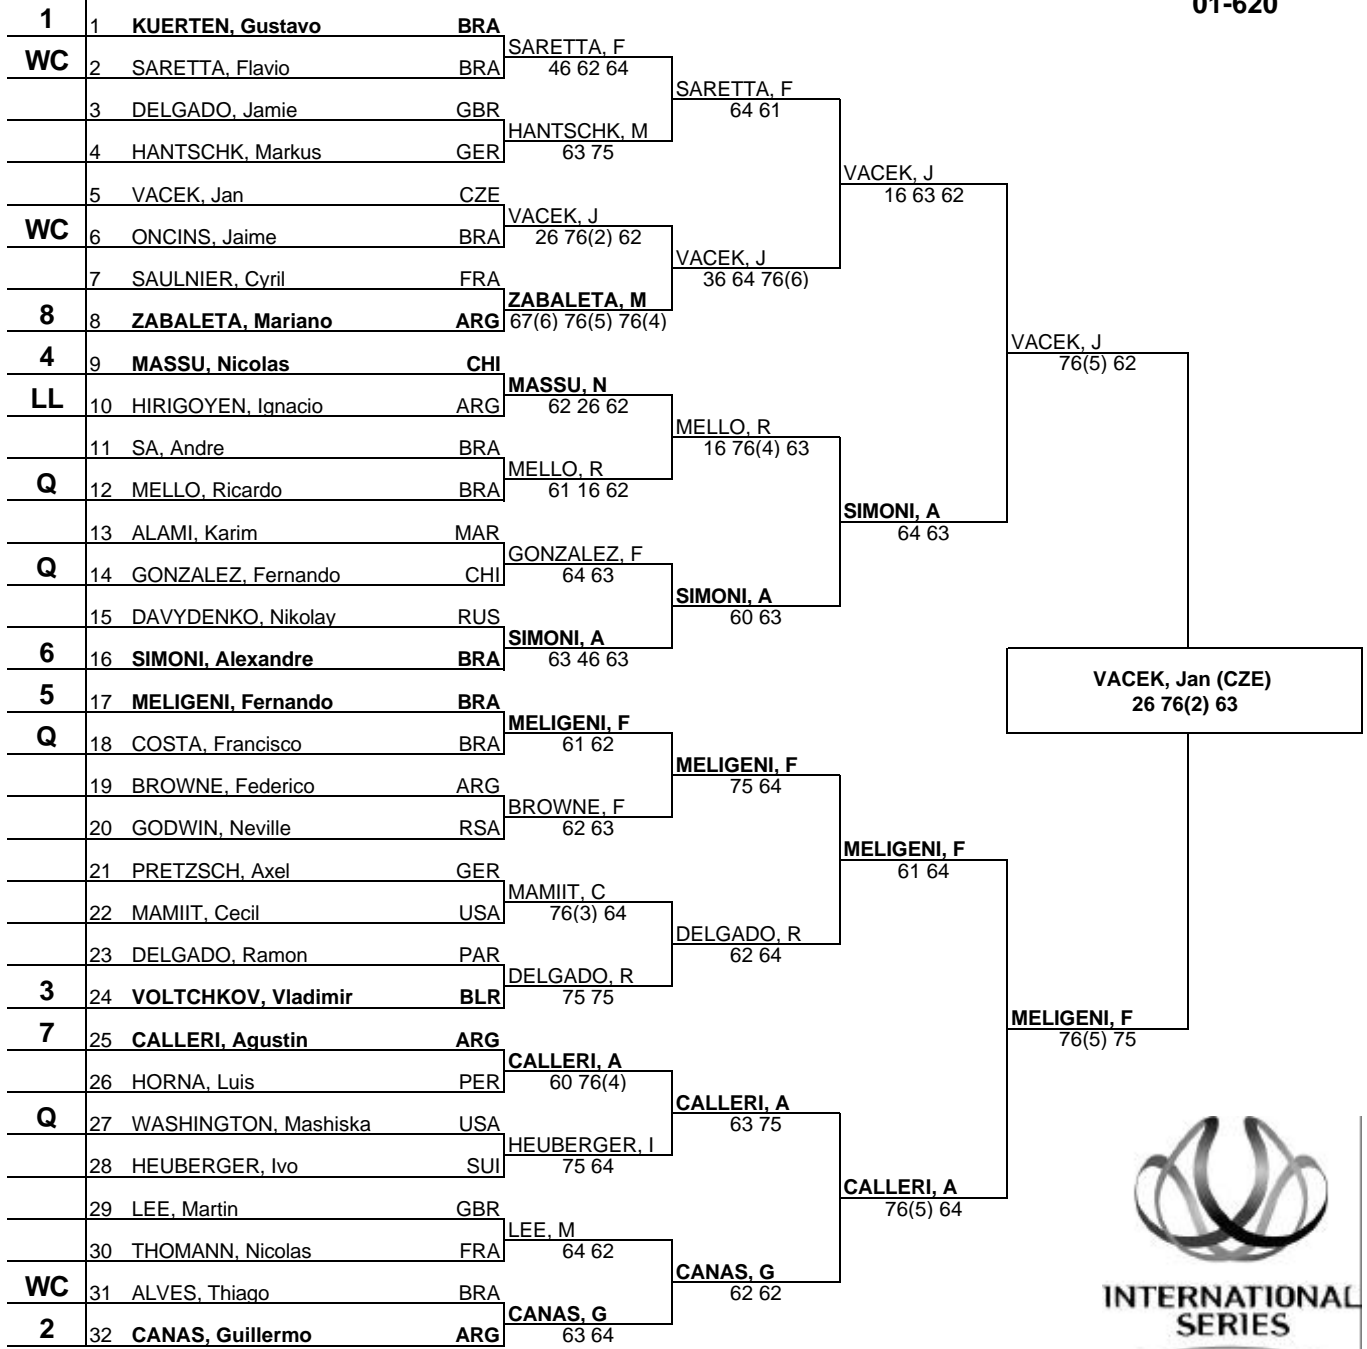

MAIN DRAW SINGLES

Brasil Open - Salvador

07-16 September

Hard

\$400,000

01-620

INTERNATIONAL SERIES

ATP, Inc. © Copyright 2001

Seeded Players	Lucky Losers	Replaces	Last Direct Acceptance
1 KUERTEN, Gustavo (BRA)	HIRIGOYEN, Ignacio	GROSS, Oliver	BROWNE, Federico
2 CANAS, Guillermo (ARG)			
3 VOLTCHKOV, Vladimir (BLR)			
4 MASSU, Nicolas (CHI)			
	Retirement/W.O.	Reason for Retirement/W.O.	
5 MELIGENI, Fernando (BRA)			Paulo S Pereira
6 SIMONI, Alexandre (BRA)			
7 CALLERI, Agustín (ARG)			
8 ZABALETA, Mariano (ARG)			ATP Supervisor