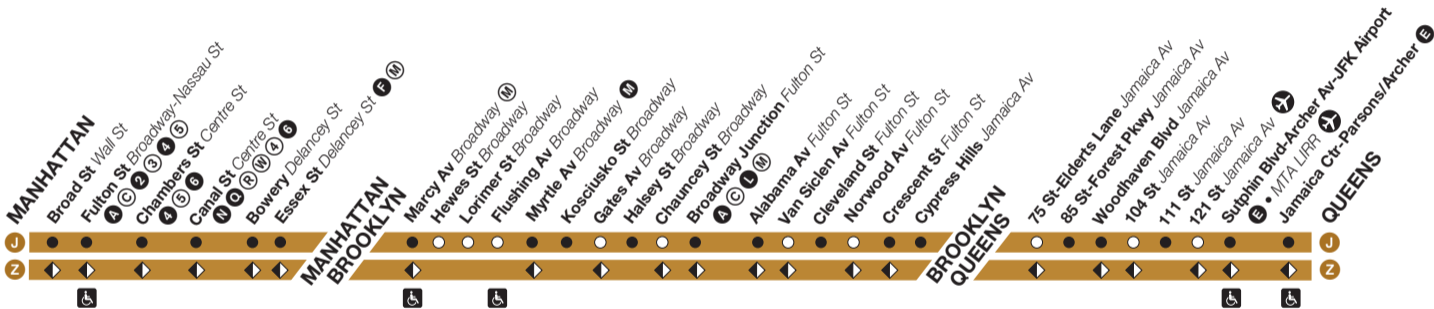

J Nassau St Local

Z Nassau St Express (weekday rush hours)

Station Service

- **FULL-TIME**
  Train always operates and always stops here.
- **PART-TIME**
  Train does not always operate or sometimes skips this station.
- **ONE-WAY RUSH HOUR**
  Train operates in one direction (to Manhattan AM, from Manhattan PM).
- **ACCESSIBLE STATION**

Transfers

- Full-time Part-time
- Transportation to airport available.