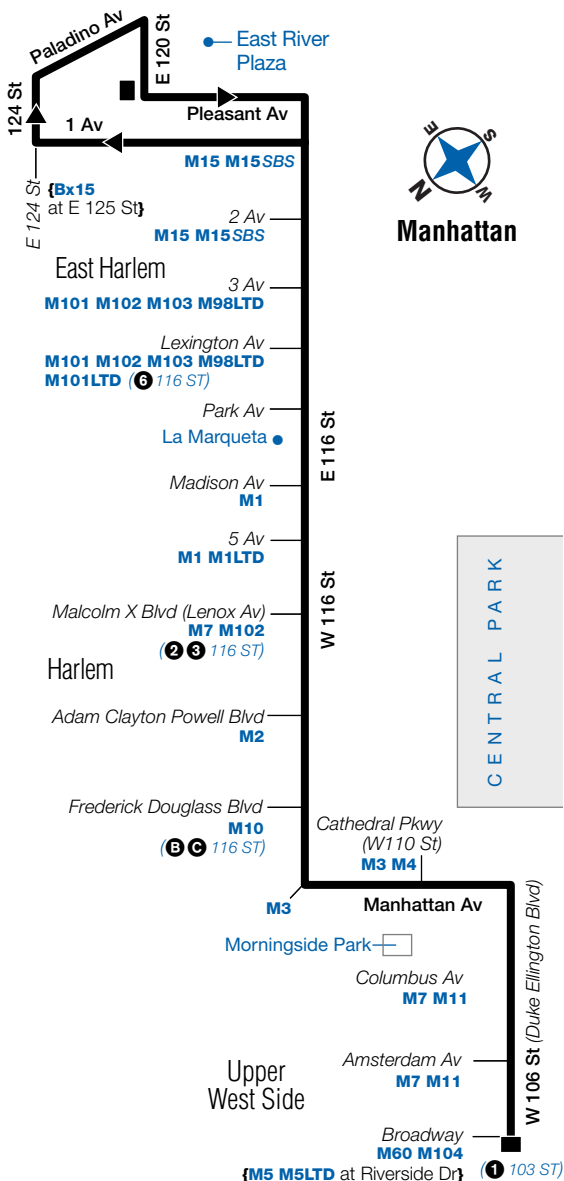

ma116a12018_cs

M116 MAP LEGEND

Local/Limited/SBS Bus Transfers: shown in bold blue type.

■ Terminal

● Point of Interest

(C STATION NAME)

Subway Connection

For Accessible subway stations, travel directions and other information:

Call 511 or visit www.mta.info