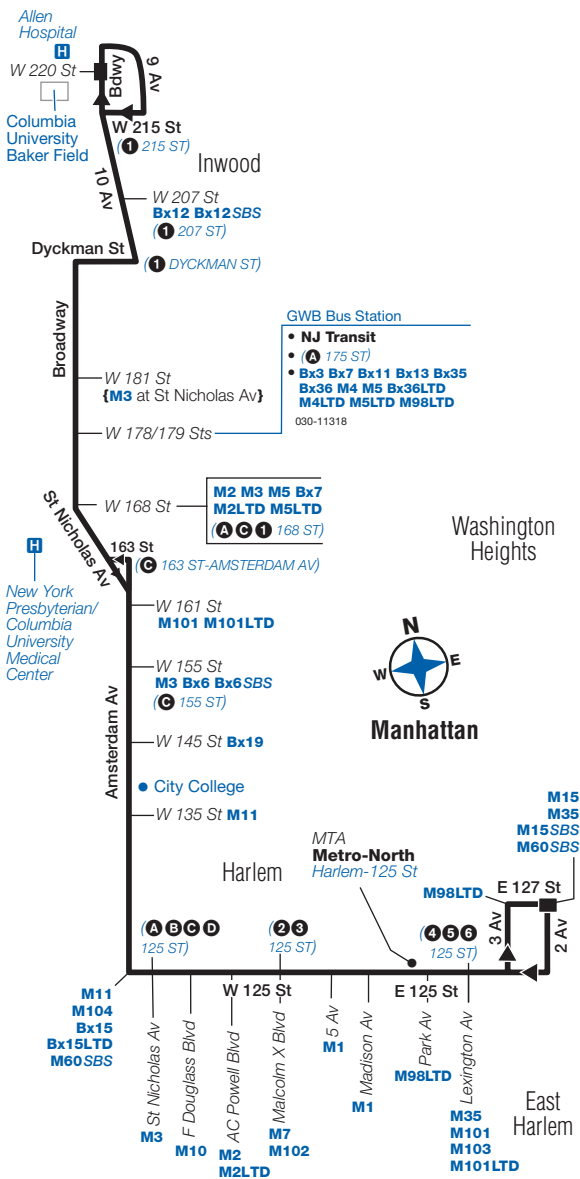

ma100a18219_cs

M100 MAP LEGEND

Local/Limited/SBS Bus Transfers: shown in bold blue type.

Terminal

(A STATION NAME)

Subway Connection

MTA Metro-North
Railroad Station

● Point of Interest

For Accessible subway stations, travel directions and other information:

Call 511 or visit www.mta.info