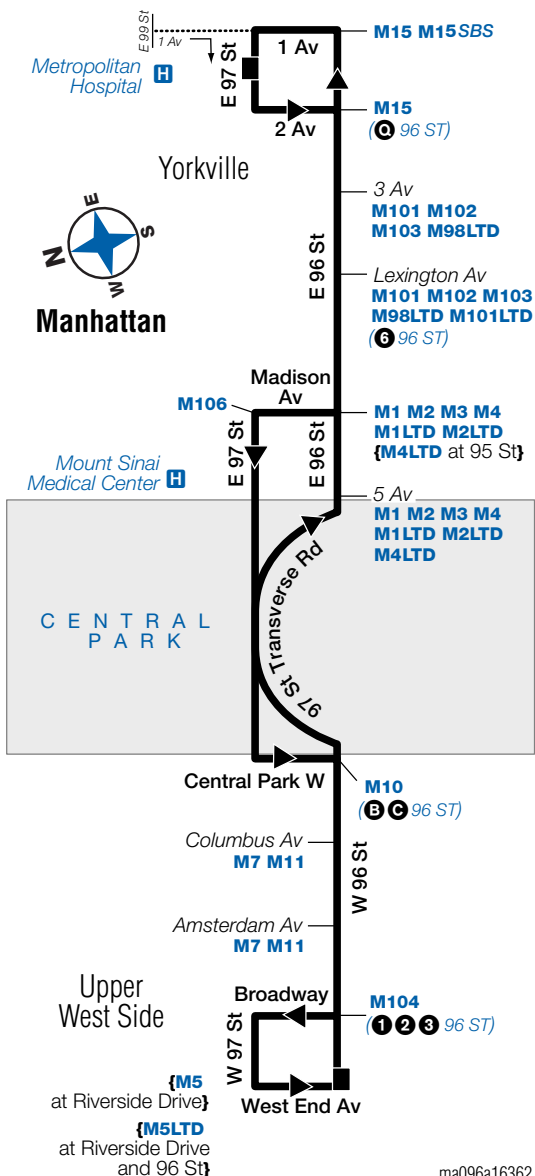

ma096a16362_cs

M96 MAP LEGEND

Local/Limited/SBS Bus Transfers: shown in bold blue type.

Terminal

Supplemental Service School Days (early PM)

(B STATION NAME)

Subway Connection

Point of Interest

For Accessible subway stations, travel directions and other information:

Call 511 or visit www.mta.info