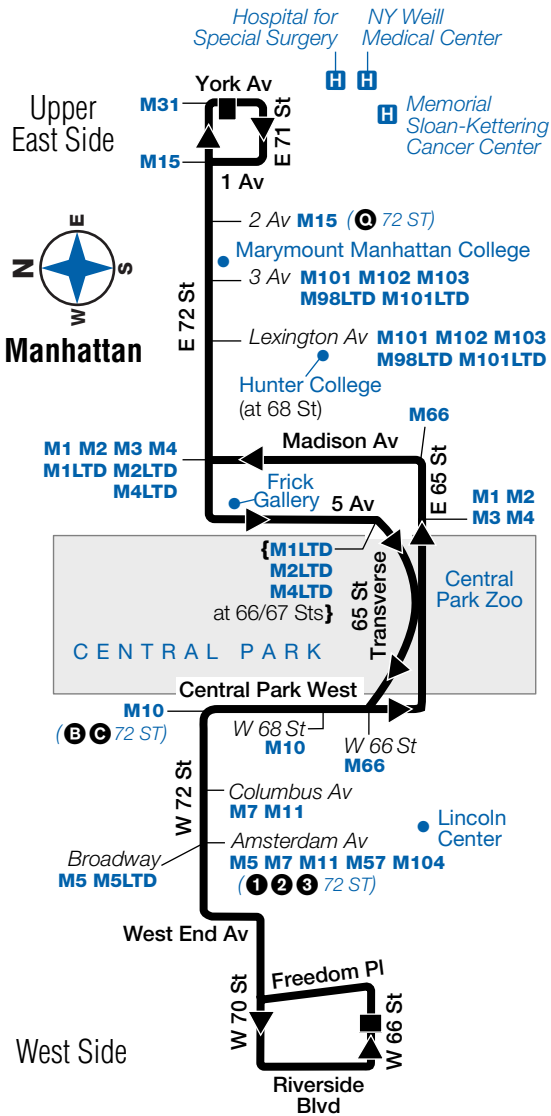

ma072a19039_cs

M72 MAP LEGEND

Local/Limited/SBS Bus Transfers: shown in bold blue type.

■ Terminal

● Point of Interest

(B STATION NAME)

Subway Connection

For Accessible subway stations, travel directions and other information:

Call 511 or visit www.mta.info