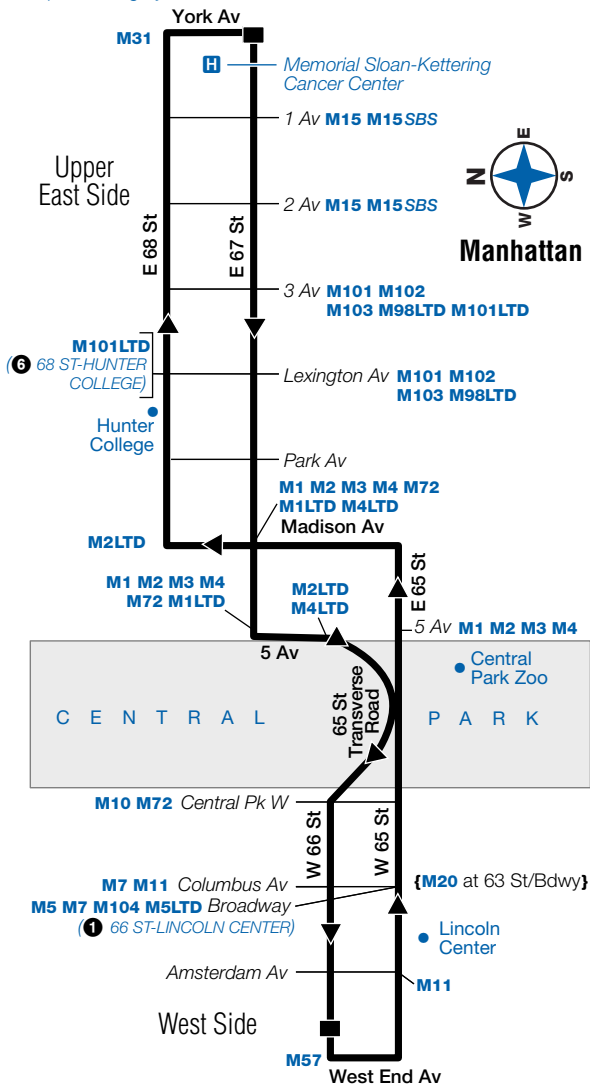

Hospital for Special Surgery **H** **H** New York Weill Medical Center

ma066a12018_cs

M66 MAP LEGEND

Local/Limited/SBS Bus Transfers: shown in bold blue type.

Terminal

● Point of Interest

(1) STATION NAME

Subway Connection

For Accessible subway stations, travel directions and other information:

Call 511 or visit www.mta.info