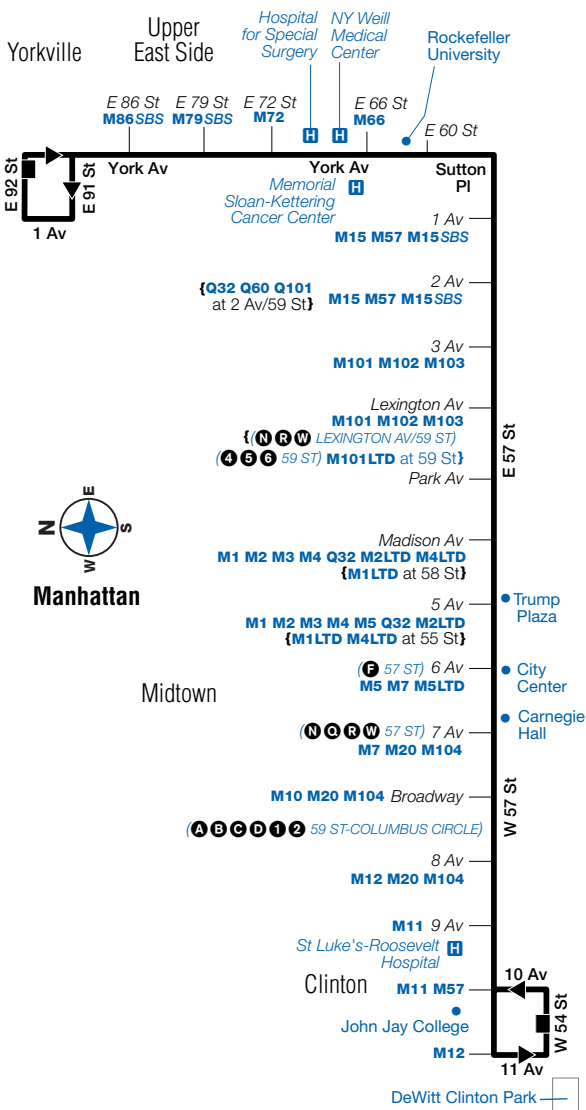

ma031a17080_cs

M31 MAP LEGEND

Local/Limited/SBS Bus Transfers: shown in bold blue type.

Terminal

Point of Interest

Subway Connection

For Accessible subway stations, travel directions and other information:

Call 511 or visit www.mta.info