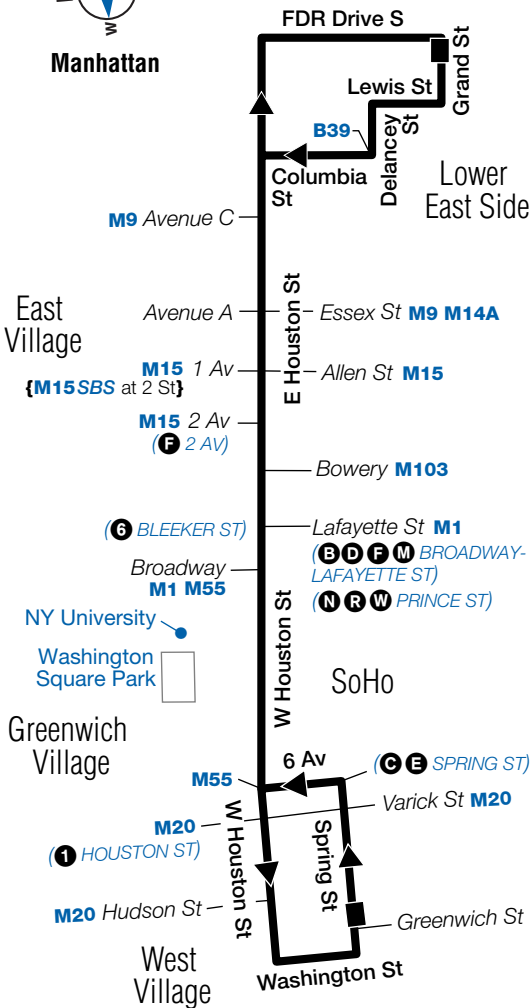

Manhattan

ma021a17212_cs

M21 MAP LEGEND

Local/Limited/SBS Bus Transfers: shown in bold blue type.

Terminal

Point of Interest

(**F** STATION NAME)

Subway Connection

For Accessible subway stations, travel directions and other information:

Call 511 or visit www.mta.info